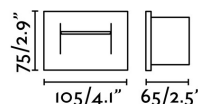

Material: Die cast aluminium and polycarbonate

Designer:

Length: 105 mm

Net Width: 65 mm

Height: 75 mm

Net Weight: 0.32 kg

Volume: 0.00143 m3

8421776078031