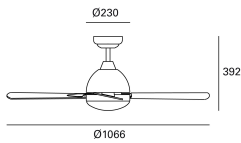

Borneo

VE-0006-MAR

Fan IP20 Borneo E27 60W Brown Wenge Beech wood

TECHNICAL FEATURES

Power (W) : Max. power 60W

Total power consumption of light (W) : 160W

Structure material : Steel

Structure finish : Brown

Diffuser material : Glass

Diffuser finish : Opal

Max. size of light bulb : 140/45 mm

Recommended light bulb : E27

Voltage / frequency : 230V/50Hz

Warranty : 5 Years

Energy efficiency : Light bulb not included

LUMINOTECHNIC FEATURES

Lampholder: 2 x E27

VENTILATION FEATURES

Blade material: Wood

Blade finish: Wenge, Beech wood

Maximum sound level (dB): 39

Minimum sound level (dB): 38

Airflow: 3235