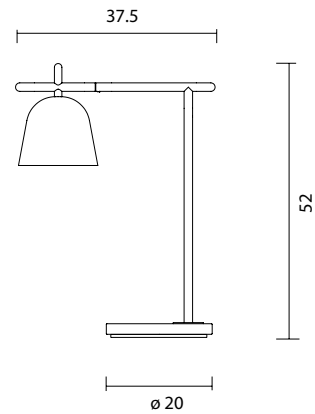

LIGHTOREAD M

by Jaime Hayon, 2016

Table lamp. Structure in blue, black, red, or green lacquered steel. Dome in golden matt or glossy, chrome, black chrome electroplated or lacquered. Base in black, red or green marble or lacquered steel. Cob led unit included. Dimmer placed on the electrical cord.

Type: Table lamp

Environment: Indoor

Structure: Steel

Base: Marble or steel

Voltage: 230 V

Dimmer: Included

Supply: Electrical cord with plug

Cable length: 200 cm

Light Source: COB LED 15W 2700K 1275Lm

CE IP-20

LIGHTOREAD M

213000640961 **black - black chrome, black marble base**
213000640963 **black - golden glossy, black marble base**

5.5 kg
7 kg

*for other colour combinations contact office@parachilna.eu