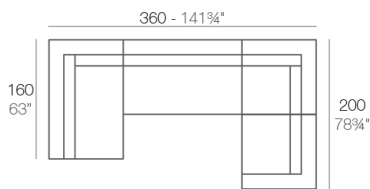

- **1 x 54080** Módulo Derecho Chaise Longue - Sectional Sofa Right Chaise Longue
- **1 x 54027** Módulo Central XL - Sectional Sofa XL Armless
- **1 x 54029** Módulo Esquina - Sectional Sofa Corner
- **1 x 54077** Módulo Izquierdo - Sectional Sofa Left