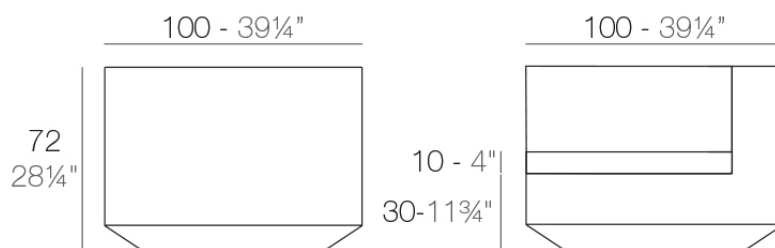

### Description

Made of polyethylene resin by rotational moulding. 100% Recyclable. Item suitable for indoor and outdoor use. Available in different finishes.

Weight: 26.68 Kg

VELA Sofá Módulo Izquierdo  
VELA Sectional Sofa Left