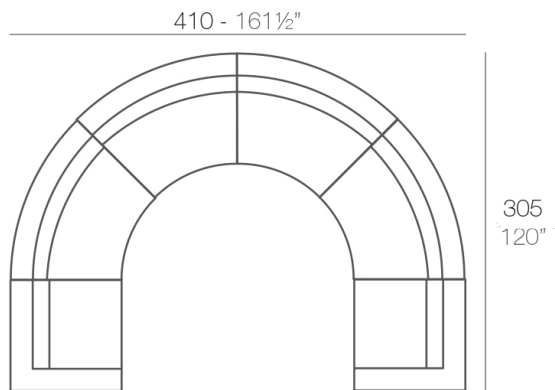

Combinations

- **1 x 54077** Módulo Izquierdo - Sectional Sofa Left
- **4 x 54169** Módulo Circular - Curved Sectional Sofa
- **1 x 54078** Módulo Derecho - Sectional Sofa Right