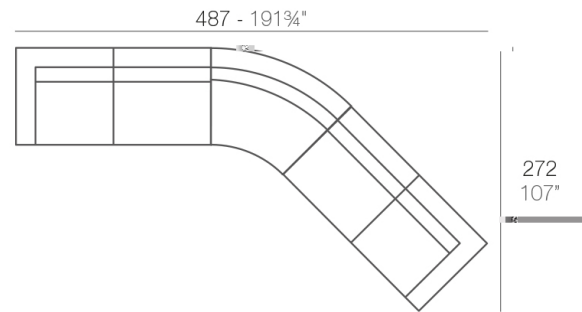

- **1 x 54077** Módulo Izquierdo - Sectional Sofa Left
- **2 x 54026** Módulo Central - Sectional Sofa Armless
- **1 x 54169** Módulo Circular - Curved Sectional Sofa
- **1 x 54078** Módulo Derecho - Sectional Sofa Right