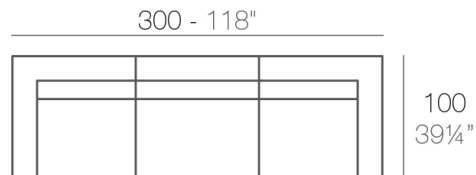

- **1 x 54026** Módulo Central - Sectional Sofa Armless
- **1 x 54077** Módulo Izquierdo - Sectional Sofa Left
- **1 x 54078** Módulo Derecho - Sectional Sofa Right