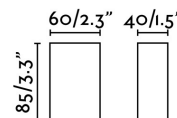

## CANON-2 LED Dark grey wall lamp

Ref. 70566N

LED wall lamp with a modern style for outdoor lighting, made of die cast aluminium with a template glass diffuser. The light source is HIGH POWER LED 3,7W 3000K 130Lm. This wall lamp projects a beam of light though its lower end is ideal for the decorative lighting of gardens and terraces.

### Specifications

<b>Bulb:</b>	HIGH POWER LED 4W 3000K 120° 130Lm
<b>Bulb included:</b>	Yes
<b>Transformer:</b>	Driver
<b>Transformer included:</b>	Yes
<b>Voltage:</b>	100-240V
<b>IP:</b>	44
<b>Class:</b>	I
<b>Material:</b>	Die cast aluminium with a template glass diffuser
<b>Designer:</b>	
<b>Length:</b>	60 mm
<b>Net Width:</b>	40 mm
<b>Height:</b>	85 mm
<b>Net Weight:</b>	0.30 kg
<b>Volume:</b>	0.00035 m3