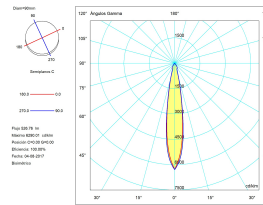

CRI: 80

MacAdam steps: 3

Photobiological risk: RG1

UGR

UGR crosswise: 13.7

UGR lengthwise: 13.3

VENTILATION FEATURES

Power used: 7.3W