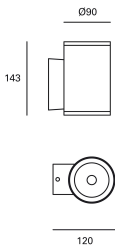

Orion Single Emission PX-0378-GRI

Wall fixture IP54 Orion Single Emission LED 5.6W 3000K Grey 527lm

TECHNICAL FEATURES

IP54 IK07

Power (W) : 5.6W

Total power consumption of light (W) : 7.3W

Real lumens : 527

Real lm/W : 72

Correlated Colour Temperature (CCT) : LED warm-white 3000K

Dimming protocol : ON-OFF

Lens / reflector angle : SPOT 17°

UGR : <=16

Structure material : Aluminium

Structure finish : Grey

Diffuser material : Glass

Service value measurement standard: EN 60879:2019

LOGISTICS

Net weight (kg): 0.73

Packaged weight (kg): 0.84

Packaging: 140mm x 100mm x 160mm

10 Un