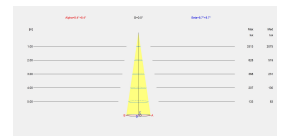

CRI: 80

MacAdam steps: 3

Photobiological risk: RG1

UGR

UGR crosswise: 13.7

UGR lengthwise: 13.3

VENTILATION FEATURES

Power used: 7.3W