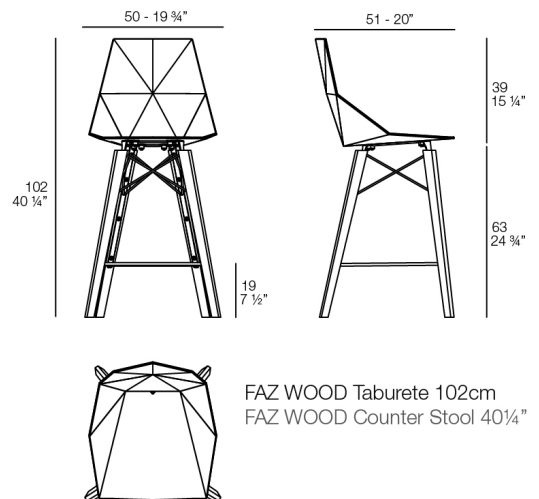

FAZ WOOD COUNTER STOOL

By Ramon Esteve

With a warmer, more cheerful, and original design, Vondom adds wood finishes to the legs of the classics Faz chair and bar stool. As well as the bases of the table in its three types. A reinterpretation that reinforces the inspiration of the collection based on minerals and their role in nature. The result is pieces imbued with a spirit of casual luxury, without departing from the ergonomic and elegant architectural forms of the rest of the collection.

Features

Description

6.7 Kg

Finishes

BASIC PP

Ref. 54303

LACADO

Ref. 54303F