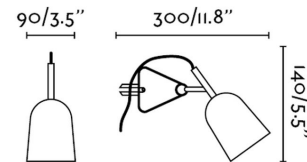

## STUDIO Chrome and white clip lamp

Ref. 51134

STUDIO is a lamp designed by Nahtrang created to offer comfort while working, studying or reading. The light source is a E14 20W bulb, not included. This clip lamp is ideal for placing it on a shelf or at the end of the desk, bringing light to the workspace. Optionally, you can use the ref. 51129. With this accessory you will be able to transform it into a wall lamp.

### Specifications

<b>Bulb:</b>	1 X E14 15W
<b>Bulb included:</b>	No
<b>Voltage:</b>	100-240V
<b>Operating Frequency:</b>	50/60Hz
<b>IP:</b>	20
<b>Class:</b>	II
<b>Material:</b>	Metal and ABS
<b>Designer:</b>	NAHTRANG
<b>Length:</b>	90 mm
<b>Net Width:</b>	140 mm
<b>Height:</b>	300 mm
<b>Diameter:</b>	90 Ø
<b>Net Weight:</b>	0.42 kg
<b>Volume:</b>	0.00389 m3