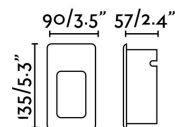

Designer:

Length: 90 mm

Net Width: 57 mm

Height: 135 mm

Net Weight: 0.40 kg

Volume: 0.00122 m3

8421776144866