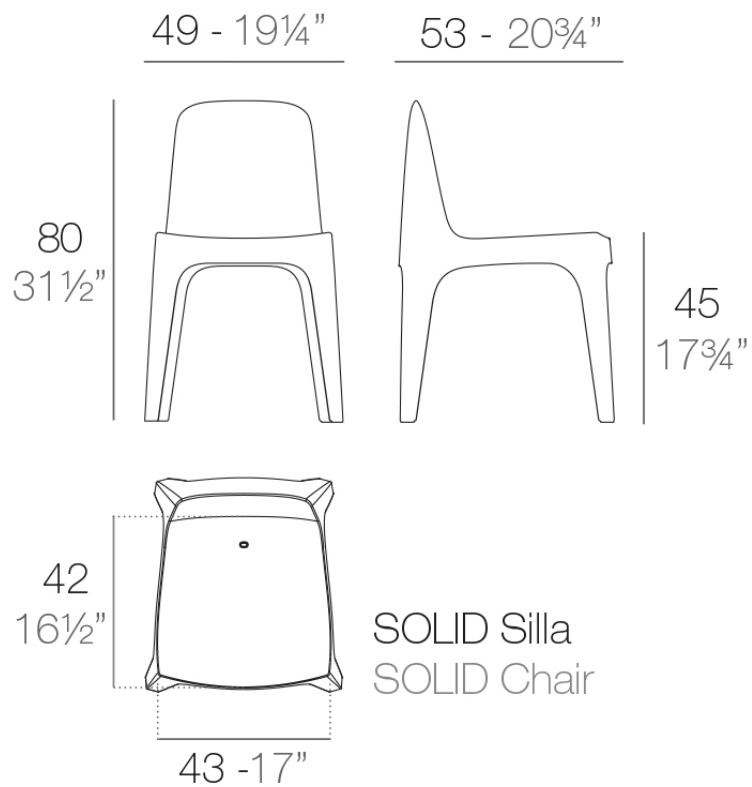

Info

Description

Made of injected polypropylene with mineral additives. Stackable. Available in several colors. Item suitable for indoor and outdoor use.

Weight: 4.43 Kg

Accessories

- **NONAME-55024CO**
Fabric