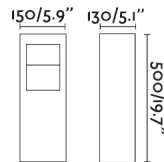

CAST is a beacon made of cement. It emits a warm, symmetrical light. It has IP65 which gives it high protection against rain and solid bodies. Perfect for decorative lighting in gardens and terraces. 50cm version.

General characteristics

Type	I
IP	65
voltage	100V-240V
Hertz	50/60HZ
Power	10W
IK	06

Material

Body/Structure	Concrete
Diffuser	PC

Finish

Body/Structure	Dark Grey
Diffuser	Opal

Lighting characteristics

Light source included	
Light source	SMD LED
Temperature	3000K
LM	550Lm
CRI	>80
Dimmable light source	NO
Light direction	AMBIENTAL