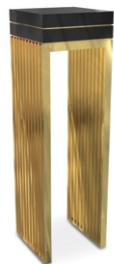

VERTIGO

COLUMN DISPLAY

MATERIALS
Brass & Wood

STANDARD FINISHES
Gold plated & Black Gloss

WEIGHT
30 kg | 66,14 lbs

DIMENSIONS
H 106 cm | 41,73"
L 35 cm | 13,78"
D 35 cm | 13,78"