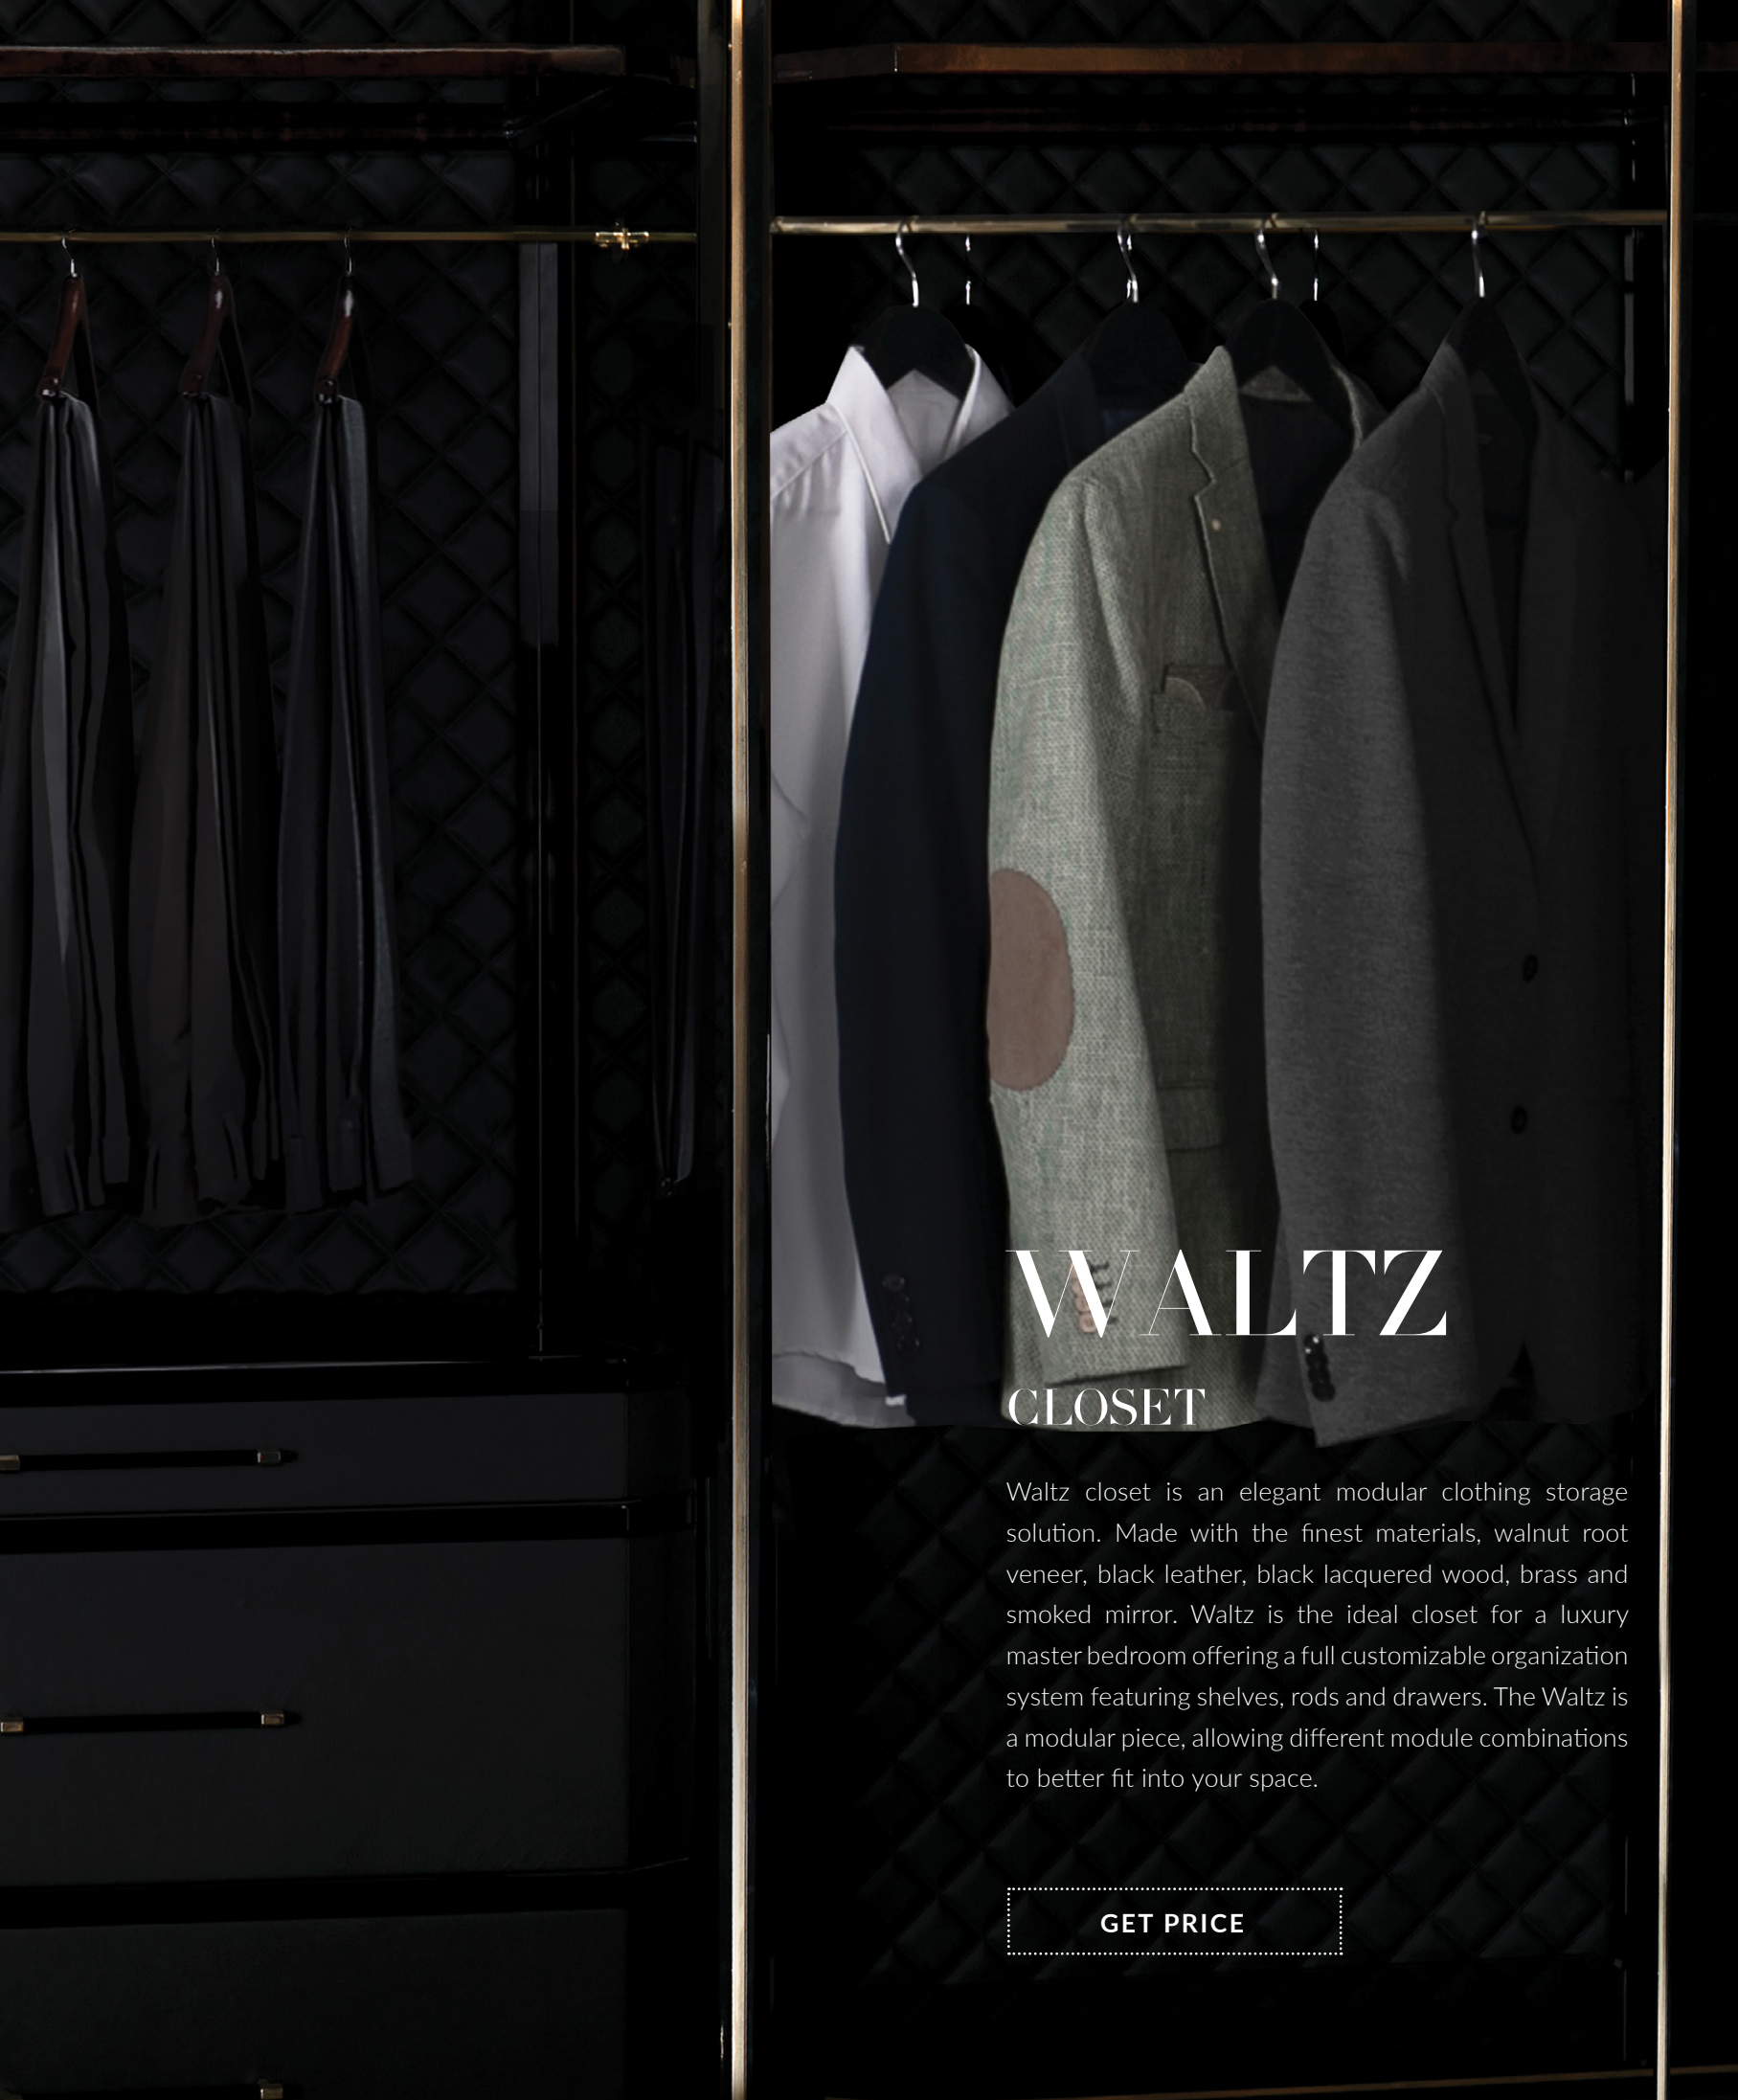

WALTZ

CLOSET

Waltz closet is an elegant modular clothing storage solution. Made with the finest materials, walnut root veneer, black leather, black lacquered wood, brass and smoked mirror. Waltz is the ideal closet for a luxury master bedroom offering a full customizable organization system featuring shelves, rods and drawers. The Waltz is a modular piece, allowing different module combinations to better fit into your space.

[GET PRICE](#)