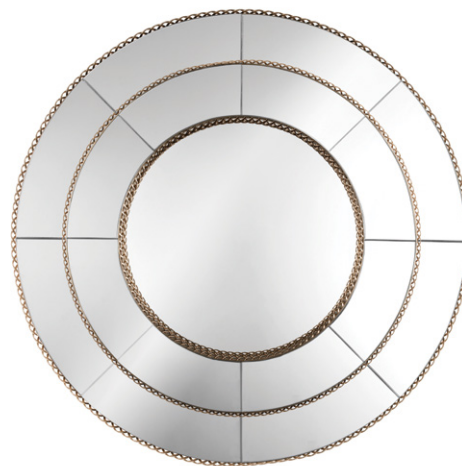

CROWN XL MIRROR

[GET PRICE](#)

A functional piece of art ready to bring endless elegance to any room.