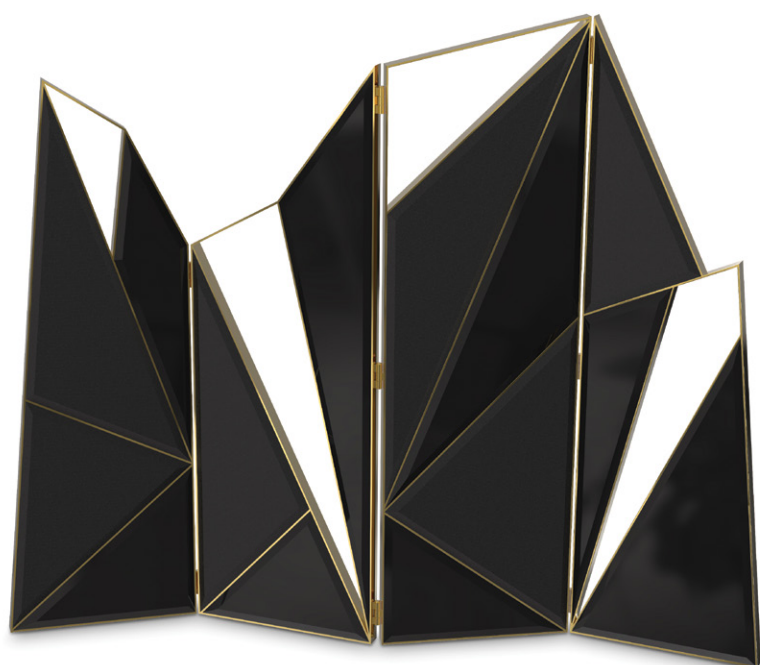

The elegant lines of the Vertigo column are the proof of ultimate design.

DELTA SCREEN

[GET PRICE](#)

This unique folding screen is perfectly wrapped in polished brass & black lacquered wood and adorned with black leather.