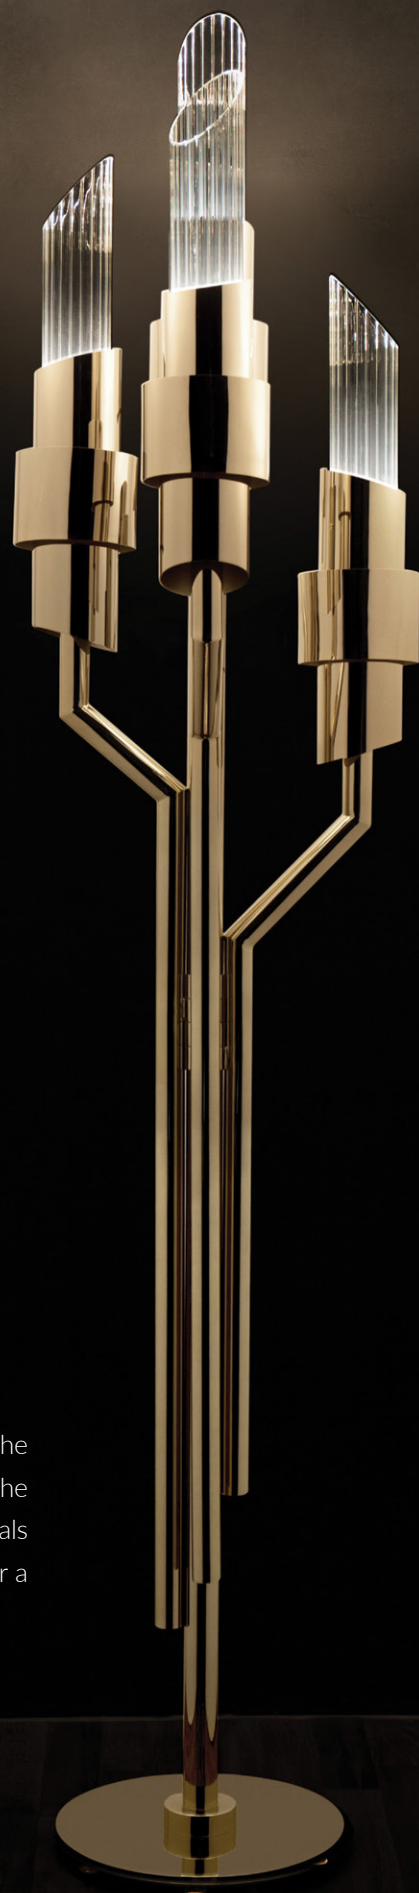

TYCHO

FLOOR

Giving the Tycho a different twist, but maintaining the same elegant and timeless vibe, this floor lamp is the perfect complement for any project. The ribbed crystals create a unique light refraction that will set the tone for a charming and exquisite ambiance.

[GET PRICE](#)