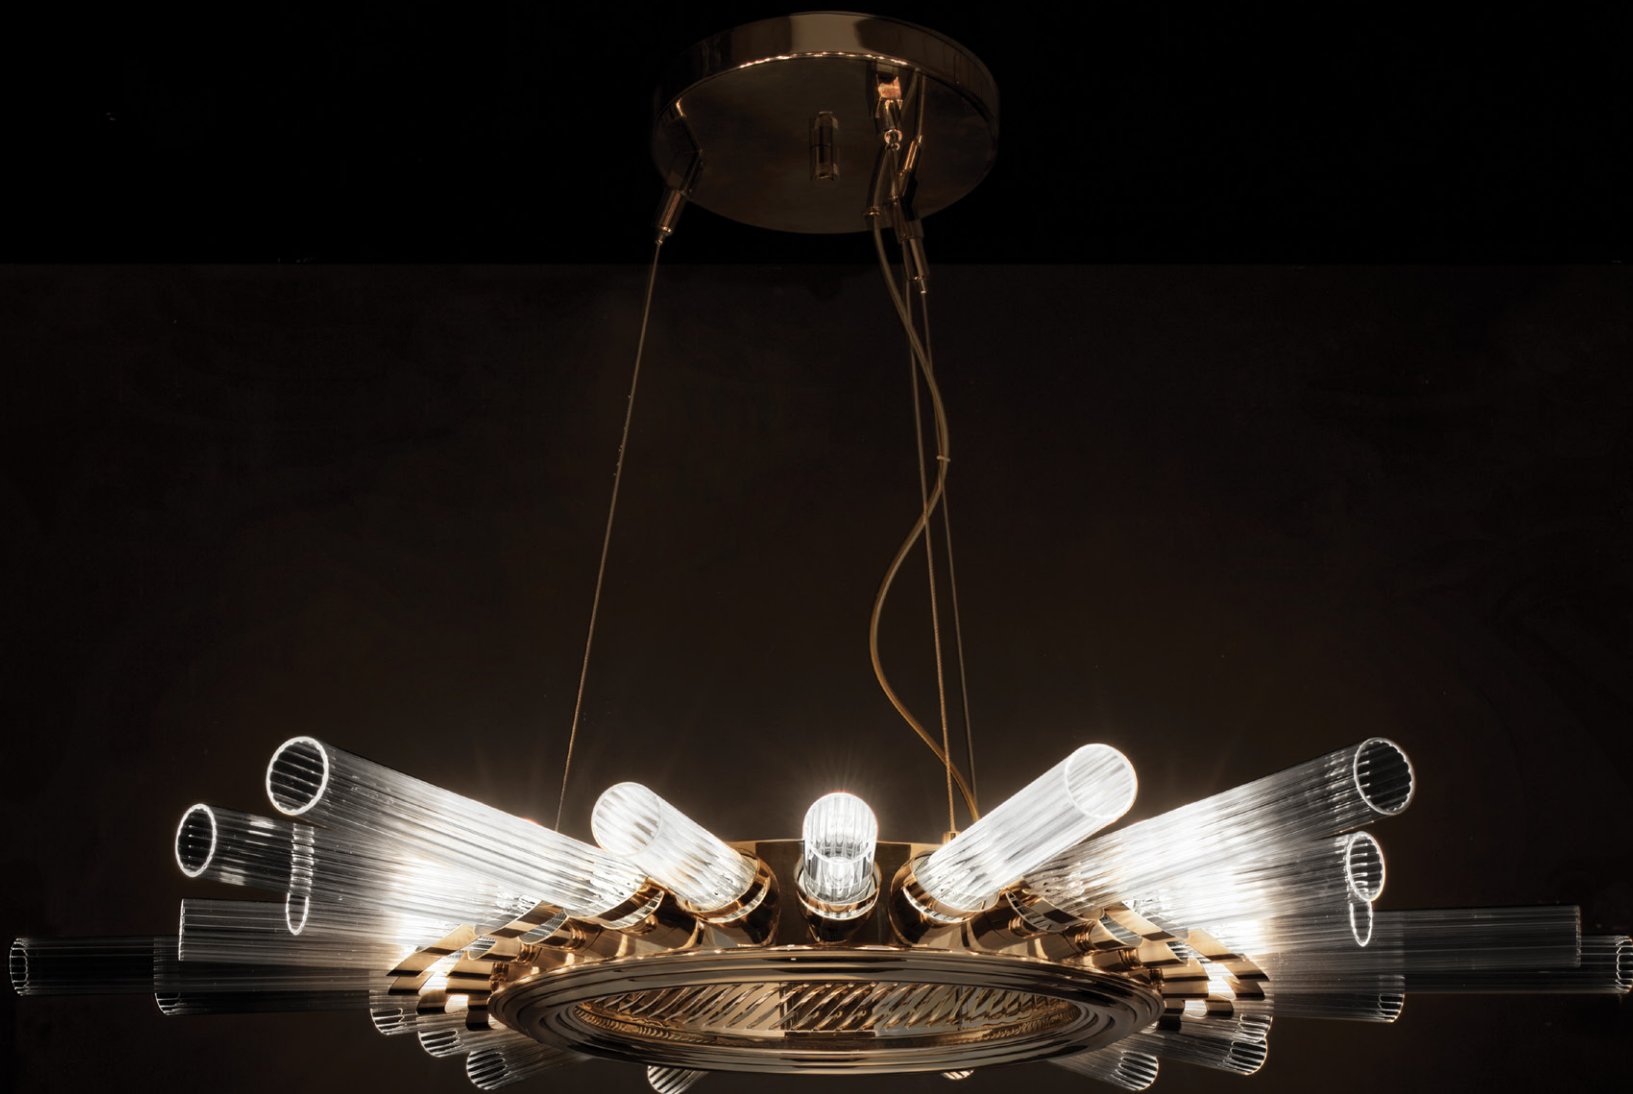

[GET PRICE](#)

This masterpiece is a symbol of modern age and luxury combined.

EMPIRE II

SUSPENSION

Empire II Suspension is born from the iconic lines of the Empire collection. A glamorous and extravagant crystal lamp that is the ultimate blend of classic and modern design. A suspension made with layers of gold plated brass and vintage-inspired crystal glass.

[GET PRICE](#)

EMPIRE

SUSPENSION

The Empire suspension gets its inspiration from the Empire family's first creation, the Empire chandelier. This exclusive fixture is made with one elegant layer of brass and crystal glass that will fit perfectly in any space.

[GET PRICE](#)

MAJESTIC

SUSPENSION

The recreation of the Majestic acquires another level, with bonhomie emancipation of lighting, the glow takes the form of a golden plated brass circle. Made with the finest material, each ribbed crystal glass cylinder creates an atmosphere of irresistible exposure and exclusivity.

[GET PRICE](#)

WATERFALL SPUTNIK

SUSPENSION

Preserving the inspiration on the natural sensation of waterfalls, this unique piece was born to complete the superb Waterfall Collection. Made with high-quality brass and beautifully handmade ribbed tubes of crystal glass, this powerful creation will fit perfectly into any ambiance.