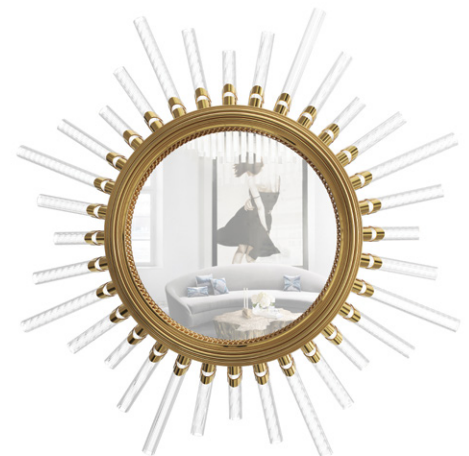

MAJESTIC XL WALL LIGHT MIRROR

[GET PRICE](#)

The emancipation of lighting reflects a fascinating design of the craftsmen, giving Majestic a whole new dimension.