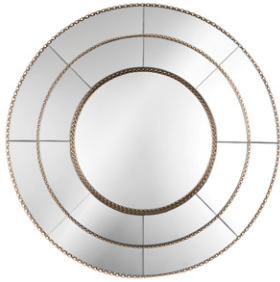

CROWN XL MIRROR

MATERIALS
Brass & Mirror

STANDARD FINISHES
Gold plated & Smoked black mirror

WEIGHT
40 kg | 88,18 lbs

DIMENSIONS
D 11 cm | 4,33"
Diam. 110 cm | 43,31"