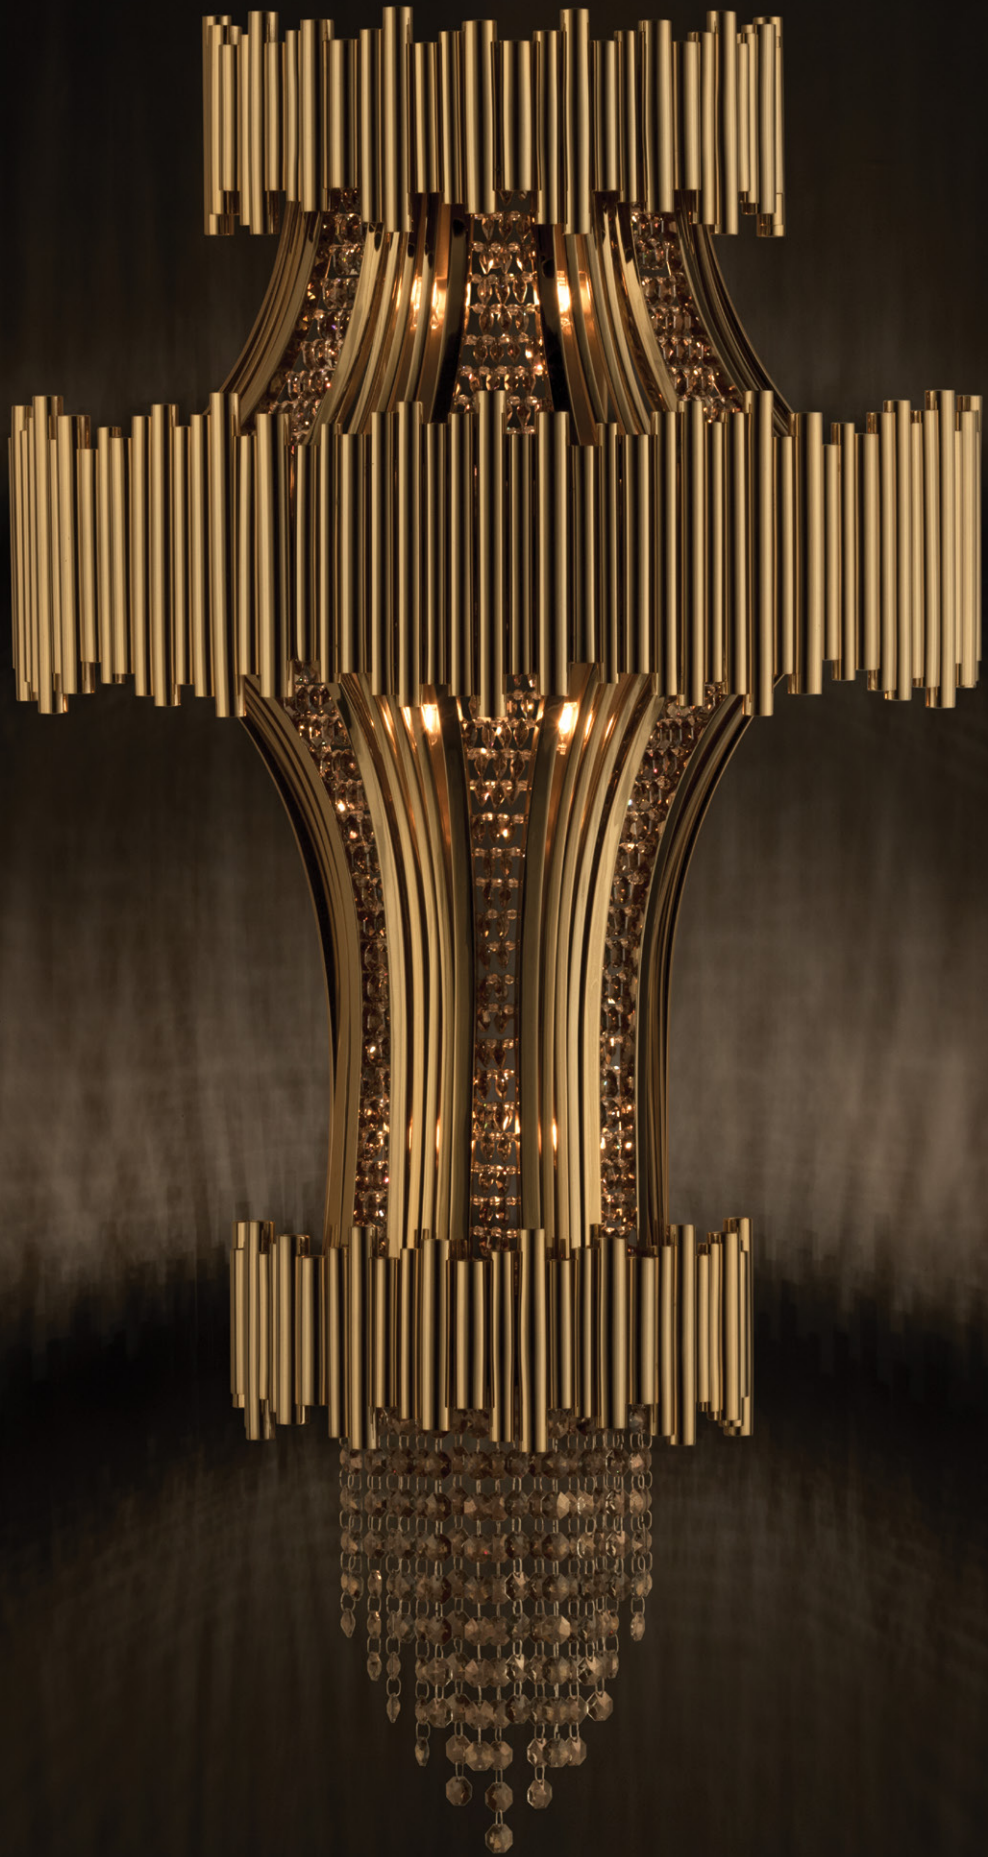

[GET PRICE](#)

BABEL

WALL

An original and exquisite décor fixture with an unmistakable presence, Babel wall lamp adds a classical appeal to any environment. The craftsman's crystal work singularity shines back in the circular surfaces where smooth, glamorous shades are reflected and held by a gold plated brass ring. A sublime item for a perfect ambiance.

[GET PRICE](#)

LIBERTY II

WALL

Inspired by the Statue of Liberty, this design was made for the ones who loves to see all the details. This blending will bring a harmonious enlightenment to your project, not only for its characteristic brightness, but also it presents a superb elegance between the crystal glass and brass.

[GET PRICE](#)

TYCHO TORCH WALL

From the classical to the most contemporary ambience, this torch wall version of our Tycho is the epitome of elegance and distinctiveness. A perfect fit for both hospitality and residential projects, the combination of brass and ribbed crystal glass will bring to your project the final twist of medieval charm you were looking for.

[GET PRICE](#)

SCALA

WALL

Elegant and luxurious wall lighting item, incomparable and impressive as the romantic details of Swarovski crystals. Poetically made in gold plated brass, with the handwork techniques of the craftsman, will bring a warm light to any dining or living room set, involving you in passionate emotions.