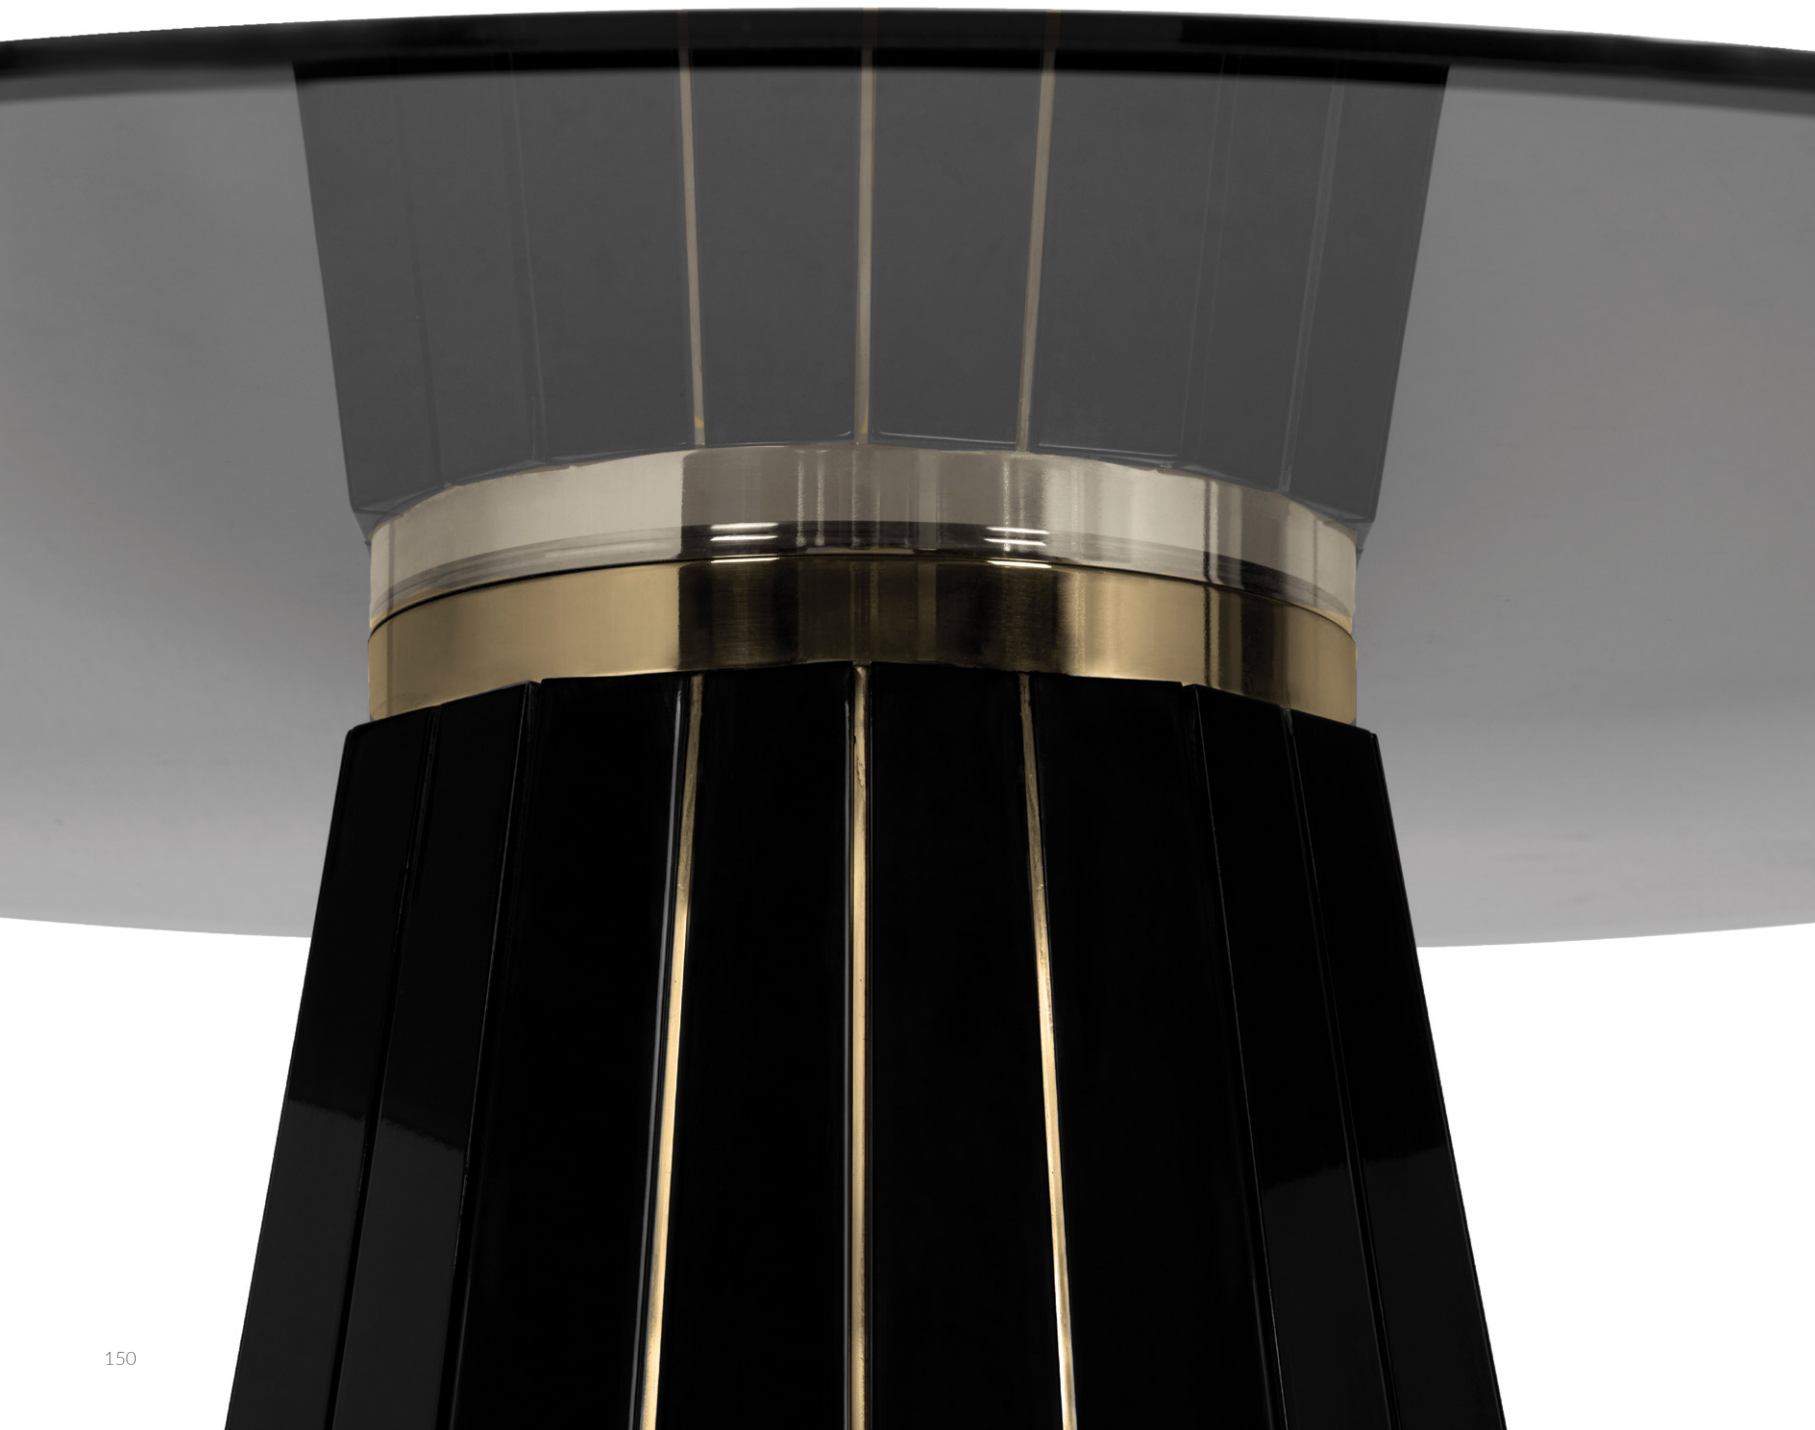

DARIAN

DINING TABLE

The Darian dining table gets its inspiration from our prodigious Darian sideboard. This stunning handcraft table is made of round smoked glass placed on top of a wooden structure in black lacquer touched by gold plated brass bars.

[GET PRICE](#)