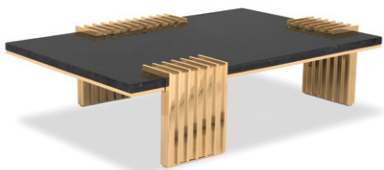

VERTIGO

CENTER TABLE

MATERIALS
Brass & Marble

STANDARD FINISHES
Gold plated & Nero marquina marble

WEIGHT
120 kg | 265 lbs

DIMENSIONS
H 32 cm | 12,6"
L 122,5 cm | 48,2"
D 85 cm | 33,5"