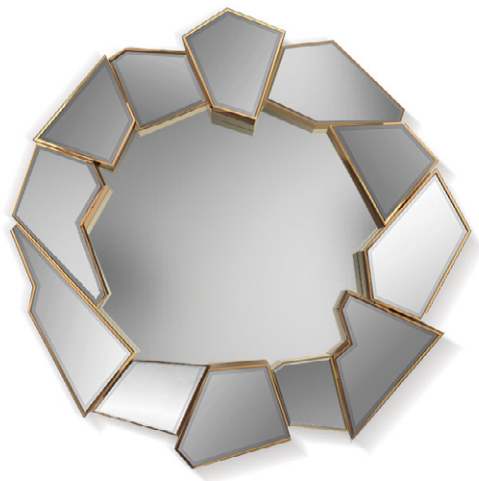

CRACKLE ROUND MIRROR

[GET PRICE](#)

This intricate mirror with a gold frame is the perfect statement piece to adorn any wall.