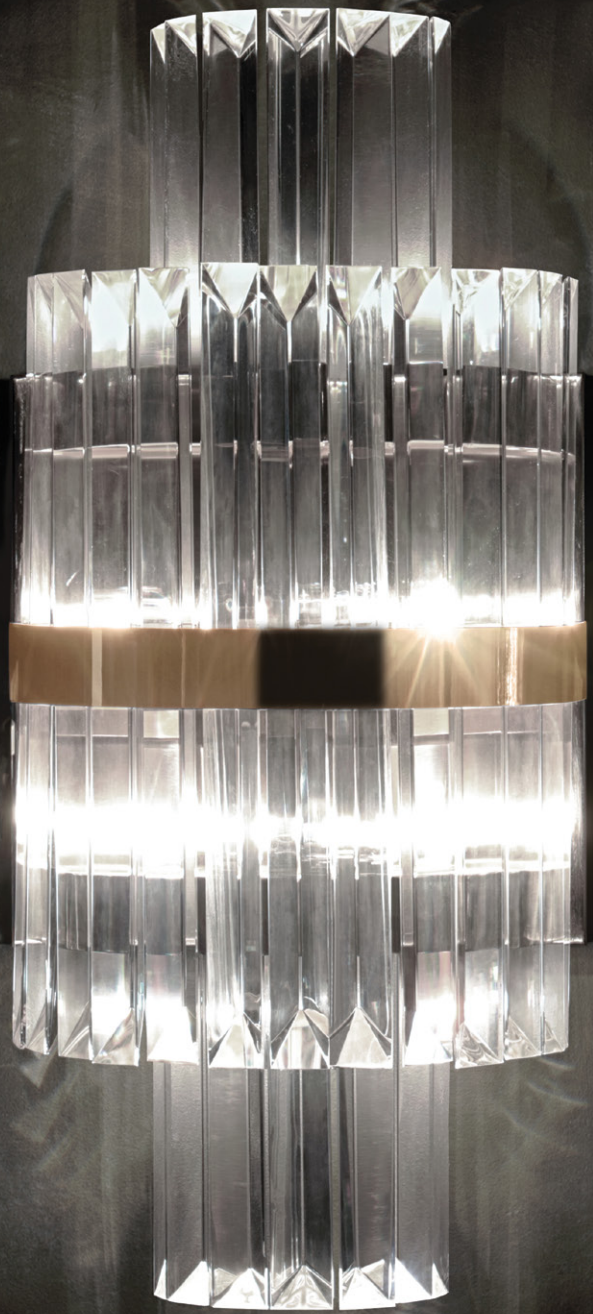

[GET PRICE](#)

PHARO

WALL

Pharos was an island where the most famous and grand lighthouse stood in ancient Alexandria. Nowadays, lighthouses take on simpler forms, just like this wall lamp. Made of gold plated brass and crystal glass, Pharo Wall is a beacon of light to rupture the darkness.

[GET PRICE](#)

LIBERTY I

WALL

This design presents sublime lines, yet gives at the same time a complex and rich aspect in details. It is very suited for the entrance hall and corridors. The design of Liberty I was created to bring the right brightness for your home decoration and gets its inspiration on the warmth of the statue of liberty torch.

[GET PRICE](#)

TRUMP II

WALL

A refined wall lamp inspired by the architectural lines of the Trump Hotel. A gold plated brass structure finished with sublime crystal glass tears. A wall lamp that provides charming lighting to the most elegant interiors.