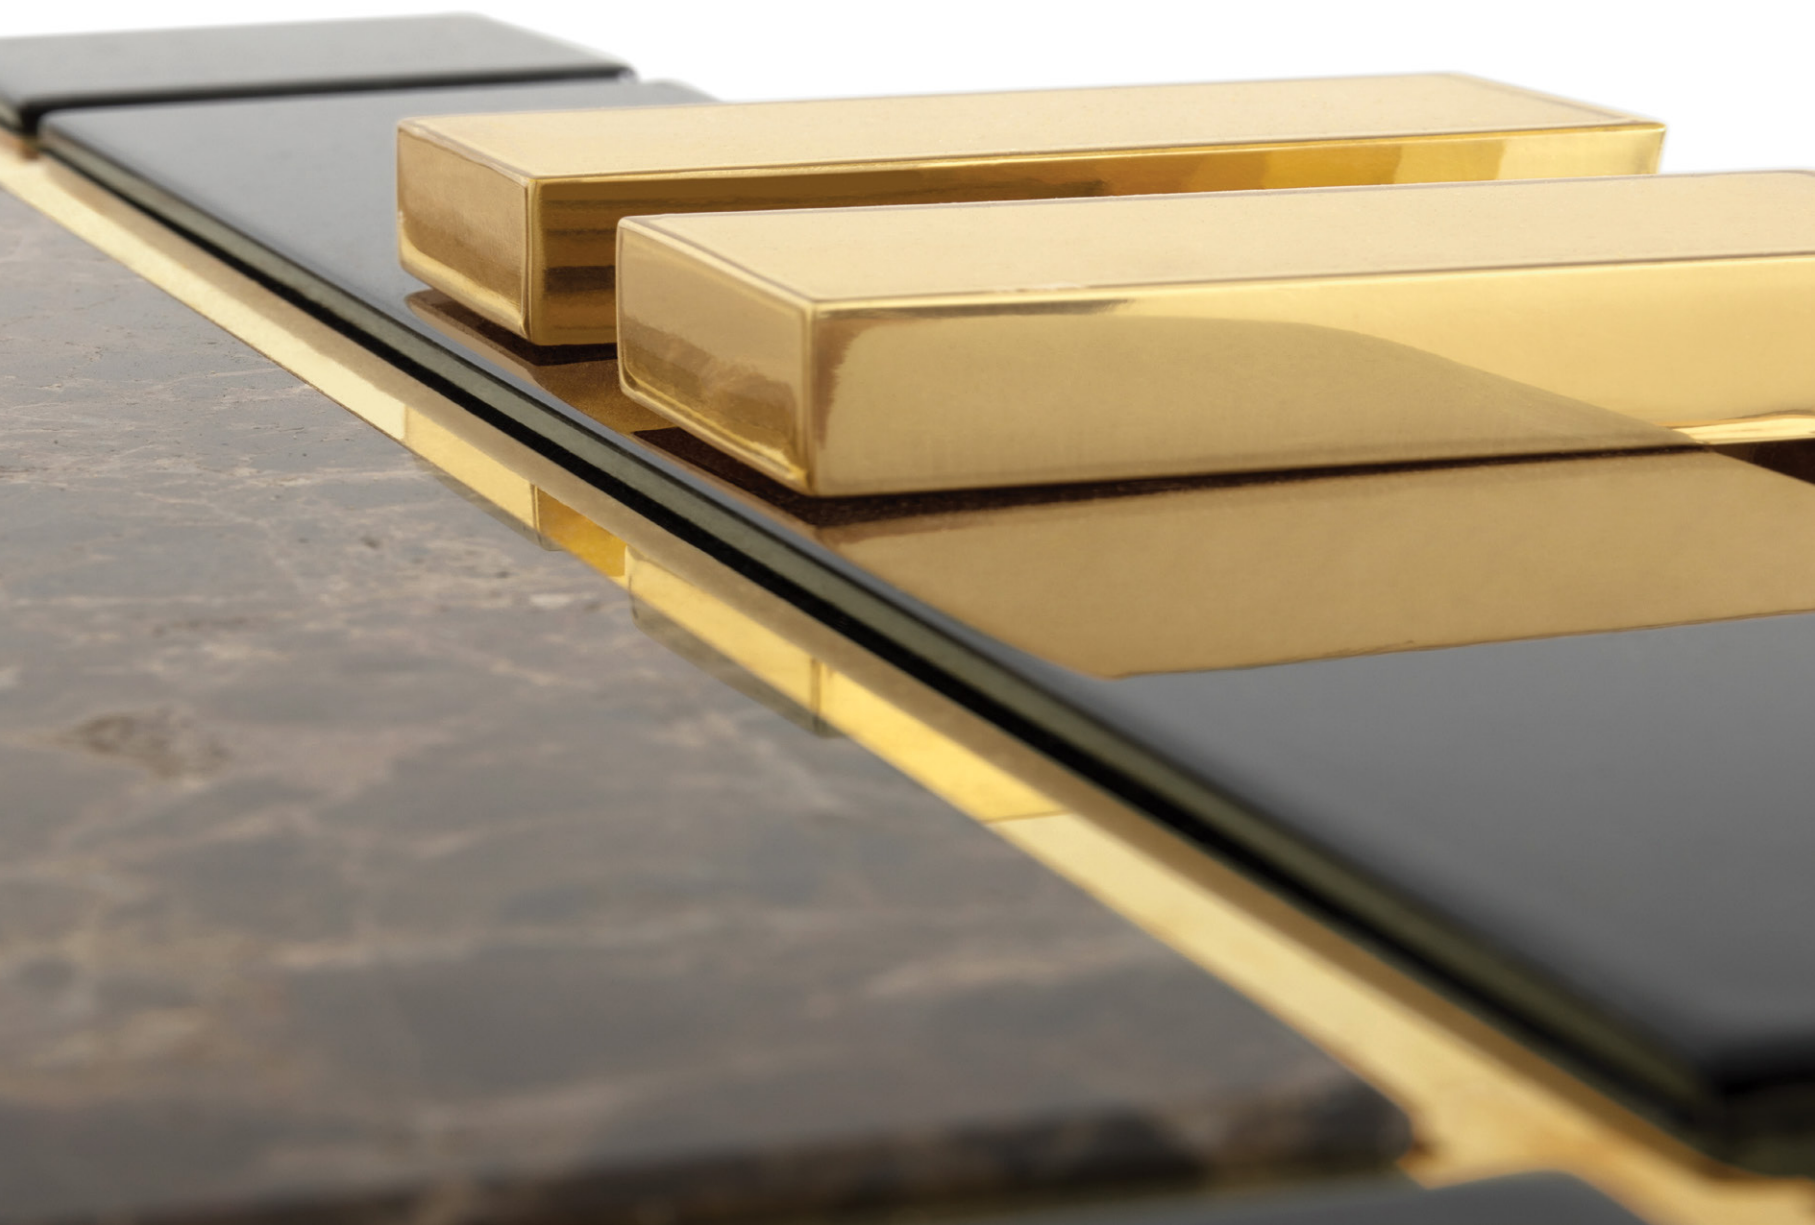

[GET PRICE](#)

SPEAR

SIDE TABLE

Inspired by Ancient Rome, the Spear Side Table features a timeless design on which sleek gold plated lines support a rectangular platform made in Nero Marquina marble. The base is dramatically tapered allowing a beautiful intersected boundary. A symbiosis of toughness and elegance to be paired with a mirrored surface.

[GET PRICE](#)

APOTHEOSIS

SIDE TABLE

A hymn to sophistication and design, this side table adds a vigorous presence that revolutionizes the look of any project. Its unique form reveals the talent of the craftsmen and the exclusivity of the design, resulting in a glorious construction. A daring and elegant balance of polished brass, black lacquer and emperador marble.

[GET PRICE](#)

A close-up photograph of a modern side table. The table features a black lacquer textured finish on its top surface, which is made of Nero Marquina marble. A gold plated brass detail is visible as a thin, vertical strip along the edge of the table. The background is a plain, light color.