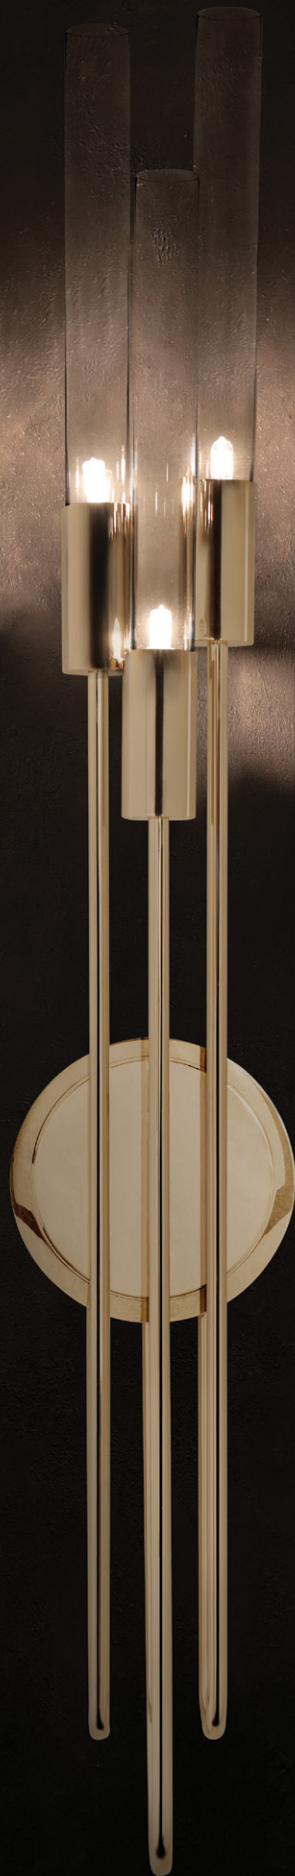

GALA TORCH WALL

The torch version of our Gala family is a symbol of modern age and luxury, giving an elegant and shimmering look to any hospitality and residential project. A graceful piece fully made of the best high-end materials.

[GET PRICE](#)