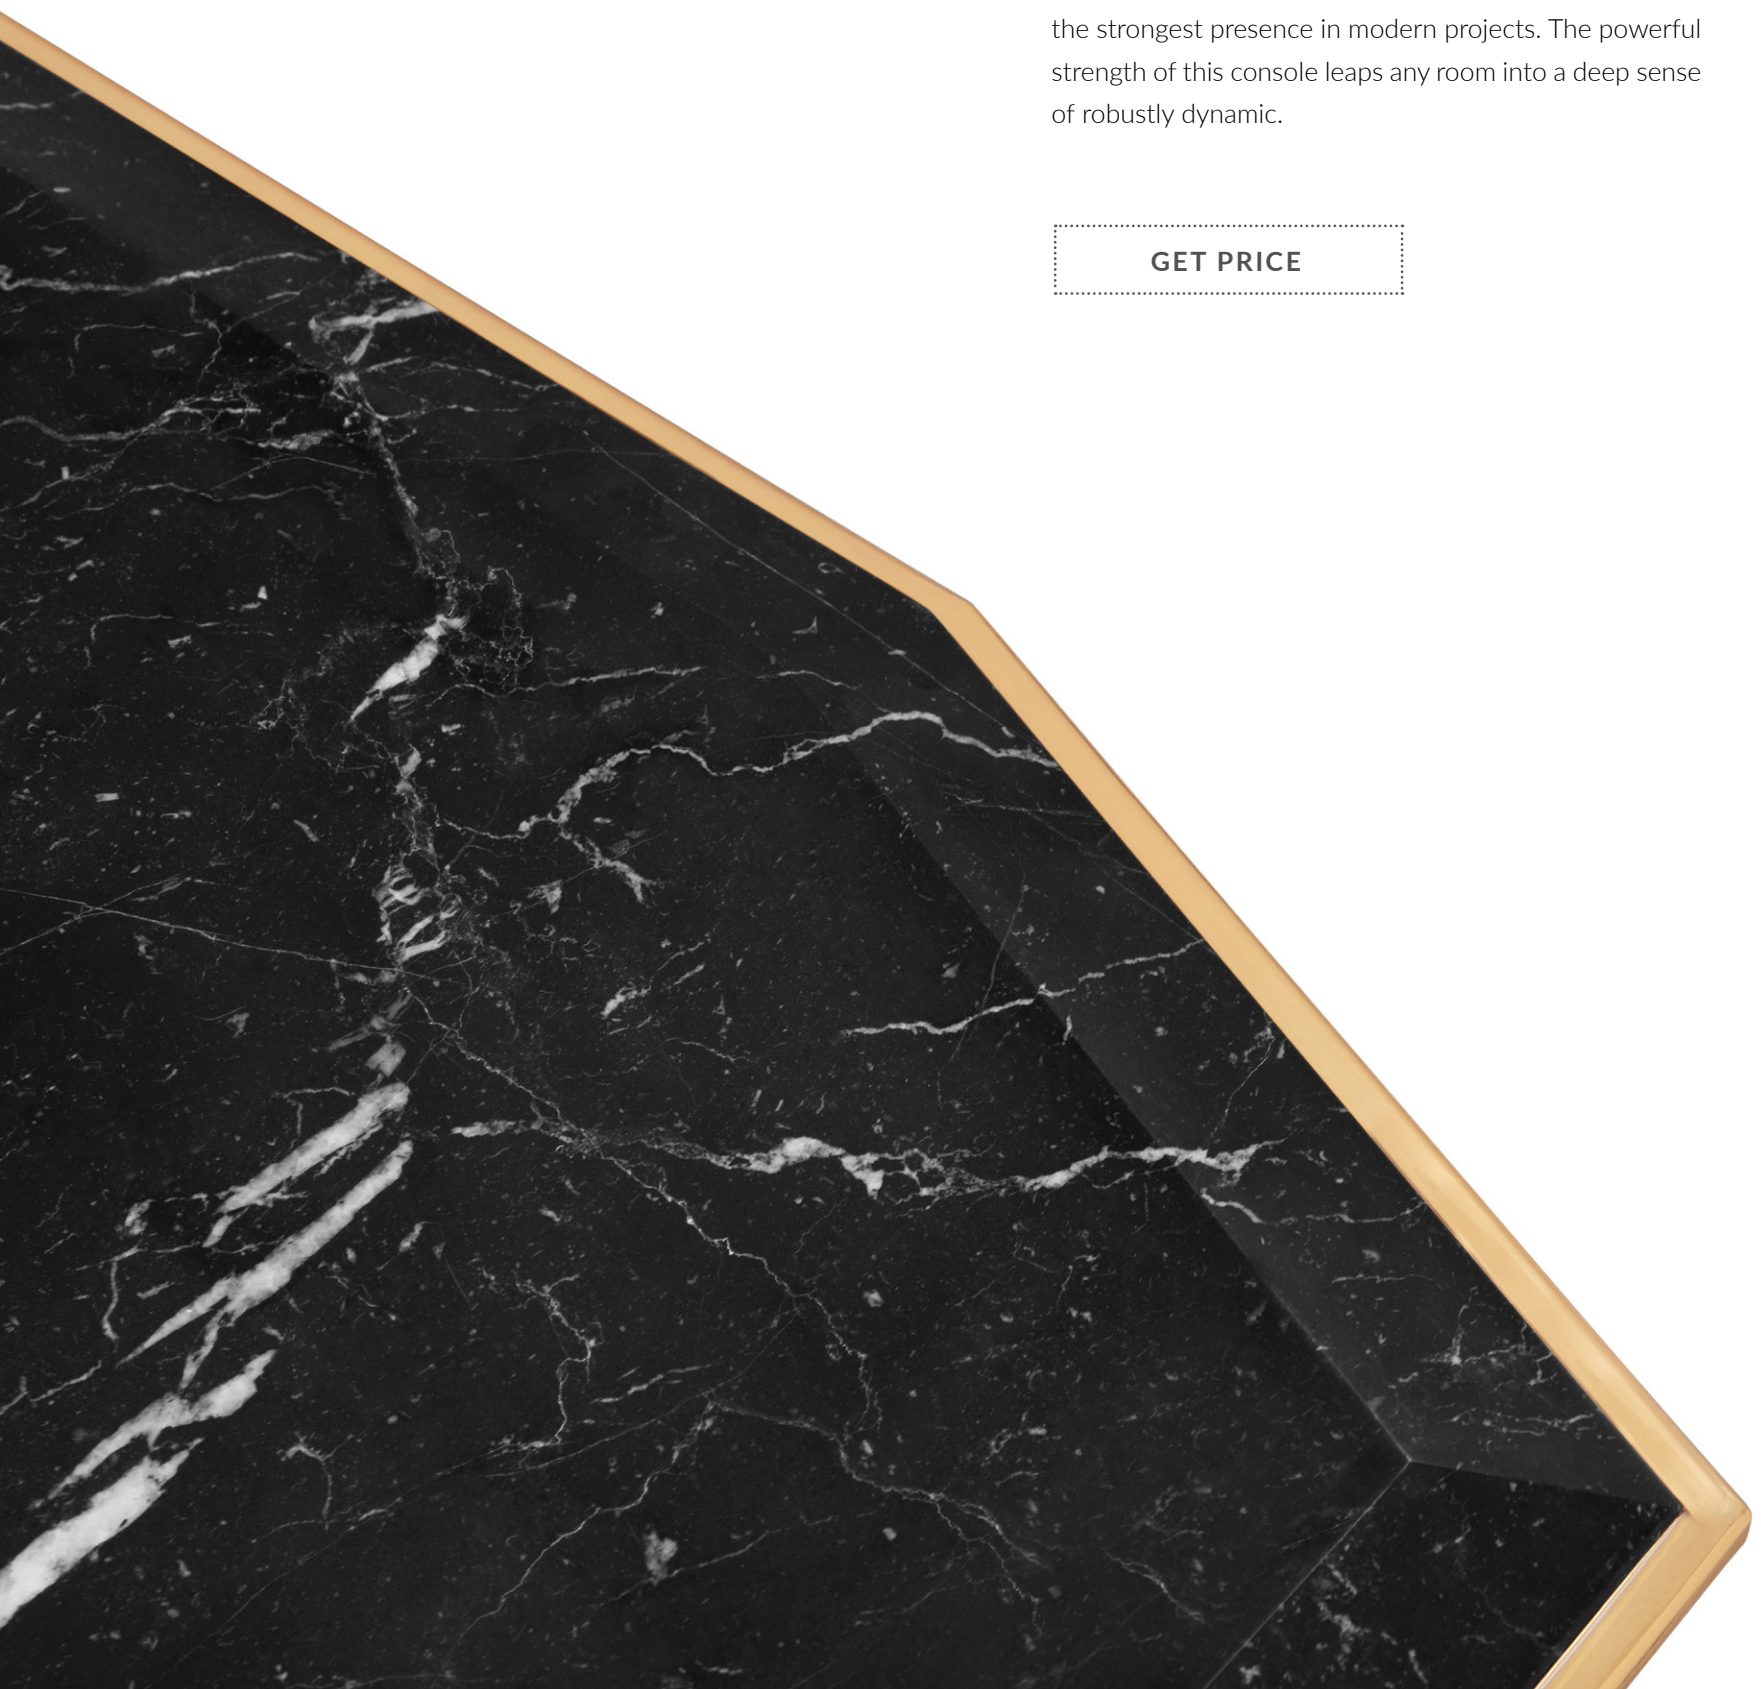

SCARP

CONSOLE

When rebel meets nature it creates nothing but an uncontrollable force. Scarp Console's insurgent gold plated brass legs and nero marquina marble bring out the strongest presence in modern projects. The powerful strength of this console leaps any room into a deep sense of robustly dynamic.

[GET PRICE](#)