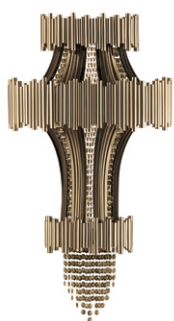

SCALA

WALL

MATERIALS

Brass & Swarovski Crystal

STANDARD FINISHES

Gold plated & Gold Teak Swarovski Crystals

WEIGHT

18 kg | 39,7 lbs

BULBS

6x g9 Halogen Bulbs
(40W max) *USA not included
Voltage: 220-240V

DIMENSIONS

H 84,5 cm | 33,3"
L 42,6 cm | 16,8"
D 21,9 cm | 8,6"