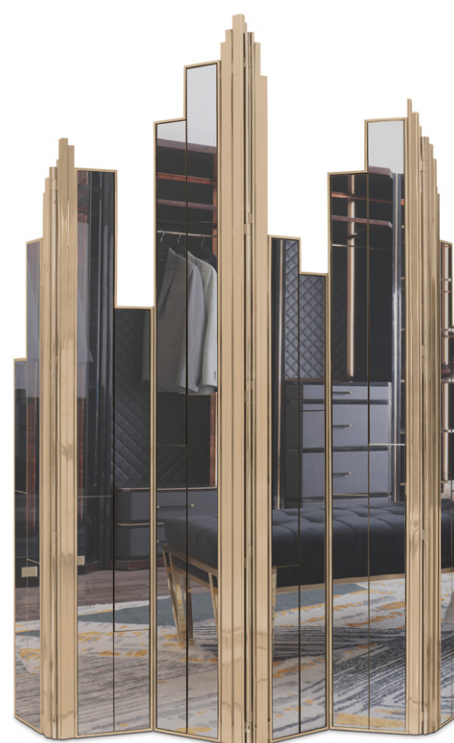

The elegant lines of the Vertigo column are the proof of ultimate design.

DELTA SCREEN

[GET PRICE](#)

This unique folding screen is perfectly wrapped in polished brass & black lacquered wood and adorned with black leather.