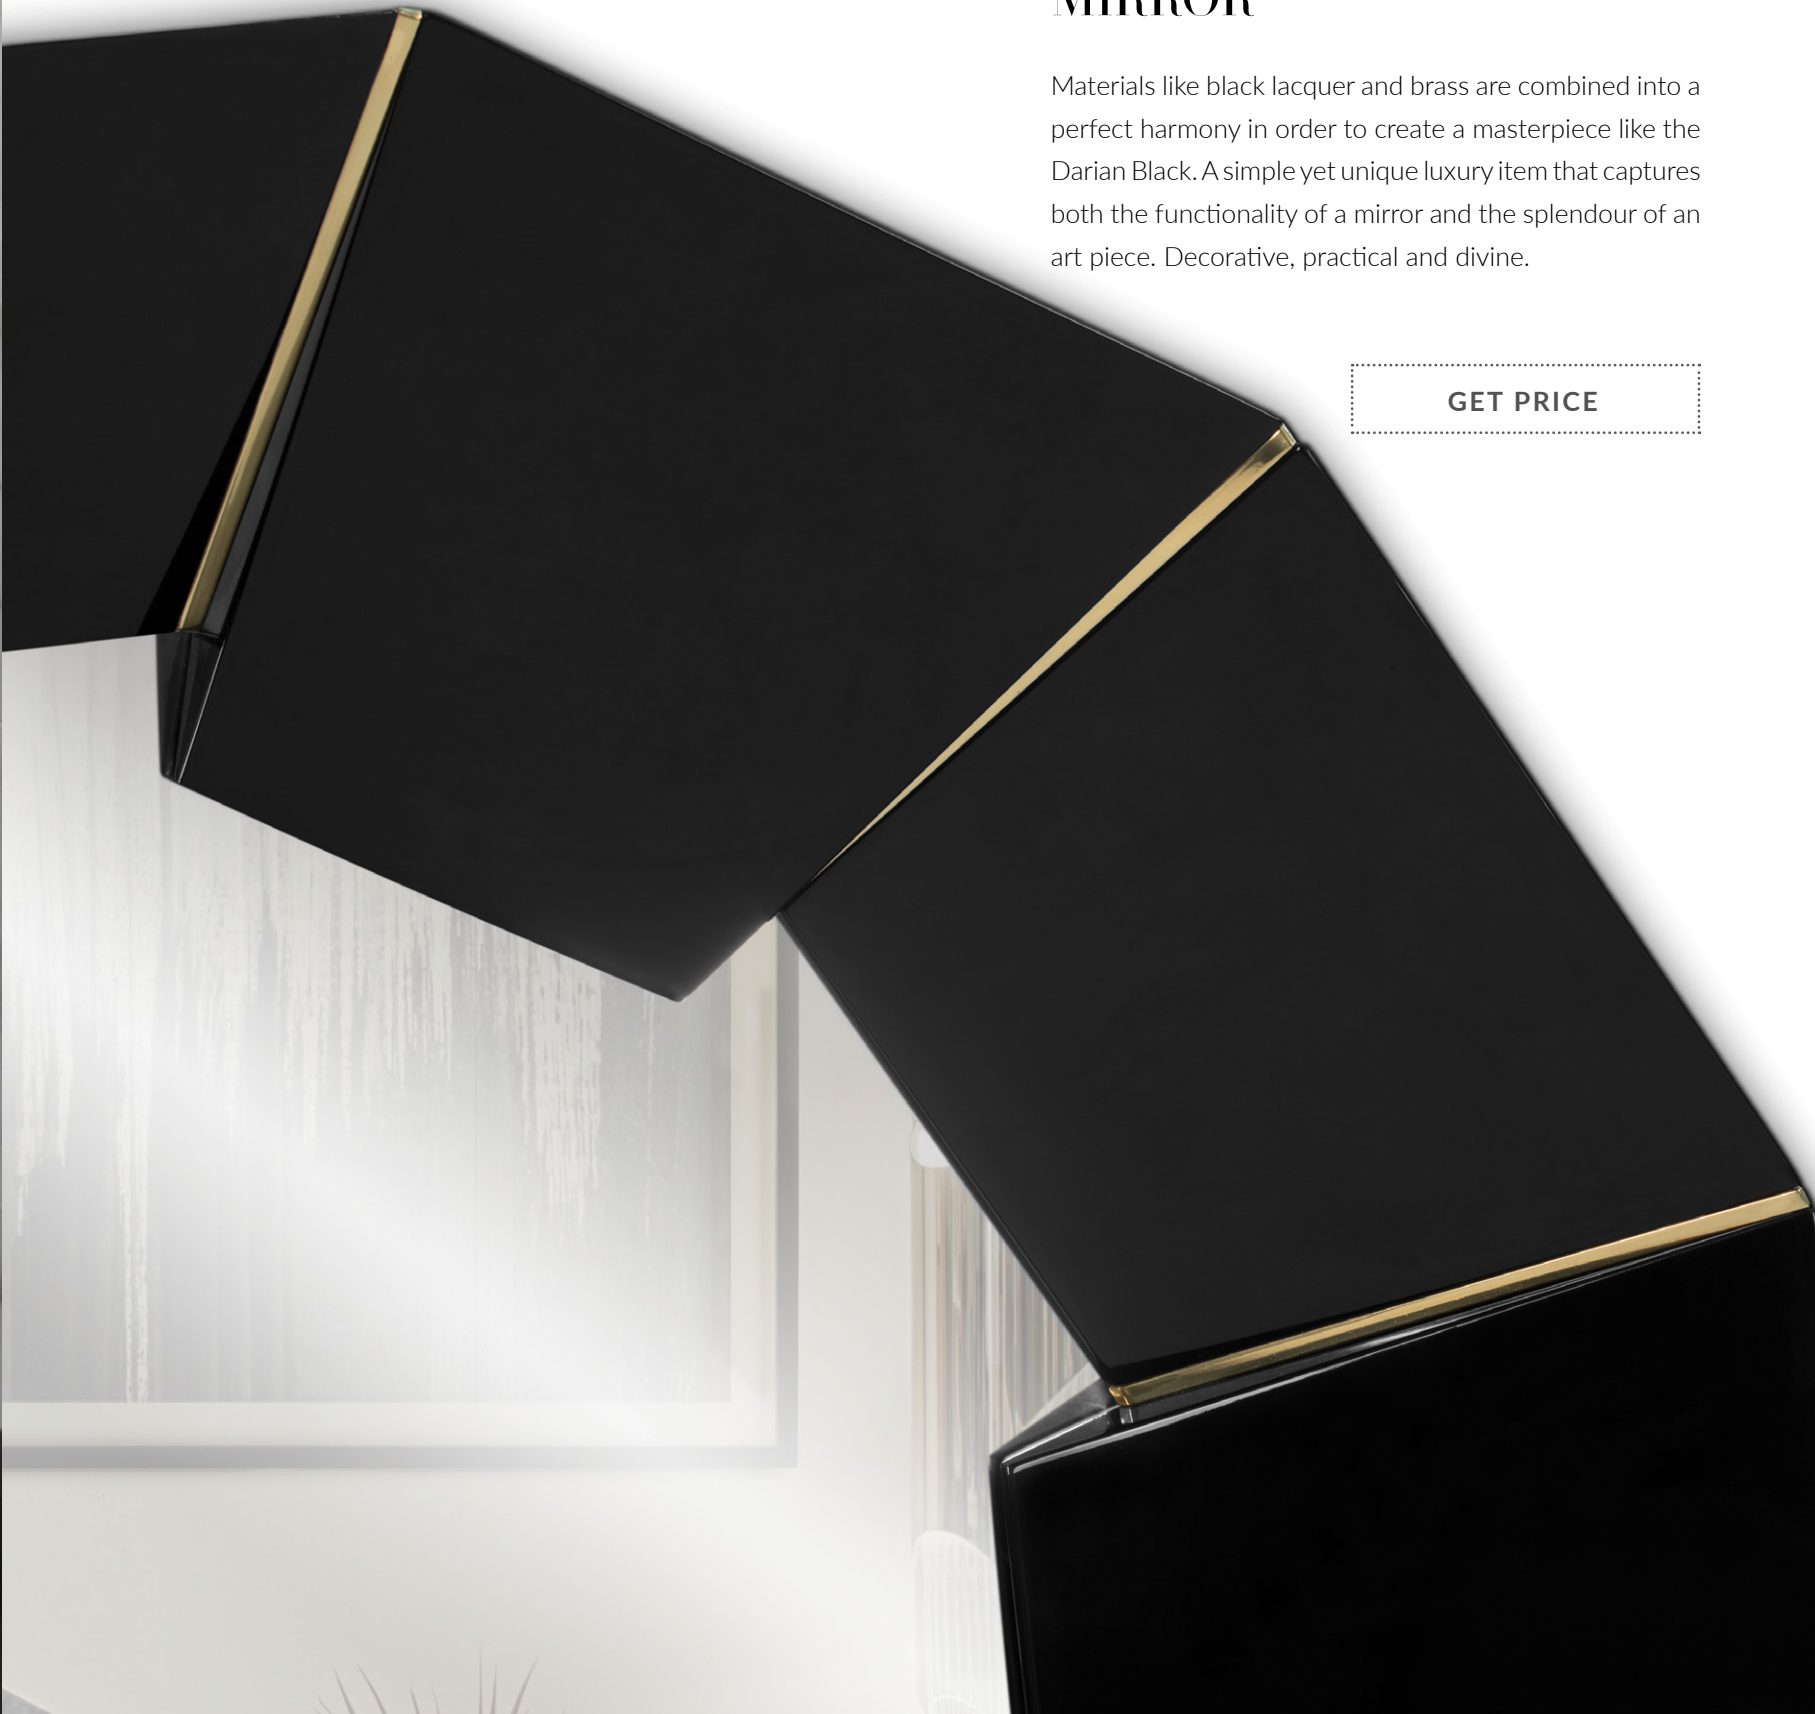

[GET PRICE](#)

ATHOS

MIRROR

Athos is a modern mirror beautifully crafted with a leather and brass frame. In Greek mythology Athos was a giant, LUX XU brought it to life in the shape of a mirror. It's a strong design and despite its dimensions it looks elegant in any setting, stealing all the attention. Ideal for walk-in closets or master bedrooms.

[GET PRICE](#)

DARIAN BLACK

MIRROR

Materials like black lacquer and brass are combined into a perfect harmony in order to create a masterpiece like the Darian Black. A simple yet unique luxury item that captures both the functionality of a mirror and the splendour of an art piece. Decorative, practical and divine.

[GET PRICE](#)

CROWN

MIRROR

More than just a simple piece of art, the Crown mirror represents a living tribute to the beauty. The breathtaking combination of smoked black mirror and gold plated brass, challenges the notion of exquisiteness and breaks all the creative boundaries.