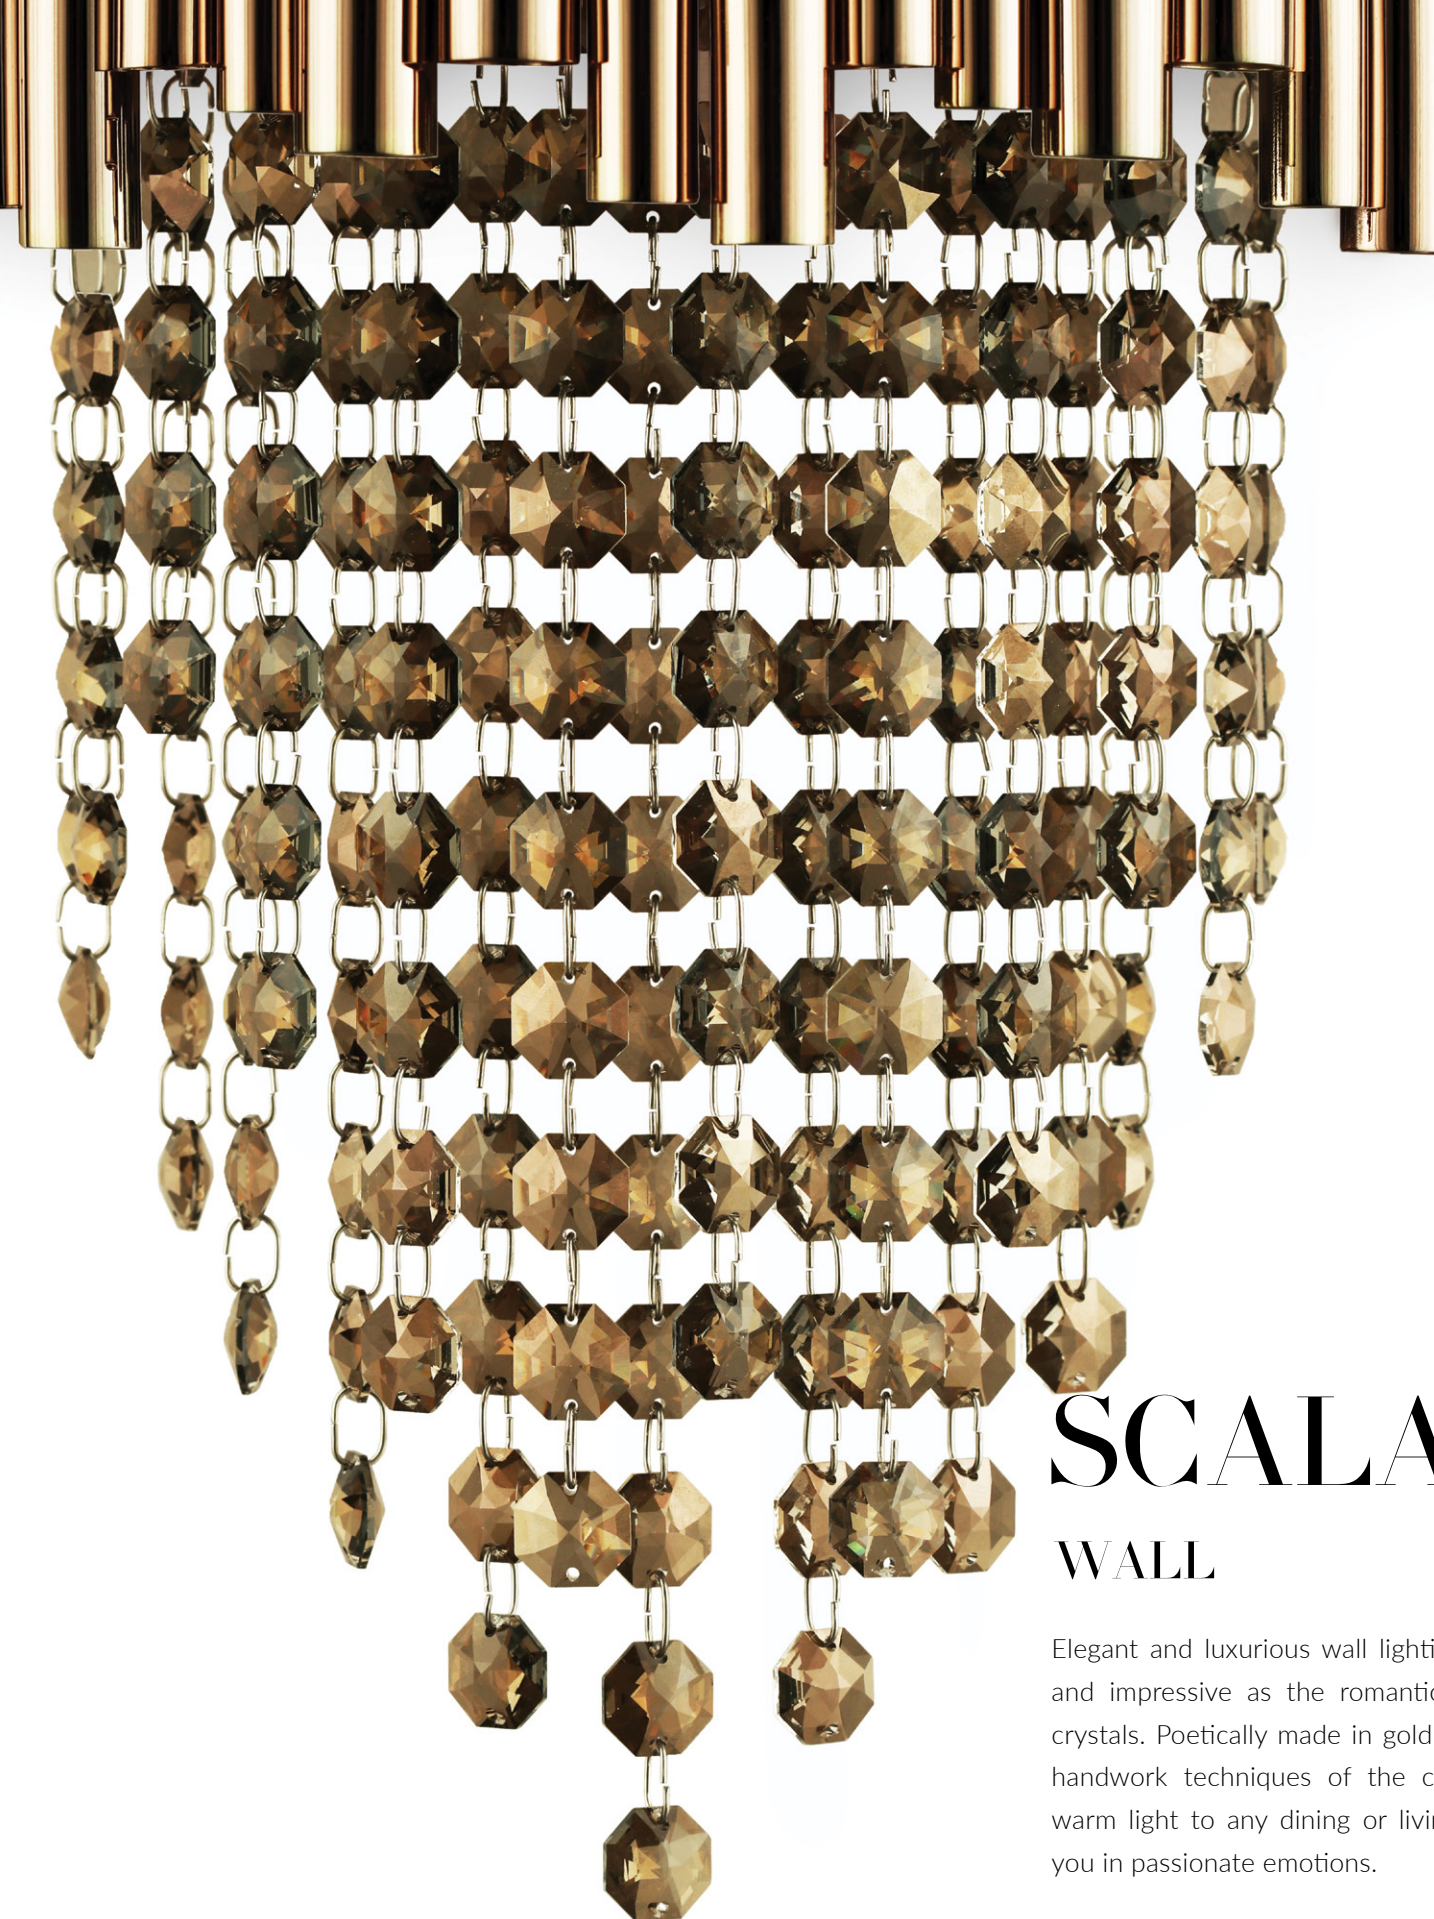

SCALA

WALL

Elegant and luxurious wall lighting item, incomparable and impressive as the romantic details of Swarovski crystals. Poetically made in gold plated brass, with the handwork techniques of the craftsman, will bring a warm light to any dining or living room set, involving you in passionate emotions.

[GET PRICE](#)