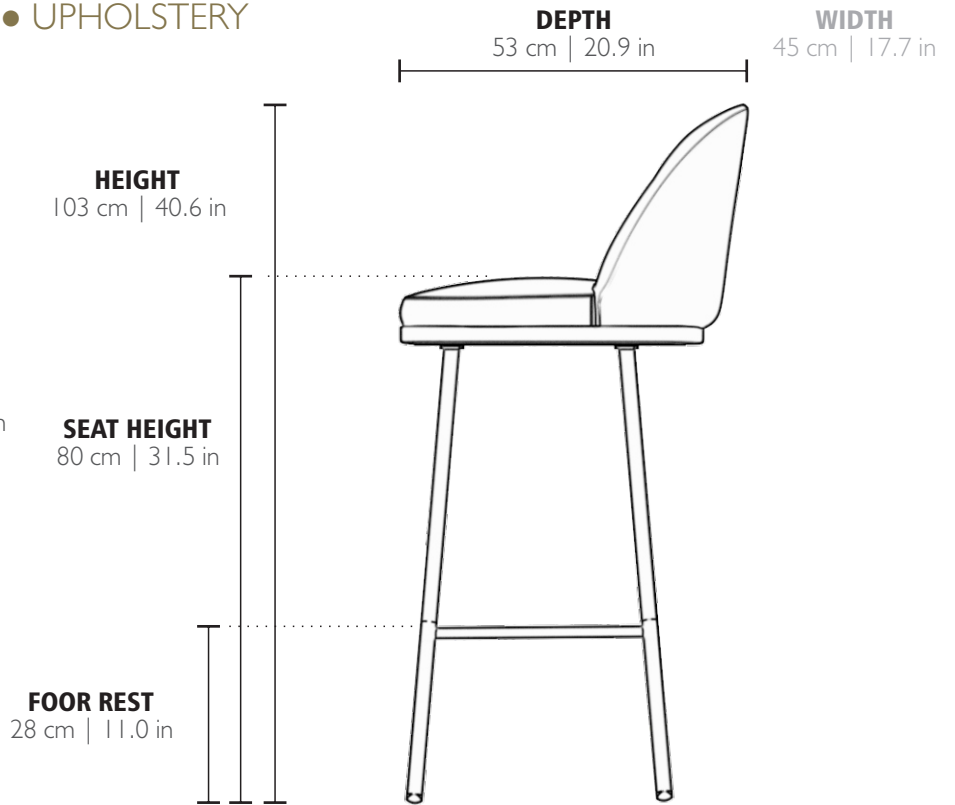

**PENELOPE BAR CHAIR • UPHOLSTERY**  
 REF. PENELOPE.BAR

**WEIGHT**

Net Weight: 16kg | 35.3 lbs  
 Gross Weight: 31kg | 68.3 lbs

**MATERIALS**

Body: Fabric  
 Legs: Brass

**PACKING** (approx.)

Dimensions: 57 x 53 x 119 cm  
 22.4 x 20.9 x 46.9 in  
 Volume: 0.36 m<sup>3</sup> | 12.70 ft<sup>3</sup>