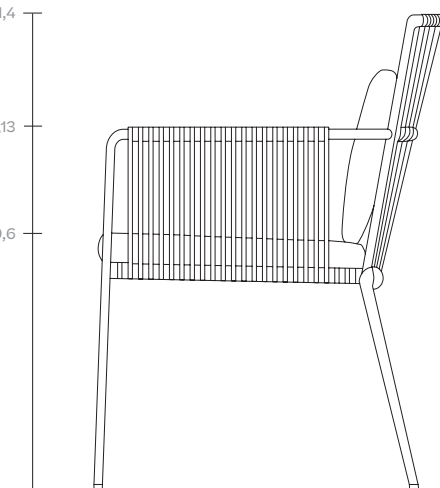

Net
Dining armchair
by Kettal Studio

kettal

Dining armchair

Designer
Kettal Studio

Collection
Net

Reference
KS6800100

1/4

The Kettal Net collection conserves a classic structure, elegant and with a smooth, line that gives a calming and attractive appearance. Woven cords and aluminium, tubing come together to provide a light, handcrafted look.

cm/inch

80/31,4

64/25,13

50/19,6

cm/inch

59/23,2

61,5/24,2

kettal

Dining armchair

Designer
Kettal Studio

Collection
Net

Reference
KS6800100

2/4

Materials

Rope
Antioxy, Resist U.V, En-581-4, Easy Clean

Fabric
Heavy Load 100.000 Cycles, Heavy Load Resistant 1000 Decitex, Kettalize-It, Resist U.v. En-581-4, Easy Clean, Abrasion, Resistance 30.000 Cycles, Quickdry