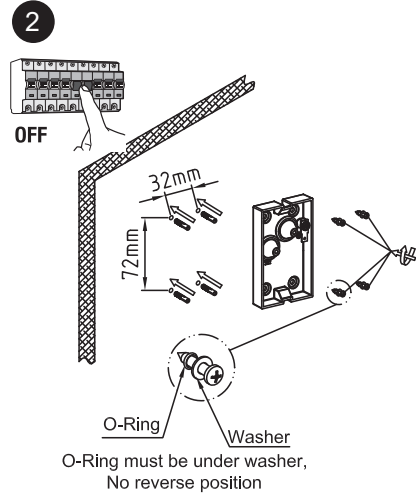

installation

- x4
- x4
- x1
- x2