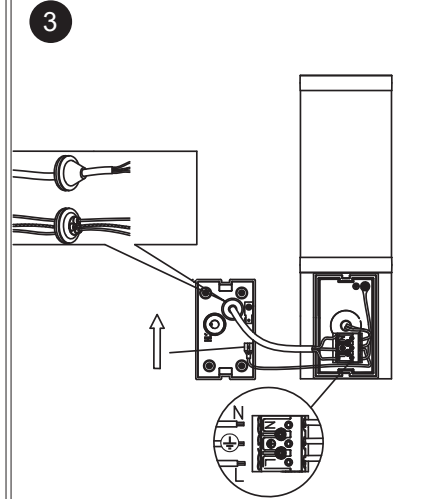

installation

- x4
- x4
- x1
- x2