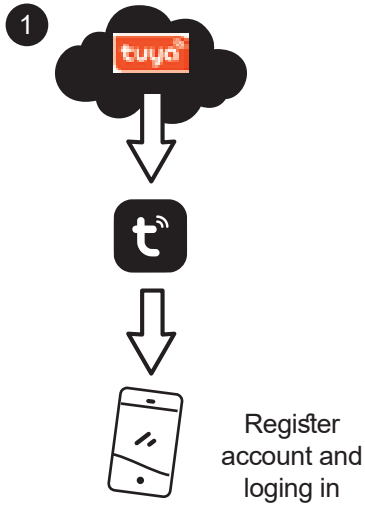

operation

Also the app available at

characteristics

DIMMABLE 4W 95lm ~ 16.1W 480lm LED CCT 3000 ~ 6500K

	220V-240V ~50Hz/60Hz	DRIVER BUILT-IN	2.4GHz	5GHz					

functions

manage from the mobile by wifi	dimmable	video camera max 3-5m	speaker max 1m	microphone max 1m