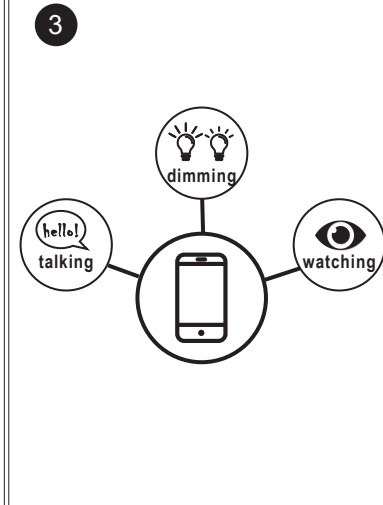

installation

- x4
- x4
- x1
- x2

operation

Also the app available at

characteristics

DIMMABLE 4W 95lm ~ 16.1W 480lm LED CCT 3000 ~ 6500K

	220V-240V ~50Hz/60Hz	DRIVER BUILT-IN	2.4GHz	5GHz					

functions

manage from the mobile by wifi	dimmable	video camera max 3-5m	speaker max 1m	microphone max 1m