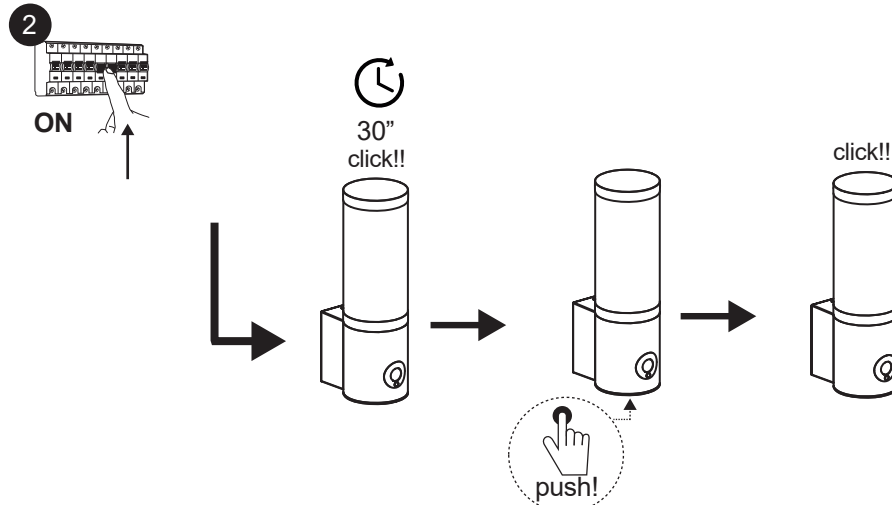

installation

- x4
- x4
- x1
- x2

operation

Also the app available at

characteristics

DIMMABLE 4W 95lm ~ 16.1W 480lm LED CCT 3000 ~ 6500K

	220V-240V ~50Hz/60Hz	DRIVER BUILT-IN	2.4GHz	5GHz					

functions

manage from the mobile by wifi	dimmable	video camera max 3-5m	speaker max 1m	microphone max 1m