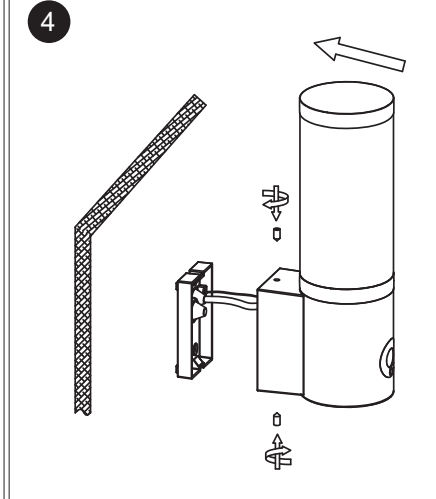

installation

- x4
- x4
- x1
- x2