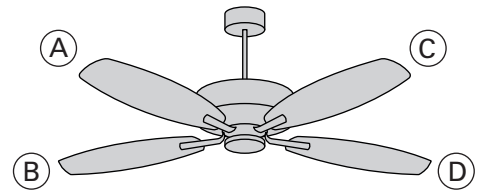

CALIBRATION

1

2

3

4

* 5

6

7