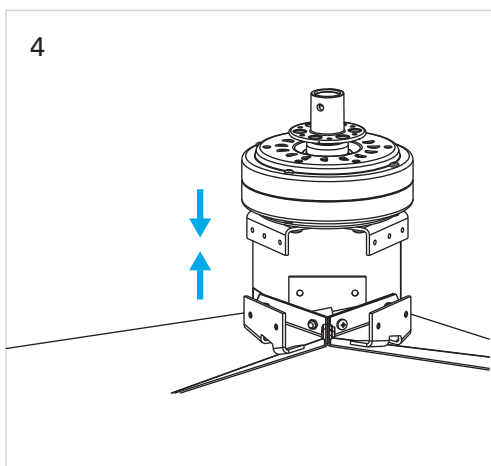

# Lace

VE-0007

FOR  
LIGHT

- ①  ON / OFF
- ② 
- ③ 
- ④ 
- ⑤ 
- ⑥ 
- ⑦ 
- ⑧  2h  OFF
- ⑨  4h  OFF
- ⑩  8h  OFF

# CALIBRATION

1   

2   

3   

4   

\* 5 

6 

7 