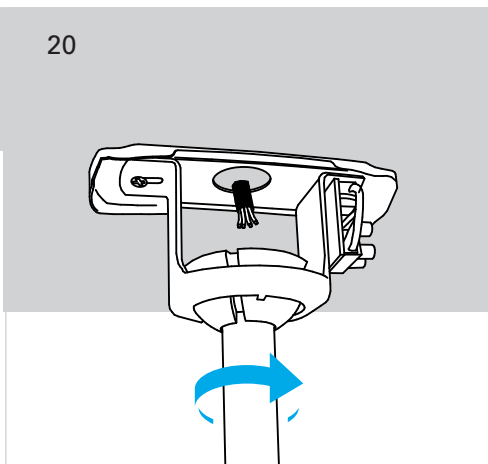

# Lace

VE-0007

FOR  
LIGHT

- ①  ON / OFF
- ② 
- ③ 
- ④ 
- ⑤ 
- ⑥ 
- ⑦ 
- ⑧  2h  OFF
- ⑨  4h  OFF
- ⑩  8h  OFF