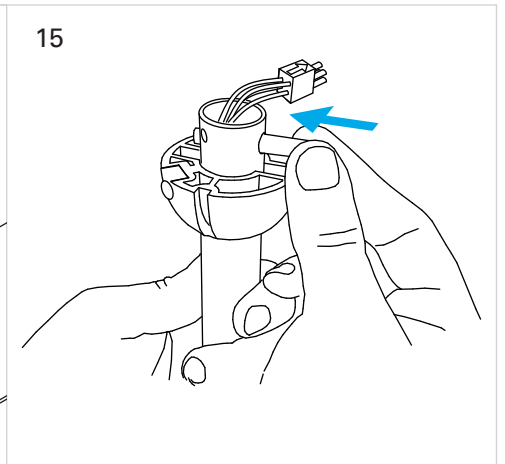

# Lace

VE-0007

FOR  
LIGHT

- ①  ON / OFF
- ② 
- ③ 
- ④ 
- ⑤ 
- ⑥ 
- ⑦ 
- ⑧  2h  OFF
- ⑨  4h  OFF
- ⑩  8h  OFF