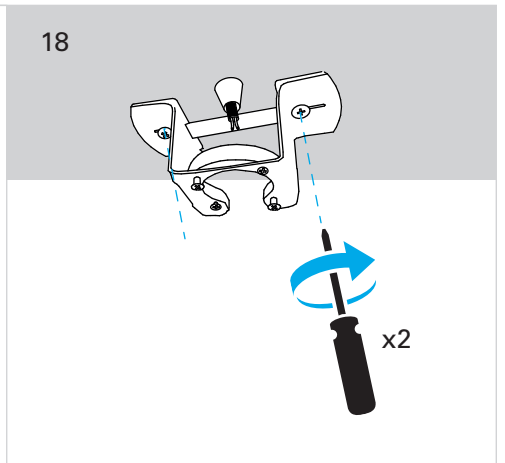

# Lace

VE-0007

FOR  
LIGHT

- ①  ON / OFF
- ② 
- ③ 
- ④ 
- ⑤ 
- ⑥ 
- ⑦ 
- ⑧  2h  OFF
- ⑨  4h  OFF
- ⑩  8h  OFF