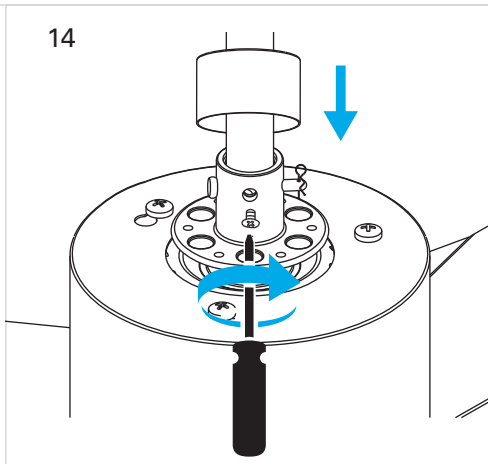

# Lace

VE-0007

FOR  
LIGHT

- ①  ON / OFF
- ② 
- ③ 
- ④ 
- ⑤ 
- ⑥ 
- ⑦ 
- ⑧  2h  OFF
- ⑨  4h  OFF
- ⑩  8h  OFF

# CALIBRATION

1   

2   

3   

4   

\* 5 

6 

7 