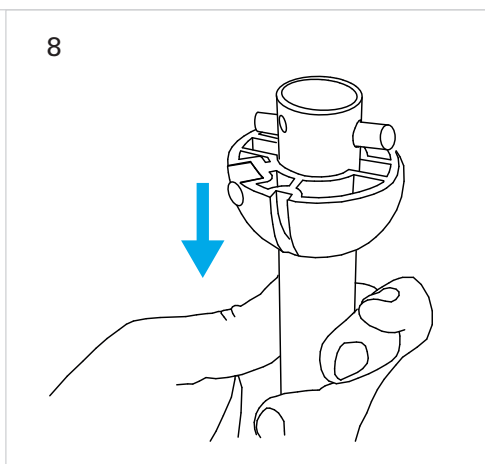

# Lace

VE-0007

FOR  
LIGHT

- ①  ON / OFF
- ② 
- ③ 
- ④ 
- ⑤ 
- ⑥ 
- ⑦ 
- ⑧  2h  OFF
- ⑨  4h  OFF
- ⑩  8h  OFF

# CALIBRATION

1   

2   

3   

4   

\* 5 

6 

7 