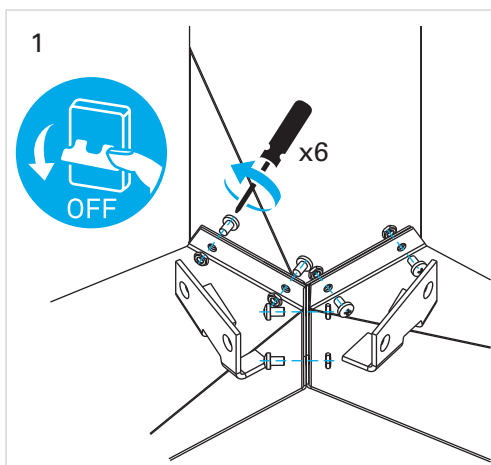

# Lace

VE-0007

FOR  
LIGHT

- ①  ON / OFF
- ② 
- ③ 
- ④ 
- ⑤ 
- ⑥ 
- ⑦ 
- ⑧  2h  OFF
- ⑨  4h  OFF
- ⑩  8h  OFF