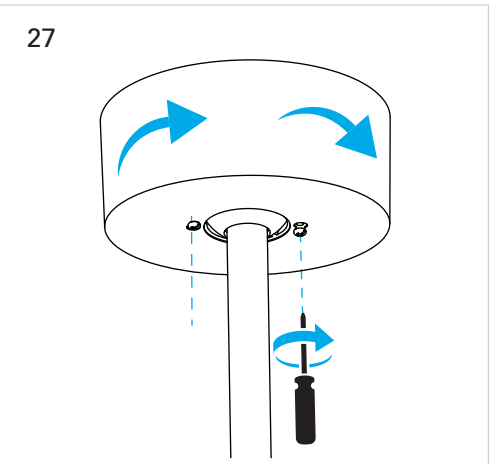

# Lace

VE-0007

FOR  
LIGHT

- ①  ON / OFF
- ② 
- ③ 
- ④ 
- ⑤ 
- ⑥ 
- ⑦ 
- ⑧  2h  OFF
- ⑨  4h  OFF
- ⑩  8h  OFF

# CALIBRATION

1   

2   

3   

4   

\* 5 

6 

7 