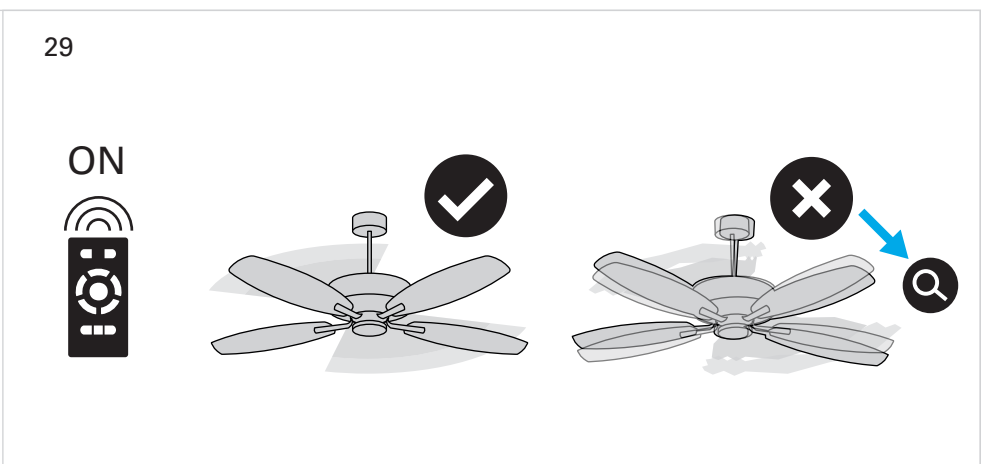

# Lace

VE-0007

FOR  
LIGHT

- ①  ON / OFF
- ② 
- ③ 
- ④ 
- ⑤ 
- ⑥ 
- ⑦ 
- ⑧  2h  OFF
- ⑨  4h  OFF
- ⑩  8h  OFF