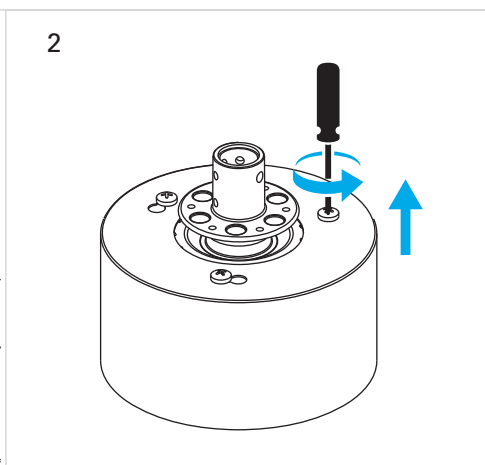

# Lace

VE-0007

FOR  
LIGHT

- ①  ON / OFF
- ② 
- ③ 
- ④ 
- ⑤ 
- ⑥ 
- ⑦ 
- ⑧  2h  OFF
- ⑨  4h  OFF
- ⑩  8h  OFF

# CALIBRATION

1   

2   

3   

4   

\* 5 

6 

7 