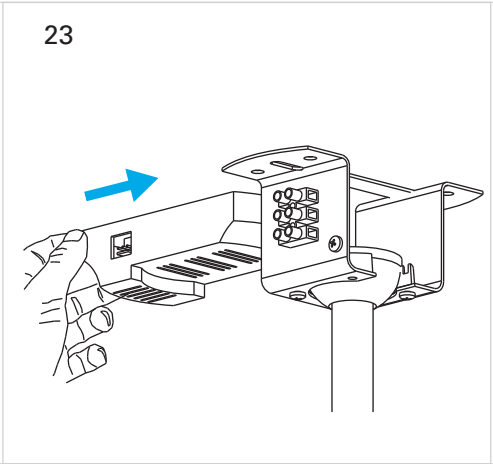

# Lace

VE-0007

FOR  
LIGHT

- ①  ON / OFF
- ② 
- ③ 
- ④ 
- ⑤ 
- ⑥ 
- ⑦ 
- ⑧  2h  OFF
- ⑨  4h  OFF
- ⑩  8h  OFF