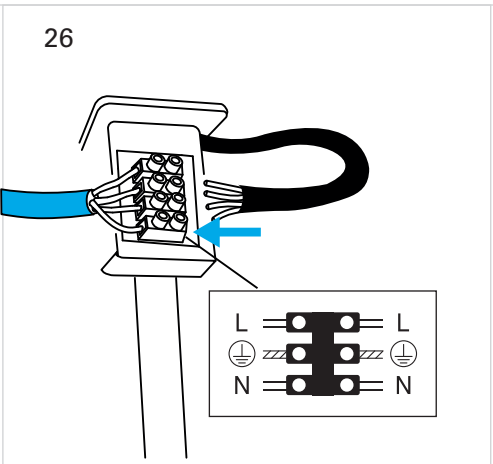

# Lace

VE-0007

FOR  
LIGHT

- ①  ON / OFF
- ② 
- ③ 
- ④ 
- ⑤ 
- ⑥ 
- ⑦ 
- ⑧  2h  OFF
- ⑨  4h  OFF
- ⑩  8h  OFF

# CALIBRATION

1   

2   

3   

4   

\* 5 

6 

7 