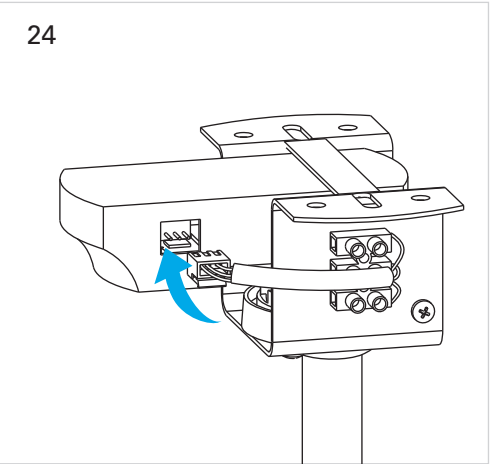

# Lace

VE-0007

FOR  
LIGHT

- ①  ON / OFF
- ② 
- ③ 
- ④ 
- ⑤ 
- ⑥ 
- ⑦ 
- ⑧  2h  OFF
- ⑨  4h  OFF
- ⑩  8h  OFF