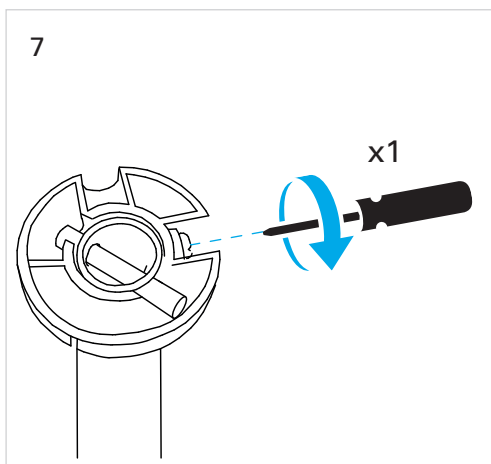

# Lace

VE-0007

FOR  
LIGHT

- ①  ON / OFF
- ② 
- ③ 
- ④ 
- ⑤ 
- ⑥ 
- ⑦ 
- ⑧  2h  OFF
- ⑨  4h  OFF
- ⑩  8h  OFF