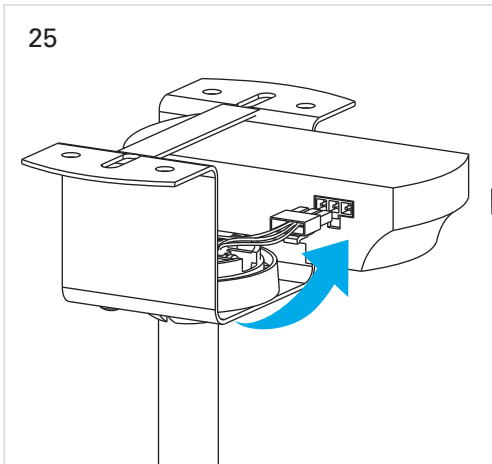

# Lace

VE-0007

FOR  
LIGHT

- ①  ON / OFF
- ② 
- ③ 
- ④ 
- ⑤ 
- ⑥ 
- ⑦ 
- ⑧  2h  OFF
- ⑨  4h  OFF
- ⑩  8h  OFF