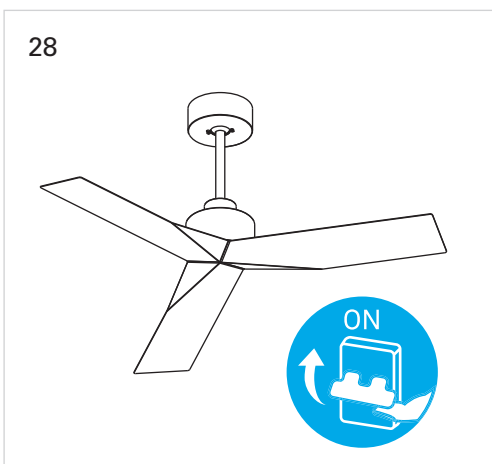

# Lace

VE-0007

FOR  
LIGHT

- ①  ON / OFF
- ② 
- ③ 
- ④ 
- ⑤ 
- ⑥ 
- ⑦ 
- ⑧  2h  OFF
- ⑨  4h  OFF
- ⑩  8h  OFF