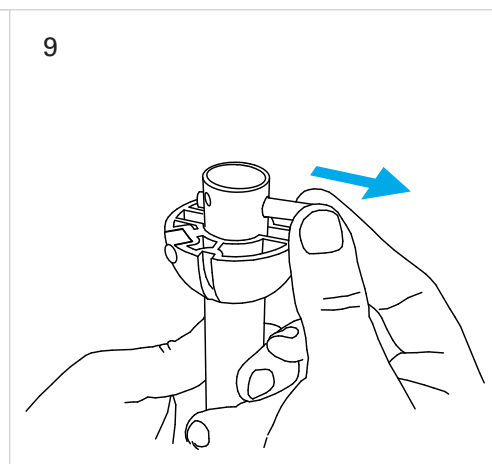

# Lace

VE-0007

FOR  
LIGHT

- ①  ON / OFF
- ② 
- ③ 
- ④ 
- ⑤ 
- ⑥ 
- ⑦ 
- ⑧  2h  OFF
- ⑨  4h  OFF
- ⑩  8h  OFF