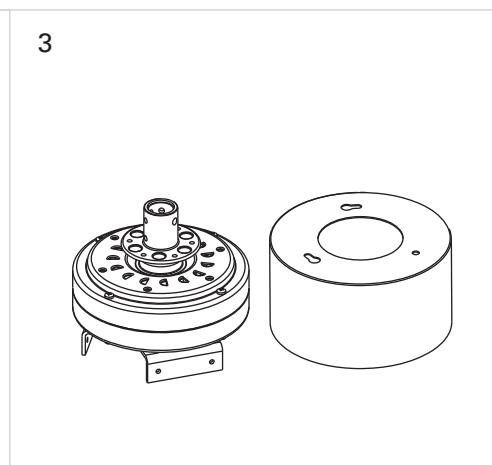

# Lace

VE-0007

FOR  
LIGHT

- ①  ON / OFF
- ② 
- ③ 
- ④ 
- ⑤ 
- ⑥ 
- ⑦ 
- ⑧  2h  OFF
- ⑨  4h  OFF
- ⑩  8h  OFF

# CALIBRATION

1   

2   

3   

4   

\* 5 

6 

7 