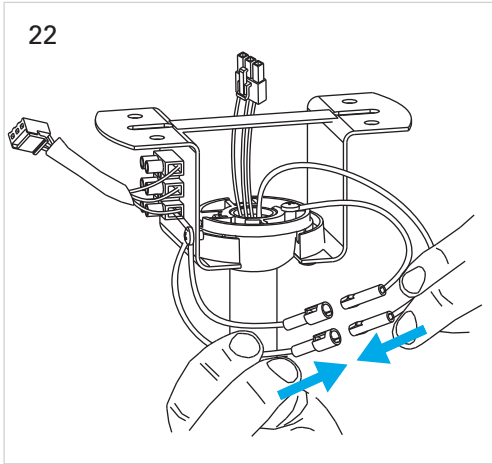

# Lace

VE-0007

FOR  
LIGHT

- ①  ON / OFF
- ② 
- ③ 
- ④ 
- ⑤ 
- ⑥ 
- ⑦ 
- ⑧  2h  OFF
- ⑨  4h  OFF
- ⑩  8h  OFF

# CALIBRATION

1   

2   

3   

4   

\* 5 

6 

7 