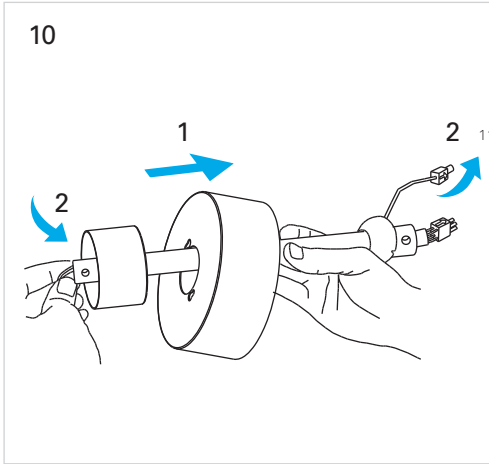

# Lace

VE-0007

FOR  
LIGHT

- ①  ON / OFF
- ② 
- ③ 
- ④ 
- ⑤ 
- ⑥ 
- ⑦ 
- ⑧  2h  OFF
- ⑨  4h  OFF
- ⑩  8h  OFF

# CALIBRATION

1   

2   

3   

4   

\* 5 

6 

7 