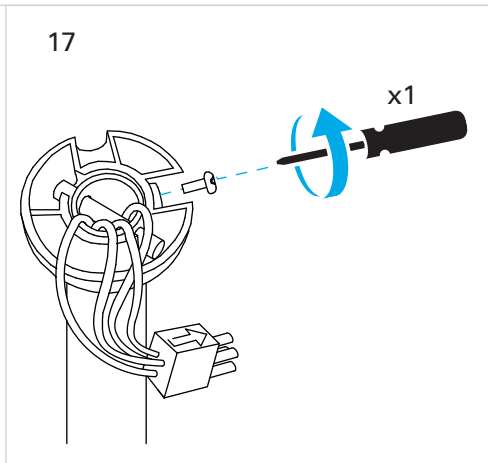

# Lace

VE-0007

FOR  
LIGHT

- ①  ON / OFF
- ② 
- ③ 
- ④ 
- ⑤ 
- ⑥ 
- ⑦ 
- ⑧  2h  OFF
- ⑨  4h  OFF
- ⑩  8h  OFF

# CALIBRATION

1   

2   

3   

4   

\* 5 

6 

7 