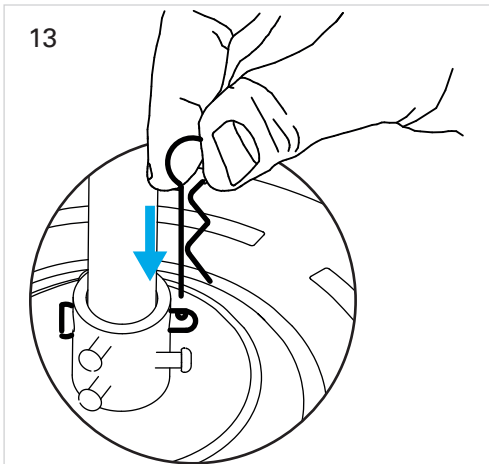

# Lace

VE-0007

FOR  
LIGHT

- ①  ON / OFF
- ② 
- ③ 
- ④ 
- ⑤ 
- ⑥ 
- ⑦ 
- ⑧  2h  OFF
- ⑨  4h  OFF
- ⑩  8h  OFF

# CALIBRATION

1   

2   

3   

4   

\* 5 

6 

7 