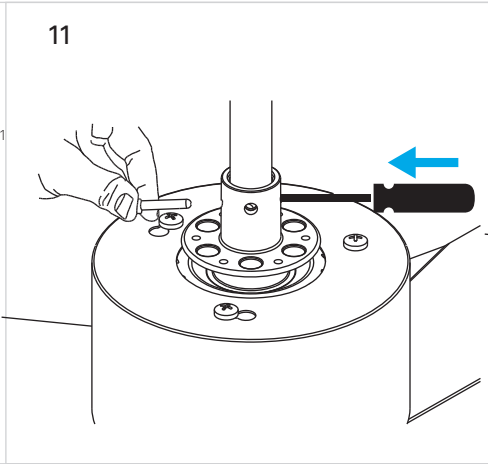

# Lace

VE-0007

FOR  
LIGHT

- ①  ON / OFF
- ② 
- ③ 
- ④ 
- ⑤ 
- ⑥ 
- ⑦ 
- ⑧  2h  OFF
- ⑨  4h  OFF
- ⑩  8h  OFF

# CALIBRATION

1   

2   

3   

4   

\* 5 

6 

7 