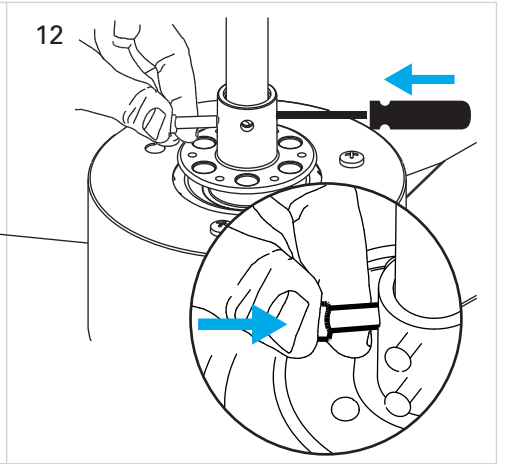

# Lace

VE-0007

FOR  
LIGHT

- ①  ON / OFF
- ② 
- ③ 
- ④ 
- ⑤ 
- ⑥ 
- ⑦ 
- ⑧  2h  OFF
- ⑨  4h  OFF
- ⑩  8h  OFF

# CALIBRATION

1   

2   

3   

4   

\* 5 

6 

7 