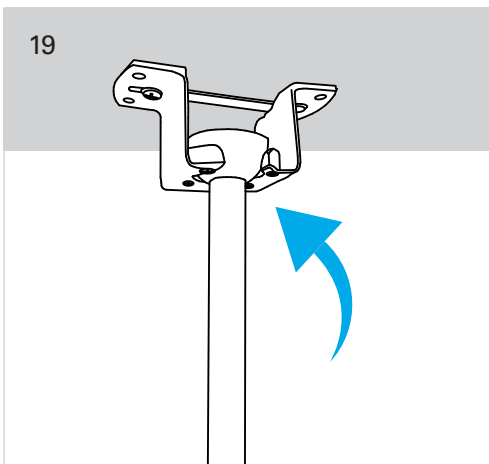

# Lace

VE-0007

FOR  
LIGHT

- ①  ON / OFF
- ② 
- ③ 
- ④ 
- ⑤ 
- ⑥ 
- ⑦ 
- ⑧  2h  OFF
- ⑨  4h  OFF
- ⑩  8h  OFF

# CALIBRATION

1   

2   

3   

4   

\* 5 

6 

7 