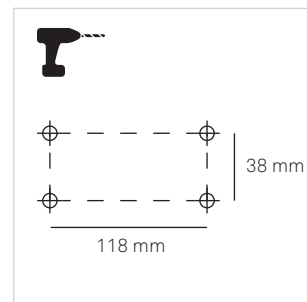

# Lace

VE-0007

FOR  
LIGHT

- ①  ON / OFF
- ② 
- ③ 
- ④ 
- ⑤ 
- ⑥ 
- ⑦ 
- ⑧  2h  OFF
- ⑨  4h  OFF
- ⑩  8h  OFF

# CALIBRATION

1   

2   

3   

4   

\* 5 

6 

7 