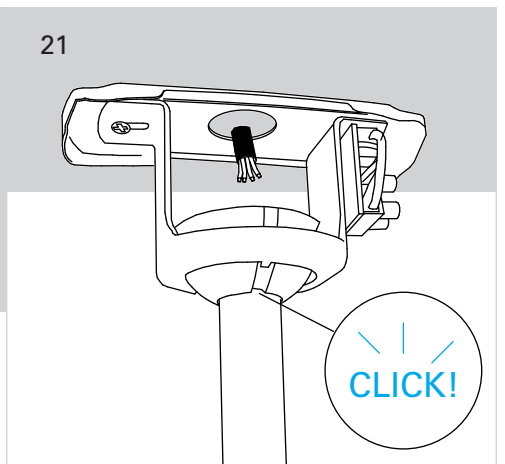

# Lace

VE-0007

FOR  
LIGHT

- ①  ON / OFF
- ② 
- ③ 
- ④ 
- ⑤ 
- ⑥ 
- ⑦ 
- ⑧  2h  OFF
- ⑨  4h  OFF
- ⑩  8h  OFF