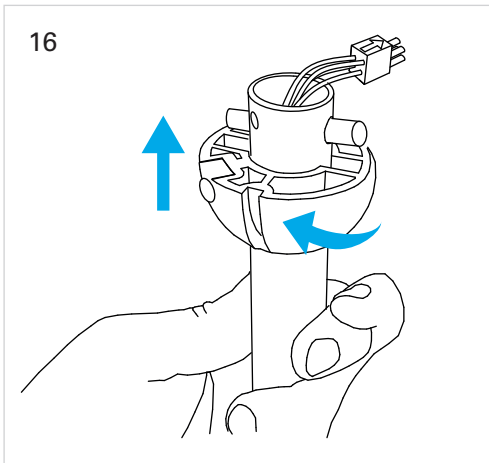

# Lace

VE-0007

FOR  
LIGHT

- ①  ON / OFF
- ② 
- ③ 
- ④ 
- ⑤ 
- ⑥ 
- ⑦ 
- ⑧  2h  OFF
- ⑨  4h  OFF
- ⑩  8h  OFF

# CALIBRATION

1   

2   

3   

4   

\* 5 

6 

7 