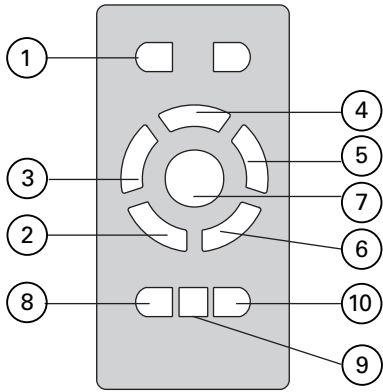

# Lace

VE-0007

FOR  
LIGHT

- ①  ON / OFF
- ② 
- ③ 
- ④ 
- ⑤ 
- ⑥ 
- ⑦ 
- ⑧  2h  OFF
- ⑨  4h  OFF
- ⑩  8h  OFF

# CALIBRATION

1   

2   

3   

4   

\* 5 

6 

7 