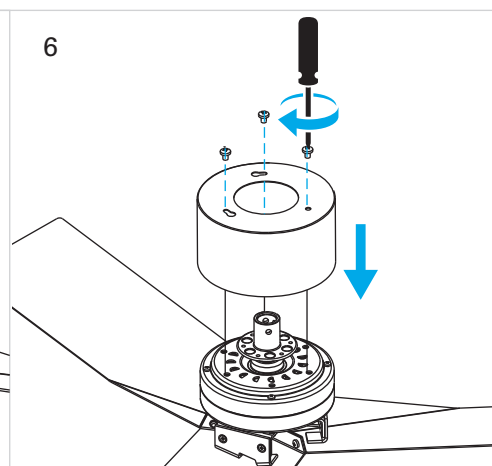

# Lace

VE-0007

FOR  
LIGHT

- ①  ON / OFF
- ② 
- ③ 
- ④ 
- ⑤ 
- ⑥ 
- ⑦ 
- ⑧  2h  OFF
- ⑨  4h  OFF
- ⑩  8h  OFF

# CALIBRATION

1   

2   

3   

4   

\* 5 

6 

7 