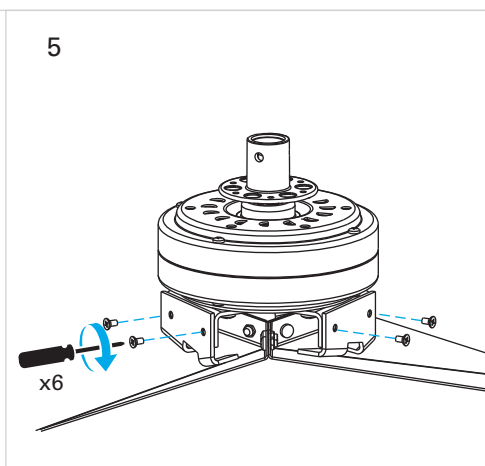

# Lace

VE-0007

FOR  
LIGHT

- ①  ON / OFF
- ② 
- ③ 
- ④ 
- ⑤ 
- ⑥ 
- ⑦ 
- ⑧  2h  OFF
- ⑨  4h  OFF
- ⑩  8h  OFF

# CALIBRATION

1   

2   

3   

4   

\* 5 

6 

7 