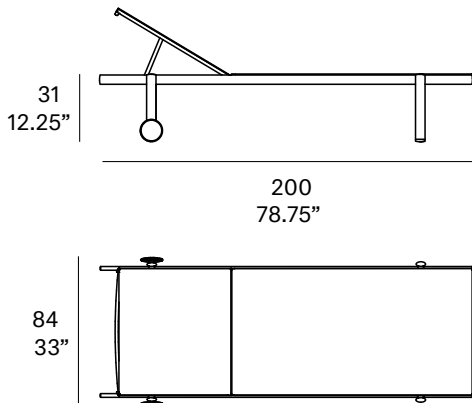

outdoor

Up Chaise longue with wheels / tumbona con ruedas

Studio expormim 2020

C200

Chaise longue with wheels made of high resistance extruded aluminum tube. Possibility of customization through a wide variety of self-supporting mesh fabrics completely suitable for outdoor use. Stackable.

Tumbona con ruedas fabricada en tubo de aluminio extruido de alta resistencia. Posibilidad de personalización mediante una amplia variedad de tejidos autoportantes totalmente aptos para el exterior. Apilable.

Shipment details

| | |
|---|---|
| Qty | 2 chaise longues (1 box) |
| Volume | 0,65 m3 / 23 ft3 |
| Gross weight | 18 kg / 59.5 lb |
| Net weight | 9,5 kg / 21 lb |
| Item dimensions (width x depth x height) | 84 x 200 x 31 cm 33" x 78.75" x 12.25" |