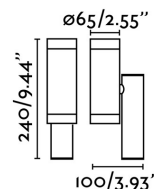

STEPS White wall lamp GU10 35W

Ref. 75500

Modern wall lamp for outdoor lighting made from aluminium with a tempered glass diffuser. Designed by: Estudi Ribaudí.

Specifications

Bulb:	2xGU10 35W
Bulb included:	No
Transformer:	
Transformer included:	No
Voltage:	100-240V
Operating Frequency:	50/60Hz
IP:	44
Class:	I
Material:	Aluminium and tempered glass diffuser
Designer:	ESTUDI RIBAUDÍ
Recommended bulb:	17317
Description of recommended Bulb:	BULB GU10 LED 8W 4000K 38°
Length:	70 mm
Net Width:	100 mm
Height:	240 mm
Diameter:	65 Ø
Net Weight:	0.90 kg
Volume:	0.00198 m3