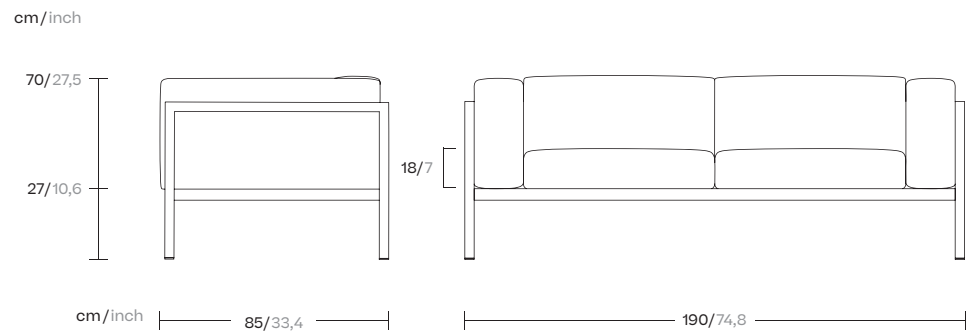

Landscape
2 Seater XL
by Kettal Studio

kettal

2 Seater XL

Designer
Kettal Studio

Collection
Landscape

Reference
KS9400800

1/3

Landscape aims to be part of a project. It is not understood as an item apart, but instead relates to its environment and melds with it. It is the project that is important, not the product, and this is its essence. Its rationalist construction seeks to give order, form and structure to the outdoor space, although, in terms of function, it has been designed to give shelter: to shade and cool or protect from the rain and wind.

kettal

2 Seater XL

Designer
Kettal Studio

Collection
Landscape

Reference
KS9400800

2/3

Materials

Fabric