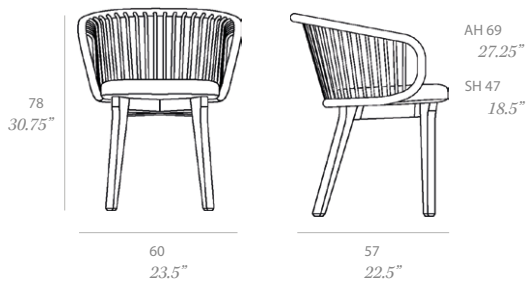

indoor

Huma

Dining armchair with solid wood legs / sillón comedor con patas de madera

Mario Ruiz, 2015

T070 W

Backrest comes in natural rattan. Legs are made of beech wood or lacquered beech wood option. Upholstered seat. Multiple upholstery options are available: natural or faux leather, virgin wool fabrics, velvet and polypropylene.

Shipment details

Qty	1 armchair (1 box)
Volume	0,33 m3 / 11.65 ft3
Gross weight	16 kg / 35 lb
Net weight	12 kg / 26 lb
Item dimensions (width x depth x height)	60 x 57 x 74 cm 23.55" x 22.5" x 30.75"
COM (1, 40 - 1,50 m / 54"-59")	0,65 m / 0.71 yd