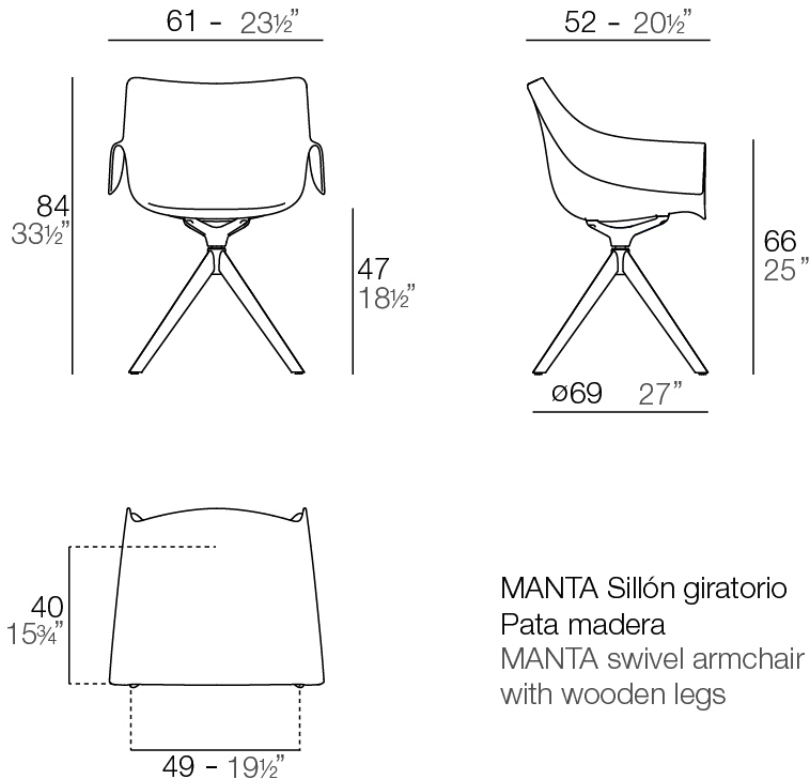

# Manta wooden swivel armchair

by Eugeni Quitllet

New outdoor and indoor chair collection. The versatile Manta chair adapts perfectly to any space, whether in a home, office, or public setting. This is all possible thanks to an interchangeable design made up of seats and bases to create countless combinations.

## Description

MANTA Sillón giratorio  
 Pata madera  
 MANTA swivel armchair  
 with wooden legs