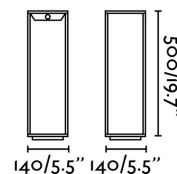

Designer:

Length: 140 mm

Net Width: 500 mm

Height: 140 mm

Net Weight: 1.45 kg

Volume: 0.00140 m3

8421776145245