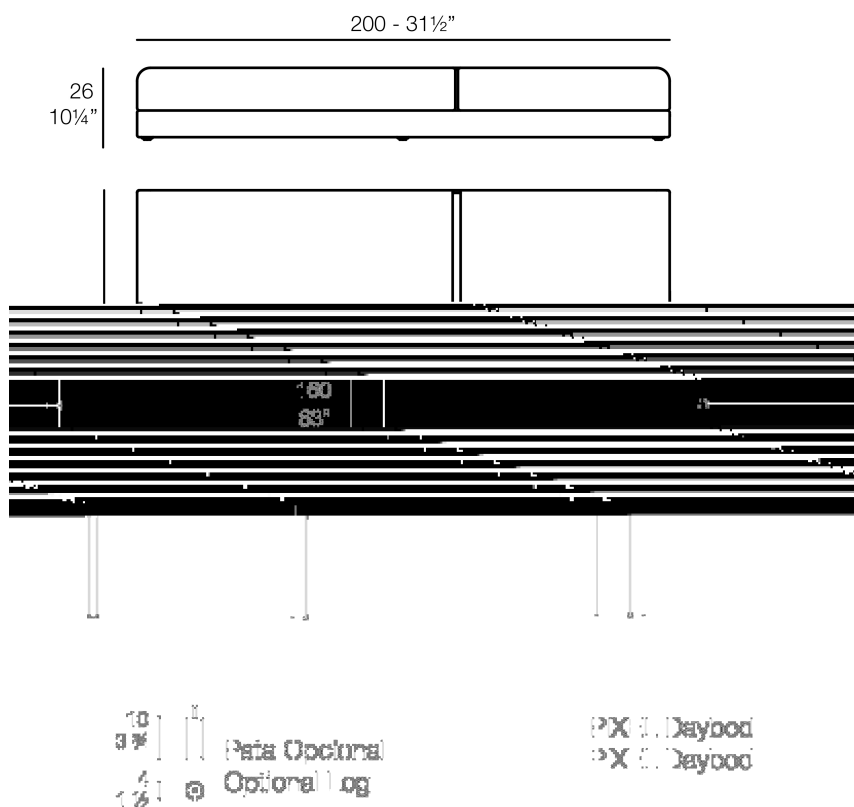

Info

Description

Weight: 54.26 Kg

Accessories

- LEGS

Finishes

finishes

BASIC