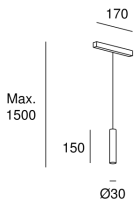

### TECHNICAL FEATURES

Power (W) : 3.1W

Total power consumption of light (W) : 4.6W

Real lumens : 269

Real lm/W : 58

Correlated Colour Temperature (CCT) : LED warm-white 2700K

Dimming protocol : ON-OFF

Lens / reflector angle : MEDIUM 37°

UGR crosswise: 14.2

UGR lengthwise: 14.2

UGR	
S=0.250	
Ceiling / cavity	0.7
Walls	0.5
Working Plane	0.2
Room dimensions	X=4H, Y=8H
UGR crosswise	14.2
UGR lengthwise	14.2