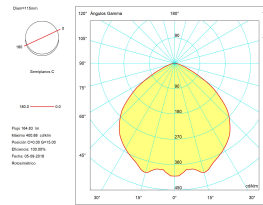

### LUMINOTECHNIC FEATURES

Light source: LED LUMILEDS

CRI: 80

MacAdam steps: 3

Photobiological risk: RG0

UGR

UGR crosswise: 20.5

UGR lengthwise: 20.5