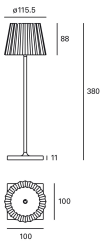

### TECHNICAL FEATURES

IP54 IK10

Power (W) : 1.3W

Total power consumption of light (W) : 6.5W

Real lumens : 165

Real lm/W : 25

Correlated Colour Temperature (CCT) : LED warm-white 3000K

Dimming protocol : ON-OFF

Lens / reflector angle : HORIZONTAL 106°

UGR : <=22

Structure material : Aluminium

Structure finish : Black

Diffuser material : Polycarbonate

Diffuser finish : Tinted

Voltage / frequency : 100-240V/50-60Hz

Power Factor : 0.40