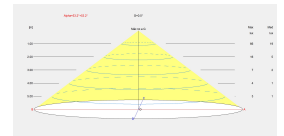

### LUMINOTECHNIC FEATURES

Light source: LED LUMILEDS

CRI: 80

MacAdam steps: 3

Photobiological risk: RG0

UGR

UGR crosswise: 20.5

UGR lengthwise: 20.5