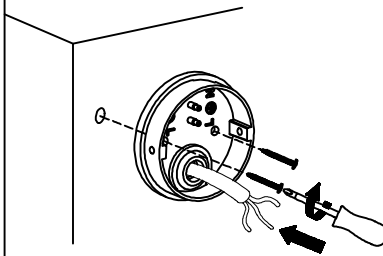

**OUTDOOR**

**You will need**

**01**

**02**

**03**

**04**

**05**

**06**

1 x GU10 MAX 8W LED NOT INCL

TECHNICAL FEATURES - CARACTERÍSTICAS TÉCNICAS

100V-240V  
~50Hz/60Hz

IP44