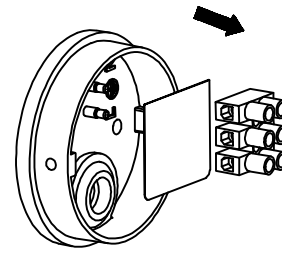

**OUTDOOR**

**You will need**

**01**

**02**

**03**

**04**

**05**

**06**

1 x GU10 MAX 8W LED NOT INCL

TECHNICAL FEATURES - CARACTERÍSTICAS TÉCNICAS

100V-240V  
~50Hz/60Hz

IP44