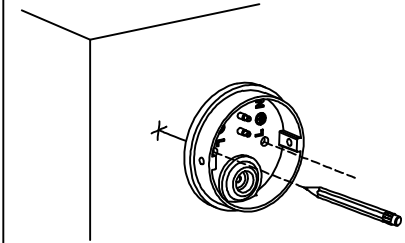

**OUTDOOR**

**You will need**

**01**

**02**

**03**

**04**

**05**

**06**

1 x GU10 MAX 8W LED NOT INCL

TECHNICAL FEATURES - CARACTERÍSTICAS TÉCNICAS

100V-240V  
~50Hz/60Hz

IP44