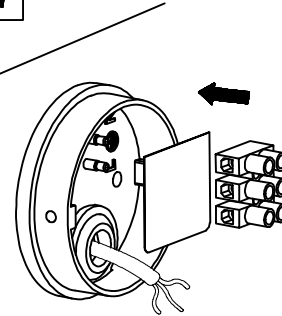

OUTDOOR

You will need

01

02

03

04

05

06

07

08

L= Brown or Red
N= Blue
⊕=Green/Yellow

09

10

11

12

LIGHT SOURCE - FUENTE DE LUZ

1 x GU10 MAX 8W LED NOT INCL

TECHNICAL FEATURES - CARACTERÍSTICAS TÉCNICAS

100V-240V
~50Hz/60Hz

IP44