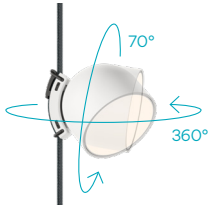

Spotlight

Accent lighting