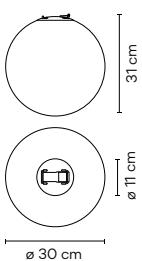

6235

Finishes

- 11 Black (NCS S 8500-N)
- 13 White Grey L1 (NCS S 1000-N)
- 24 Beige M1 (NCS S 2005-Y50R)
- 37 Terra Red (NCS S 4040-Y70R)
- 42 Blue M1 (NCS S 5010-B10G)
- 53 Green M1 (NCS S 6005-G80Y)

Materials

Diffuser: Triplex opal glass.
Body: Aluminum.

Light Source

/1_ LED 2700 K. CRI >90.
/2_ LED 3000 K. CRI >90.
/3_ LED 3500 K. CRI >90.
Ⓢ
1 x LED 16 W 850mA.
1492 lm. 93,25 lm/W.

Packaging

1 Box
0,364 x 0,364 x 0,364 m.
Vol. 0,0482 m³.
Gross weight 2,50 Kg.
Net weight 1,80 Kg.

Dimming control

6235_/_/0 On/ Off
6235_/_/F Simultaneous line
DALI, 1-10V, Push, Casambi
6235_/_/Z Casambi integrated on each
individual luminaire (P2P)