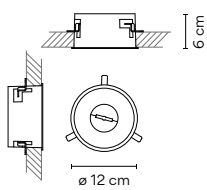

Built-in Canopy
E3 Ø 120 mm.
Wattage options:
>25W.
<240W.

Driver Constant Voltage 42V.
90-305 VAC. 100~240V. 50/60Hz.

Dimming options:
On/ Off.
Simultaneous line DALI / 1-10V / Push / Casambi.
Casambi integrated on each individual luminaire (P2P).

Body: ABS.
Net weight 1,08 - 1,860 Kg.

11 Black
(NCS S 8500-N)