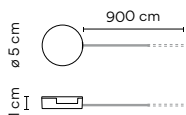

Plug-in Floor Switch
E6 Ø 90 mm.
Wattage options:
<60W.

Driver Constant Voltage 42V.
90-305 VAC. 100~240V. 50/60Hz.

Dimming options:
On/ Off.
Push.
Casambi P2P.

Body: ABS.

11 Black
(NCS S 8500-N)