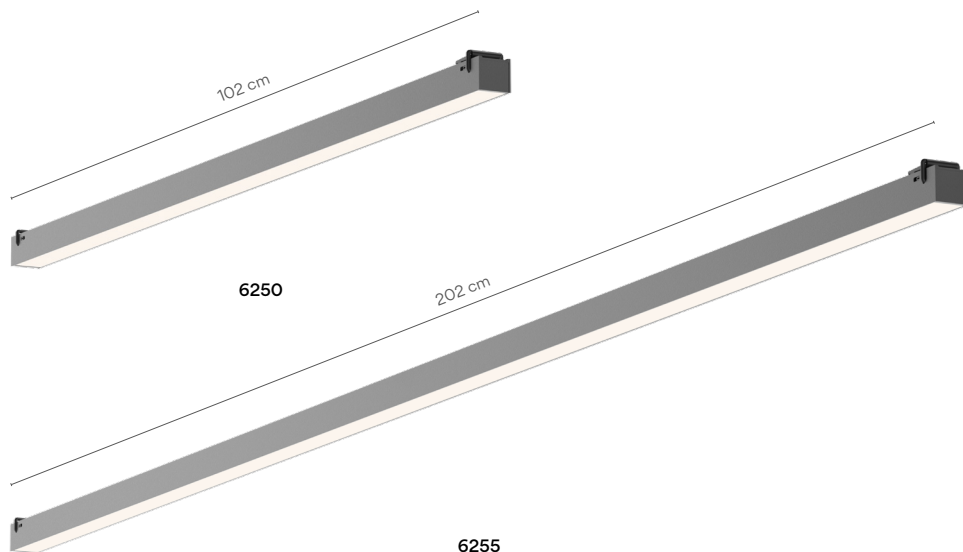

Linear Diffuser

General lighting