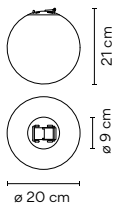

Sphere

360° Diffusion lighting

6230

Finishes

- 11 Black (NCS S 8500-N)
- 13 White Grey L1 (NCS S 1000-N)
- 24 Beige M1 (NCS S 2005-Y50R)
- 37 Terra Red (NCS S 4040-Y70R)
- 42 Blue M1 (NCS S 5010-B10G)
- 53 Green M1 (NCS S 6005-G80Y)

Materials

Diffuser: Triplex opal glass.
Body: Aluminum.

Light Source

/1_ LED 2700 K. CRI >90.
/2_ LED 3000 K. CRI >90.
/3_ LED 3500 K. CRI >90.
Ⓢ
1 x LED 7,9 W 450mA.
846 lm. 107,09 lm/W.

Packaging

1 Box
0,26 x 0,26 x 0,26 m.
Vol. 0,0175 m³.
Gross weight 1,56 Kg.
Net weight 0,93 Kg.

Dimming control

6230_/_/0 On/ Off
6230_/_/F Simultaneous line
DALI, 1-10V, Push, Casambi
6230_/_/Z Casambi integrated on each
individual luminaire (P2P)

6235

Finishes

- 11 Black (NCS S 8500-N)
- 13 White Grey L1 (NCS S 1000-N)
- 24 Beige M1 (NCS S 2005-Y50R)
- 37 Terra Red (NCS S 4040-Y70R)
- 42 Blue M1 (NCS S 5010-B10G)
- 53 Green M1 (NCS S 6005-G80Y)

Materials

Diffuser: Triplex opal glass.
Body: Aluminum.

Light Source

/1_ LED 2700 K. CRI >90.
/2_ LED 3000 K. CRI >90.
/3_ LED 3500 K. CRI >90.
Ⓢ
1 x LED 16 W 850mA.
1492 lm. 93,25 lm/W.

Packaging

1 Box
0,364 x 0,364 x 0,364 m.
Vol. 0,0482 m³.
Gross weight 2,50 Kg.
Net weight 1,80 Kg.

Dimming control

6235_/_/0 On/ Off
6235_/_/F Simultaneous line
DALI, 1-10V, Push, Casambi
6235_/_/Z Casambi integrated on each
individual luminaire (P2P)