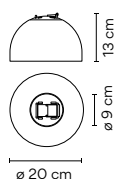

Semisphere

Directed diffusion lighting

6220

Finishes

- 11 Black (NCS S 8500-N)
- 13 White Grey L1 (NCS S 1000-N)
- 24 Beige M1 (NCS S 2005-Y50R)
- 37 Terra Red (NCS S 4040-Y70R)
- 42 Blue M1 (NCS S 5010-B10G)
- 53 Green M1 (NCS S 6005-G80Y)

Materials

Shade: Aluminum.
Diffuser: Polycarbonate.

Light Source

/1_ LED 2700 K. CRI >90.
/2_ LED 3000 K. CRI >90.
/3_ LED 3500 K. CRI >90.
Ⓢ
1 x LED 7,9 W 450mA. E

Packaging

1 Box
0,26 x 0,26 x 0,26 m.
Vol. 0,0175 m³.
Gross weight 1,20 Kg.
Net weight 0,78 Kg.

Dimming control

6220_/_0 On/ Off
6220_/_F Simultaneous line
DALI, 1-10V, Push, Casambi
6220_/_Z Casambi integrated on each
individual luminaire (P2P)

6225

Finishes

- 11 Black (NCS S 8500-N)
- 13 White Grey L1 (NCS S 1000-N)
- 24 Beige M1 (NCS S 2005-Y50R)
- 37 Terra Red (NCS S 4040-Y70R)
- 42 Blue M1 (NCS S 5010-B10G)
- 53 Green M1 (NCS S 6005-G80Y)

Materials

Shade: Aluminum.
Diffuser: Polycarbonate.

Light Source

/1_ LED 2700 K. CRI >90.
/2_ LED 3000 K. CRI >90.
/3_ LED 3500 K. CRI >90.
Ⓢ
1 x LED 16 W 850mA. F

Packaging

1 Box
0,364 x 0,364 x 0,364 m.
Vol. 0,0482 m³.
Gross weight 2 Kg.
Net weight 1,5 Kg.

Dimming control

6225_/_0 On/ Off
6225_/_F Simultaneous line
DALI, 1-10V, Push, Casambi
6225_/_Z Casambi integrated on each
individual luminaire (P2P)