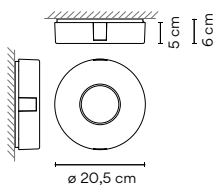

Surface Canopy S
E1 Ø 205 mm.
Wattage options:
<60W.

Driver Constant Voltage 42V.
90-305 VAC. 100~240V. 50/60Hz.
Dimming options:
On/ Off.
Simultaneous line DALI / 1-10V / Push / Casambi.
Casambi integrated on each individual luminaire (P2P).

Body: ABS.
Net weight 0,9 Kg.

11 Black
(NCS S 8500-N)