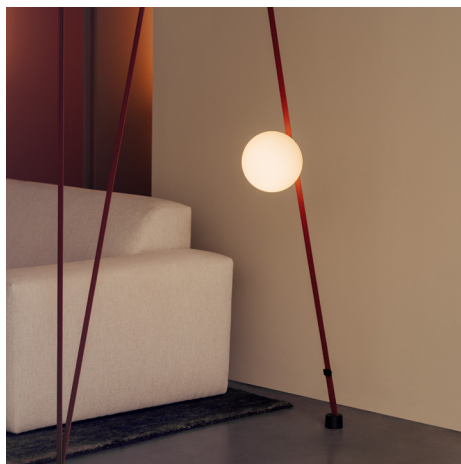

Sphere

360° Diffusion lighting

6230

Finishes

- 11 Black (NCS S 8500-N)
- 13 White Grey L1 (NCS S 1000-N)
- 24 Beige M1 (NCS S 2005-Y50R)
- 37 Terra Red (NCS S 4040-Y70R)
- 42 Blue M1 (NCS S 5010-B10G)
- 53 Green M1 (NCS S 6005-G80Y)

Materials

Diffuser: Triplex opal glass.
Body: Aluminum.

Light Source

/1_ LED 2700 K. CRI >90.
/2_ LED 3000 K. CRI >90.
/3_ LED 3500 K. CRI >90.
Ⓢ
1 x LED 7,9 W 450mA.
846 lm. 107,09 lm/W.

Packaging

1 Box
0,26 x 0,26 x 0,26 m.
Vol. 0,0175 m³.
Gross weight 1,56 Kg.
Net weight 0,93 Kg.

Dimming control

6230_/_/0 On/ Off
6230_/_/F Simultaneous line
DALI, 1-10V, Push, Casambi
6230_/_/Z Casambi integrated on each
individual luminaire (P2P)

6235

Finishes

- 11 Black (NCS S 8500-N)
- 13 White Grey L1 (NCS S 1000-N)
- 24 Beige M1 (NCS S 2005-Y50R)
- 37 Terra Red (NCS S 4040-Y70R)
- 42 Blue M1 (NCS S 5010-B10G)
- 53 Green M1 (NCS S 6005-G80Y)

Materials

Diffuser: Triplex opal glass.
Body: Aluminum.

Light Source

/1_ LED 2700 K. CRI >90.
/2_ LED 3000 K. CRI >90.
/3_ LED 3500 K. CRI >90.
Ⓢ
1 x LED 16 W 850mA.
1492 lm. 93,25 lm/W.

Packaging

1 Box
0,364 x 0,364 x 0,364 m.
Vol. 0,0482 m³.
Gross weight 2,50 Kg.
Net weight 1,80 Kg.

Dimming control

6235_/_/0 On/ Off
6235_/_/F Simultaneous line
DALI, 1-10V, Push, Casambi
6235_/_/Z Casambi integrated on each
individual luminaire (P2P)