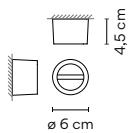

**Dimming options:**  
On/ Off.  
Simultaneous line DALI / 1-10V / Push / Casambi.  
Casambi integrated on each individual luminaire (P2P).

**Body:** ABS.  
Net weight 0,87 - 1,65 Kg.

**11 Black**  
(NCS S 8500-N)