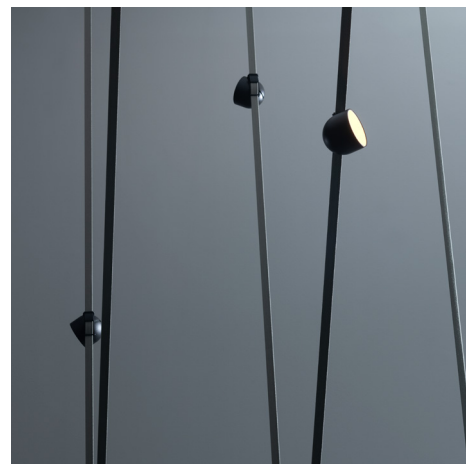

Spotlight

Directed diffusion lighting

6215

Directed diffusion lighting

Finishes

- 11 Black (NCS S 8500-N)
- 13 White Grey L1 (NCS S 1000-N)
- 24 Beige M1 (NCS S 2005-Y50R)
- 37 Terra Red (NCS S 4040-Y70R)
- 42 Blue M1 (NCS S 5010-B10G)
- 53 Green M1 (NCS S 6005-G80Y)

Materials

Shade: Aluminum.
Diffuser: Polycarbonate.

Light Source

/1_ LED 2700 K. CRI >90.
/2_ LED 3000 K. CRI >90.
/3_ LED 3500 K. CRI >90.
Ⓢ
1 x LED 4,2 W 250mA.
491 lm. 116,9 lm/W.

Packaging

1 Box
0,193 x 0,161 x 0,148 m.
Vol. 0,0046 m³.
Gross weight 0,719 Kg.
Net weight 0,51 Kg.

Dimming control

6215_/_/0 On/ Off
6215_/_/F Simultaneous line
DALI, 1-10V, Push, Casambi
6215_/_/Z Casambi integrated on each
individual luminaire (P2P)