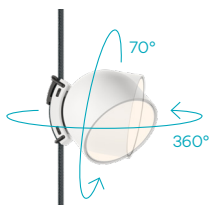

Spotlight

Directed diffusion lighting

Ø 10 cm
6215