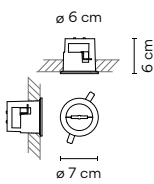

Surface Canopy S
E1 Ø 205 mm.
Wattage options:
<60W.

Driver Constant Voltage 42V.
90-305 VAC. 100~240V. 50/60Hz.
Dimming options:
On/ Off.
Simultaneous line DALI / 1-10V / Push / Casambi.
Casambi integrated on each individual luminaire (P2P).

Body: ABS.
Net weight 0,9 Kg.

11 Black
(NCS S 8500-N)

Surface Canopy M
E2 Ø 260 mm.
Wattage options:
>60W.
<240W.

Driver Constant Voltage 42V.
90-305 VAC. 100~240V. 50/60Hz.

Dimming options:
On/ Off.
Simultaneous line DALI / 1-10V / Push / Casambi.
Casambi integrated on each individual luminaire (P2P).

Body: ABS.
Net weight 1,8 Kg.

11 Black
(NCS S 8500-N)

Built-in Canopy
E3 Ø 120 mm.
Wattage options:
>25W.
<240W.

Driver Constant Voltage 42V.
90-305 VAC. 100~240V. 50/60Hz.

Dimming options:
On/ Off.
Simultaneous line DALI / 1-10V / Push / Casambi.
Casambi integrated on each individual luminaire (P2P).

Body: ABS.
Net weight 1,08 - 1,860 Kg.

11 Black
(NCS S 8500-N)

Remote Built-in Canopy
E4 Ø 110 mm.
Wattage options:
>25W.
<240W.

Driver Constant Voltage 42V.
90-305 VAC. 100~240V. 50/60Hz.

Dimming options:
On/ Off.
Simultaneous line DALI / 1-10V / Push / Casambi.
Casambi integrated on each individual luminaire (P2P).

Body: ABS.
Net weight 0,87 - 1,65 Kg.

11 Black
(NCS S 8500-N)

Remote Surface Canopy
E5 Ø 60 mm.
Wattage options:
>25W.
<240W.

Driver Constant Voltage 42V.
90-305 VAC. 100~240V. 50/60Hz.

Dimming options:
On/ Off.
Simultaneous line DALI / 1-10V / Push / Casambi.
Casambi integrated on each individual luminaire (P2P).

Body: Aluminum.
Net weight 0,95 - 1,73 Kg.

11 Black
(NCS S 8500-N)

Plug-in Floor Switch
E6 Ø 90 mm.
Wattage options:
<60W.

Driver Constant Voltage 42V.
90-305 VAC. 100~240V. 50/60Hz.

Dimming options:
On/ Off.
Push.
Casambi P2P.

Body: ABS.

11 Black
(NCS S 8500-N)