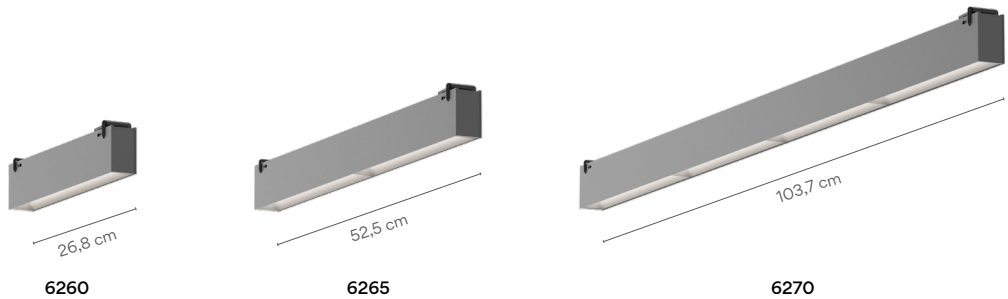

#### Dimming control

6255\_/\_/0 On/ Off

6255\_/\_/F Simultaneous line  
DALI, 1-10V, Push, Casambi

6255\_/\_/Z Casambi integrated on each  
individual luminaire (P2P)

Linear Low UGR - High-Comfort

High-comfort,  
low-glare general linear lighting