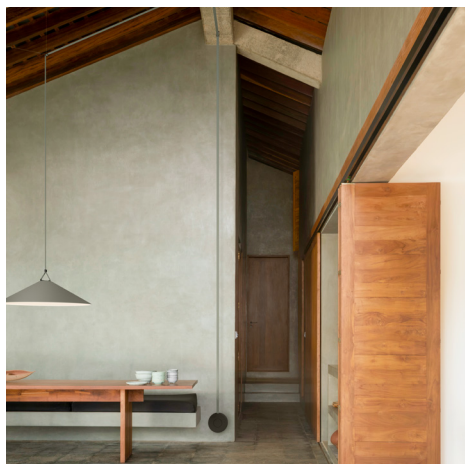

Cone

Directed diffusion lighting

Ø 60 cm
6240

Ø 80 cm
6245

6240

Finishes

- 11 Black (NCS S 8500-N)
- 13 White Grey L1 (NCS S 1000-N)
- 24 Beige M1 (NCS S 2005-Y50R)
- 37 Terra Red (NCS S 4040-Y70R)
- 42 Blue M1 (NCS S 5010-B10G)
- 53 Green M1 (NCS S 6005-G80Y)

Materials

Shade: Aluminum.
Diffuser: Triplex opal glass.

Light Source

/1_ LED 2700 K. CRI >90.
/2_ LED 3000 K. CRI >90.
/3_ LED 3500 K. CRI >90.

1 x LED 16 W 850mA.
1492 lm. 93,25 lm/W.

Packaging

1 Box
0,727 x 0,727 x 0,32 m.
Vol. 0,1691 m³.
Gross weight 5 Kg.
Net weight 2,5 Kg.

Dimming control

6240_/_0 On/ Off
6240_/_F Simultaneous line
DALI, 1-10V, Push, Casambi
6240_/_Z Casambi integrated on each
individual luminaire (P2P)

6245

Finishes

- 11 Black (NCS S 8500-N)
- 13 White Grey L1 (NCS S 1000-N)
- 24 Beige M1 (NCS S 2005-Y50R)
- 37 Terra Red (NCS S 4040-Y70R)
- 42 Blue M1 (NCS S 5010-B10G)
- 53 Green M1 (NCS S 6005-G80Y)

Materials

Shade: Aluminum.
Diffuser: Triplex opal glass.

Light Source

/1_ LED 2700 K. CRI >90.
/2_ LED 3000 K. CRI >90.
/3_ LED 3500 K. CRI >90.

1 x LED 16 W 850mA.
1492 lm. 93,25 lm/W.

Packaging

1 Box
0,96 x 0,96 x 0,27 m.
Vol. 0,2488 m³.
Gross weight 7 Kg.
Net weight 3,5 Kg.

Dimming control

6245_/_0 On/ Off
6245_/_F Simultaneous line
DALI, 1-10V, Push, Casambi
6245_/_Z Casambi integrated on each
individual luminaire (P2P)