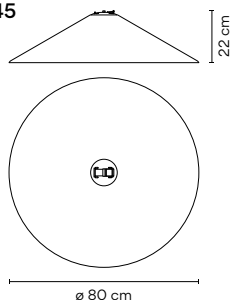

6245

Finishes

- 11 Black (NCS S 8500-N)
- 13 White Grey L1 (NCS S 1000-N)
- 24 Beige M1 (NCS S 2005-Y50R)
- 37 Terra Red (NCS S 4040-Y70R)
- 42 Blue M1 (NCS S 5010-B10G)
- 53 Green M1 (NCS S 6005-G80Y)

Materials

Shade: Aluminum.
Diffuser: Triplex opal glass.

Light Source

/1_ LED 2700 K. CRI >90.
/2_ LED 3000 K. CRI >90.
/3_ LED 3500 K. CRI >90.

1 x LED 16 W 850mA.
1492 lm. 93,25 lm/W.

Packaging

1 Box
0,96 x 0,96 x 0,27 m.
Vol. 0,2488 m³.
Gross weight 7 Kg.
Net weight 3,5 Kg.

Dimming control

6245_/_0 On/ Off
6245_/_F Simultaneous line
DALI, 1-10V, Push, Casambi
6245_/_Z Casambi integrated on each
individual luminaire (P2P)