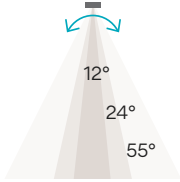

Spotlight

Accent lighting