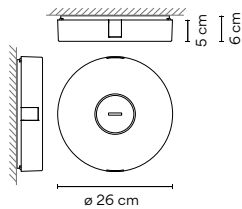

Surface Canopy M
E2 Ø 260 mm.
Wattage options:
>60W.
<240W.

Driver Constant Voltage 42V.
90-305 VAC. 100~240V. 50/60Hz.

Dimming options:
On/ Off.
Simultaneous line DALI / 1-10V / Push / Casambi.
Casambi integrated on each individual luminaire (P2P).

Body: ABS.
Net weight 1,8 Kg.

11 Black
(NCS S 8500-N)