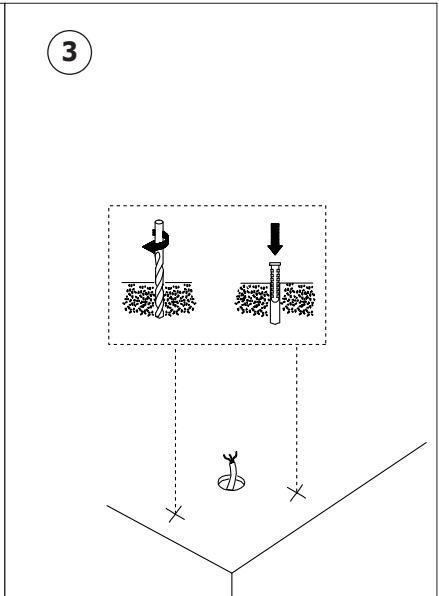

Part List:

○ **71253**

LED SMD 12W 2700K
620lm CRI>80

○ **71254**

LED SMD 18W 2700K
930lm CRI>80

You will need:

1

OFF

2

3

4

5

6

7