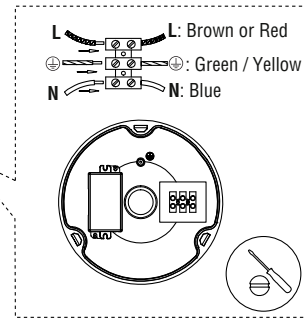

Part List:

○ **71253**

LED SMD 12W 2700K
620lm CRI>80

○ **71254**

LED SMD 18W 2700K
930lm CRI>80

You will need:

1

OFF

2

3

4

5

6

7