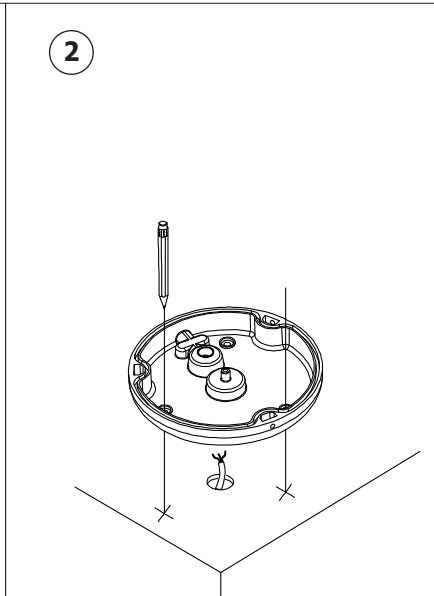

Part List:

○ **71253**

LED SMD 12W 2700K
620lm CRI>80

○ **71254**

LED SMD 18W 2700K
930lm CRI>80

You will need:

1

OFF

2

3

4

5

6

7