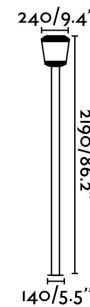

## PLAZA LED Pole lamp

Ref. 75607

PLAZA is a modern pole lamp for terraces and gardens that uses LED technology. The lantern is 220 in high and made from metal with a transparent polycarbonate diffuser.

### Specifications

<b>Bulb:</b>	SMD LED 24W 3000K 1120LM
<b>Bulb included:</b>	Yes
<b>Transformer:</b>	Driver
<b>Transformer included:</b>	Yes
<b>Voltage:</b>	100-240V
<b>IP:</b>	54
<b>Class:</b>	I
<b>Material:</b>	Metal and PC diffuser
<b>Designer:</b>	
<b>Length:</b>	240 mm
<b>Net Width:</b>	240 mm
<b>Height:</b>	240 mm
<b>Net Weight:</b>	2.72 kg
<b>Volume:</b>	0.03005 m3