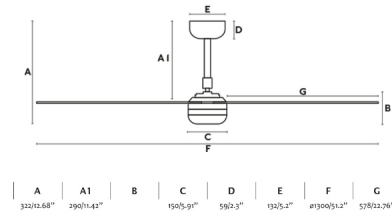

PUNT is a white ceiling fan with light wood blades, ideal for the ventilation of rooms from 17.6m² to 28m². Activated by remote control with programmer (included). This ceiling fan with DC motor has 6 adjustable speeds. PUNT comes with a reverse function summer - winter, so you can also use it in winter, improving the efficiency of your heating system. Suitable for inclining room.