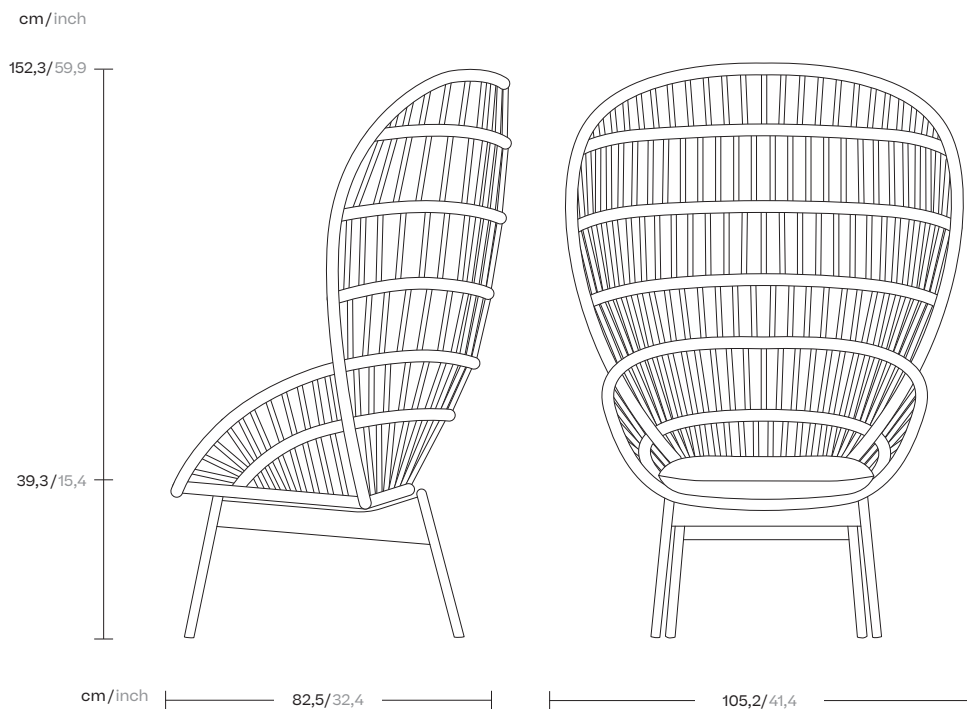

## Teak legs

Designer  
Doshi Levien

Collection  
Cala

Reference  
KS2700600

1/6

This armchair features a unique and eye-catching design that seamlessly blends organic elements with modern aesthetics. One of the defining features of the Cala Dining Armchair is its intricate rope pattern, which envelops the seat and backrest. This pattern resembles a delicate net, reminiscent of traditional craftsmanship and natural motifs. It adds a touch of sophistication and warmth to any dining space, whether indoors or outdoors.