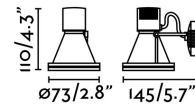

MINIPROJECT Dark grey projector lamp

Ref. 71390

Modern projector for outdoor lighting made from aluminium die casting with a transparent glass diffuser.

Specifications

Bulb:	1 x GU10 MAX 8W LED
Bulb included:	No
Transformer:	
Transformer included:	No
Voltage:	100-240V
IP:	65
Class:	I
Material:	Aluminium die casting and transparent glass diffuser
Designer:	ALEX & MANEL LLUSCÀ
Recommended bulb:	17317
Description of recommended Bulb:	BULB GU10 LED 8W 4000K 38°
Length:	73 mm
Net Width:	145 mm
Height:	110 mm
Diameter:	73 Ø
Net Weight:	0.58 kg
Volume:	0.00143 m ³