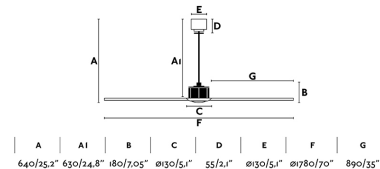

Material: Motor made from metal with blades ABS

Designer:

Length: 1780 mm

Net Width: 1780 mm

Height: 640 mm

Net Weight: 7.26 kg

Volume: 0.05412 m3

8421776186941