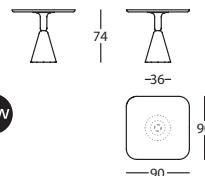

363.74.GH.FR

PION FRESNO MESA D68X74
PION ASH TABLE D68X74
PION FRÈNE TABLE D68X74

0,21 m³ / 2 Pack. / 35,0 kg

new