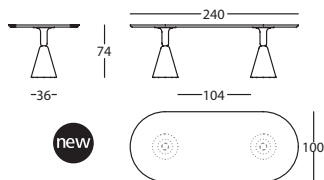

0,25 m³ / 2 Pack. / 40,5 kg

new

363.74.LH.FR

PION FRESNO MESA D100X74
PION ASH TABLE D100X74
PION FRÈNE TABLE D100X74

0,27 m³ / 2 Pack. / 43,5 kg

new

363.74.NH.FR

PION FRESNO MESA D120X74
PION ASH TABLE D120X74
PION FRÈNE TABLE D120X74

0,32 m³ / 2 Pack. / 53,5 kg

new

363.74.RH.FR

PION FRESNO MESA D150X74
PION ASH TABLE D150X74
PION FRÈNE TABLE D150X74

0,40 m³ / 2 Pack. / 67,0 kg

363.74.WLH.FR

PION FRESNO MESA 200X100X74
 PION ASH TABLE 200X100X74
 PION FRÈNE TABLE 200X100X74

0,52 m³ / 3 Pack. / 91,0 kg

363.74.Z1LH.FR

PION FRESNO MESA 240X100X74
 PION ASH TABLE 240X100X74
 PION FRÈNE TABLE 240X100X74

0,55 m³ / 3 Pack. / 99,0 kg

363.74.Z94LH.FR

PION FRESNO MESA CONFERENCIA 364X108X74
 PION ASH CONFERENCE TABLE 364X108X74
 PION FRÈNE TABLE DE CONFÉRENCE 364X108X74