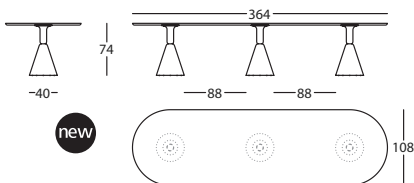

0,25 m³ / 2 Pack. / 40,5 kg

new

363.74.LH.FR

PION FRESNO MESA D100X74
PION ASH TABLE D100X74
PION FRÈNE TABLE D100X74

0,27 m³ / 2 Pack. / 43,5 kg

new

363.74.NH.FR

PION FRESNO MESA D120X74
PION ASH TABLE D120X74
PION FRÈNE TABLE D120X74

0,32 m³ / 2 Pack. / 53,5 kg

new

363.74.RH.FR

PION FRESNO MESA D150X74
PION ASH TABLE D150X74
PION FRÈNE TABLE D150X74

0,40 m³ / 2 Pack. / 67,0 kg

363.74.WLH.FR

PION FRESNO MESA 200X100X74
 PION ASH TABLE 200X100X74
 PION FRÈNE TABLE 200X100X74

0,52 m³ / 3 Pack. / 91,0 kg

363.74.Z1LH.FR

PION FRESNO MESA 240X100X74
 PION ASH TABLE 240X100X74
 PION FRÈNE TABLE 240X100X74

0,55 m³ / 3 Pack. / 99,0 kg

363.74.Z94LH.FR

PION FRESNO MESA CONFERENCIA 364X108X74
 PION ASH CONFERENCE TABLE 364X108X74
 PION FRÈNE TABLE DE CONFÉRENCE 364X108X74