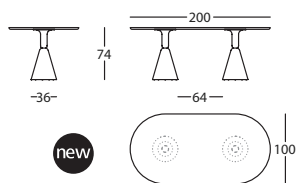

0,25 m³ / 2 Pack. / 40,5 kg

new

363.74.LH.FR

PION FRESNO MESA D100X74
PION ASH TABLE D100X74
PION FRÈNE TABLE D100X74

0,27 m³ / 2 Pack. / 43,5 kg

new

363.74.NH.FR

PION FRESNO MESA D120X74
PION ASH TABLE D120X74
PION FRÈNE TABLE D120X74

0,32 m³ / 2 Pack. / 53,5 kg

new

363.74.RH.FR

PION FRESNO MESA D150X74
PION ASH TABLE D150X74
PION FRÈNE TABLE D150X74

0,40 m³ / 2 Pack. / 67,0 kg

363.74.WLH.FR

PION FRESNO MESA 200X100X74
 PION ASH TABLE 200X100X74
 PION FRÈNE TABLE 200X100X74

0,52 m³ / 3 Pack. / 91,0 kg

363.74.Z1LH.FR

PION FRESNO MESA 240X100X74
 PION ASH TABLE 240X100X74
 PION FRÈNE TABLE 240X100X74

0,55 m³ / 3 Pack. / 99,0 kg

363.74.Z94LH.FR

PION FRESNO MESA CONFERENCIA 364X108X74
 PION ASH CONFERENCE TABLE 364X108X74
 PION FRÈNE TABLE DE CONFÉRENCE 364X108X74