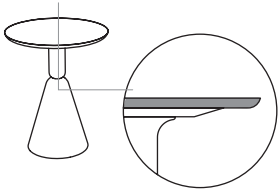

PION PETRA

ACABADOS / FINISHES / FINITIONS

Mármol / Marble / Marbre

Lacado negro / Black lacquer / Laqué noir

BASE

Lacado alto brillo / High gloss lacquers / Laqué haute brillance
Lacado extra mate / Extra matte lacquers / Laqué extra mat

363.71.FE.A6

PION PETRA MESITA D50X40
PION PETRA TABLE D50X40
PION PETRA TABLE D50X40

0,11 m³ / 2 Pack. / 26,0 kg

363.71.FG.A6

PION PETRA MESITA D50X60
PION PETRA TABLE D50X60
PION PETRA TABLE D50X60

0,14 m³ / 2 Pack. / 27,0 kg