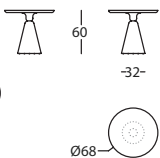

363.71.GG.FR

PION FRESNO MESA D60X60
PION ASH TABLE D60X60
PION FRÈNE TABLE D60X60

0,15 m³ / 2 Pack. / 17,0 kg

new