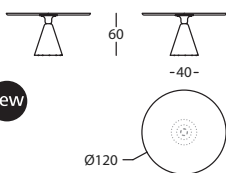

new

363.74.LG.FR

PION FRESNO MESA D100X60
PION ASH TABLE D100X60
PION FRÈNE TABLE D100X60

0,21 m³ / 2 Pack. / 42,0 kg

new

363.74.NG.FR

PION FRESNO MESA D120X60
PION ASH TABLE D120X60
PION FRÈNE TABLE D120X60