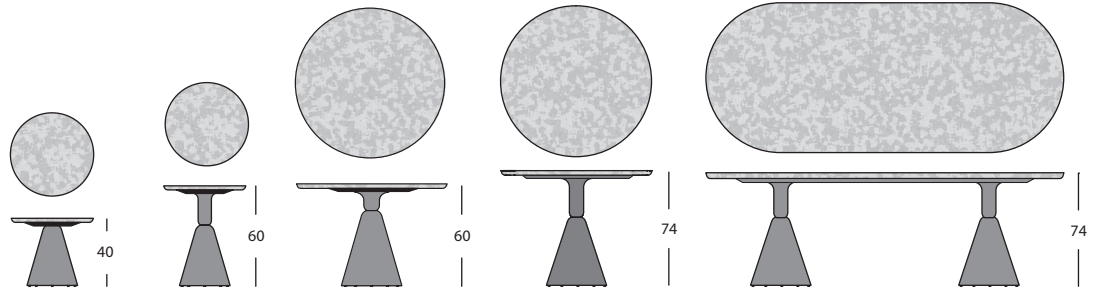

PION PETRA

ACABADOS / FINISHES / FINITIONS

Mármol / Marble / Marbre

Lacado negro / Black lacquer / Laqué noir

BASE

Lacado alto brillo / High gloss lacquers / Laqué haute brillance
Lacado extra mate / Extra matte lacquers / Laqué extra mat

363.71.FE.A6

PION PETRA MESITA D50X40
PION PETRA TABLE D50X40
PION PETRA TABLE D50X40

0,11 m³ / 2 Pack. / 26,0 kg

363.71.FG.A6

PION PETRA MESITA D50X60
PION PETRA TABLE D50X60
PION PETRA TABLE D50X60

0,14 m³ / 2 Pack. / 27,0 kg

363.74.GG.A6

PION PETRA MESA D68X60
PION PETRA TABLE D68X60
PION PETRA TABLE D68X60

0,16 m³ / 2 Pack. / 70,0 kg

363.74.KG.A6

PION PETRA MESA D90X60
PION PETRA TABLE D90X60
PION PETRA TABLE D90X60

0,21 m³ / 2 Pack. / 87,0 kg

363.74.LG.A6

PION PETRA MESA D100X60
PION PETRA TABLE D100X60
PION PETRA TABLE D100X60

0,23 m³ / 2 Pack. / 93,5 kg

363.74.GH.A6

PION PETRA MESA D68X74
PION PETRA TABLE D68X74
PION PETRA TABLE D68X74

0,23 m³ / 2 Pack. / 71,0 kg

363.74.KH.A6

PION PETRA MESA D90X74
PION PETRA TABLE D90X74
PION PETRA TABLE D90X74

0,27 m³ / 2 Pack. / 88,0 kg

363.74.LH.A6

PION PETRA MESA D100X74
PION PETRA TABLE D100X74
PION PETRA TABLE D100X74

0,29 m³ / 2 Pack. / 95,0 kg

363.74.WLH.A6

PION PETRA MESA 200X100X74
PION PETRA TABLE 200X100X74
PION PETRA TABLE 200X100X74

0,58 m³ / 3 Pack. / 187,0 kg