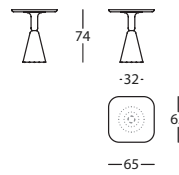

new

363.74.GG.FR

PION FRESNO MESA D68X60
PION ASH TABLE D68X60
PION FRÈNE TABLE D68X60

0,15 m³ / 2 Pack. / 34,0 kg

new

363.74.KG.FR

PION FRESNO MESA D90X60
PION ASH TABLE D90X60
PION FRÈNE TABLE D90X60

0,19 m³ / 2 Pack. / 39,0 kg

new

363.74.LG.FR

PION FRESNO MESA D100X60
PION ASH TABLE D100X60
PION FRÈNE TABLE D100X60

0,21 m³ / 2 Pack. / 42,0 kg

new

363.74.NG.FR

PION FRESNO MESA D120X60
PION ASH TABLE D120X60
PION FRÈNE TABLE D120X60

0,26 m³ / 1 Pack. / 52,0 kg

new

363.74.GGH.FR

PION FRESNO MESA 65X65X74
PION ASH TABLE 65X65X74
PION FRÈNE TABLE 65X65X74

0,21 m³ / 2 Pack. / 39,0 kg

new

363.74.GH.FR

PION FRESNO MESA D68X74
PION ASH TABLE D68X74
PION FRÈNE TABLE D68X74