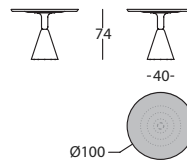

363.74.LH.A6

PION PETRA MESA D100X74
PION PETRA TABLE D100X74
PION PETRA TABLE D100X74

0,29 m³ / 2 Pack. / 95,0 kg