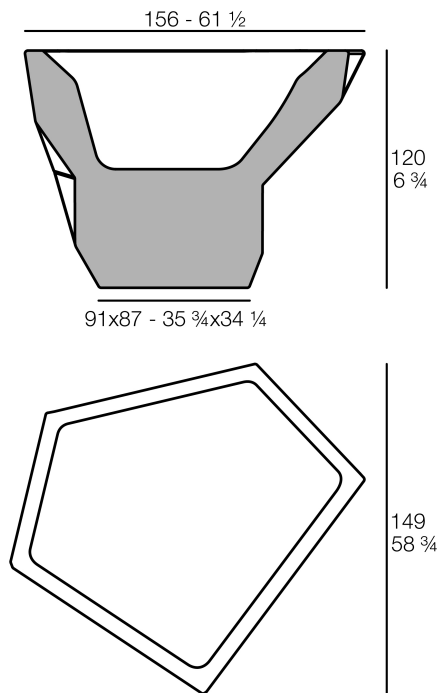

Products / Planters / Faz Pot 160x150x120

Faz pot 160x150x120

by Ramón Esteve

Faz is a modular collection of outdoor furniture and planters designed by Ramón Esteve for Vondom. He is the architect of harmony, serenity, timelessness and universality, and he has created mineral and emphatic shapes that make Faz a design that contextualizes with homes and installations. An ambience, encircling as a result of the blissful combination of the material and lighting, so that the sole sensation would be its fusion.

Info

Description

Weight: 47 Kg

FAZ Jarron Alto C = 400L
FAZ High Planter C = 105 3/4 gal

Finishes

finishes

BASIC

Ref. 54402A