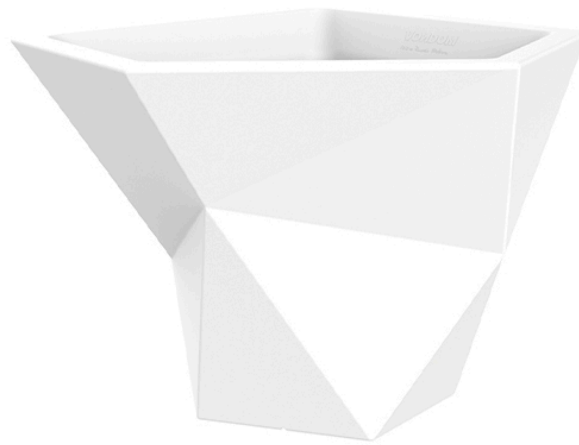

Products / Planters / Faz Pot 160x150x120

Faz pot 160x150x120

by Ramón Esteve

Faz is a modular collection of outdoor furniture and planters designed by Ramón Esteve for Vondom. He is the architect of harmony, serenity, timelessness and universality, and he has created mineral and emphatic shapes that make Faz a design that contextualizes with homes and installations. An ambience, encircling as a result of the blissful combination of the material and lighting, so that the sole sensation would be its fusion.

Info

Description

Weight: 47 Kg

FAZ Jarron Alto C = 400L
FAZ High Planter C = 105 3/4 gal

Finishes

finishes

BASIC

Ref. 54402A