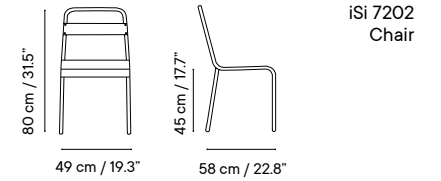

iSi 9087
Brown chocolate RAL 8017

iSi 9071
Natural Honey RAL 1028

iSi 7203
Armchair

iSi 7202
Chair