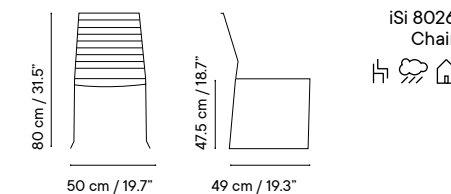

iSi 8027
Armchair

iSi 8026
Chair