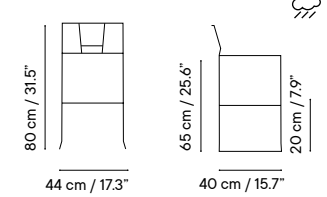

iSi 8011
Pine green RAL 6005