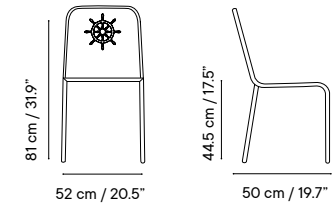

Metal finishes 214
Outdoor fabric 218
Outdoor leather 220
Cushions 221
Porcelain table-top 222
Compact table-top 223

Dimensions in cm and inches
Medidas en cms y pulgadas

NEW iSi 8115
Chair

NEW iSi 8116
Armchair