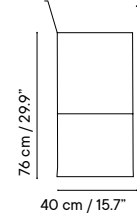

iSi 8003
Stool 76