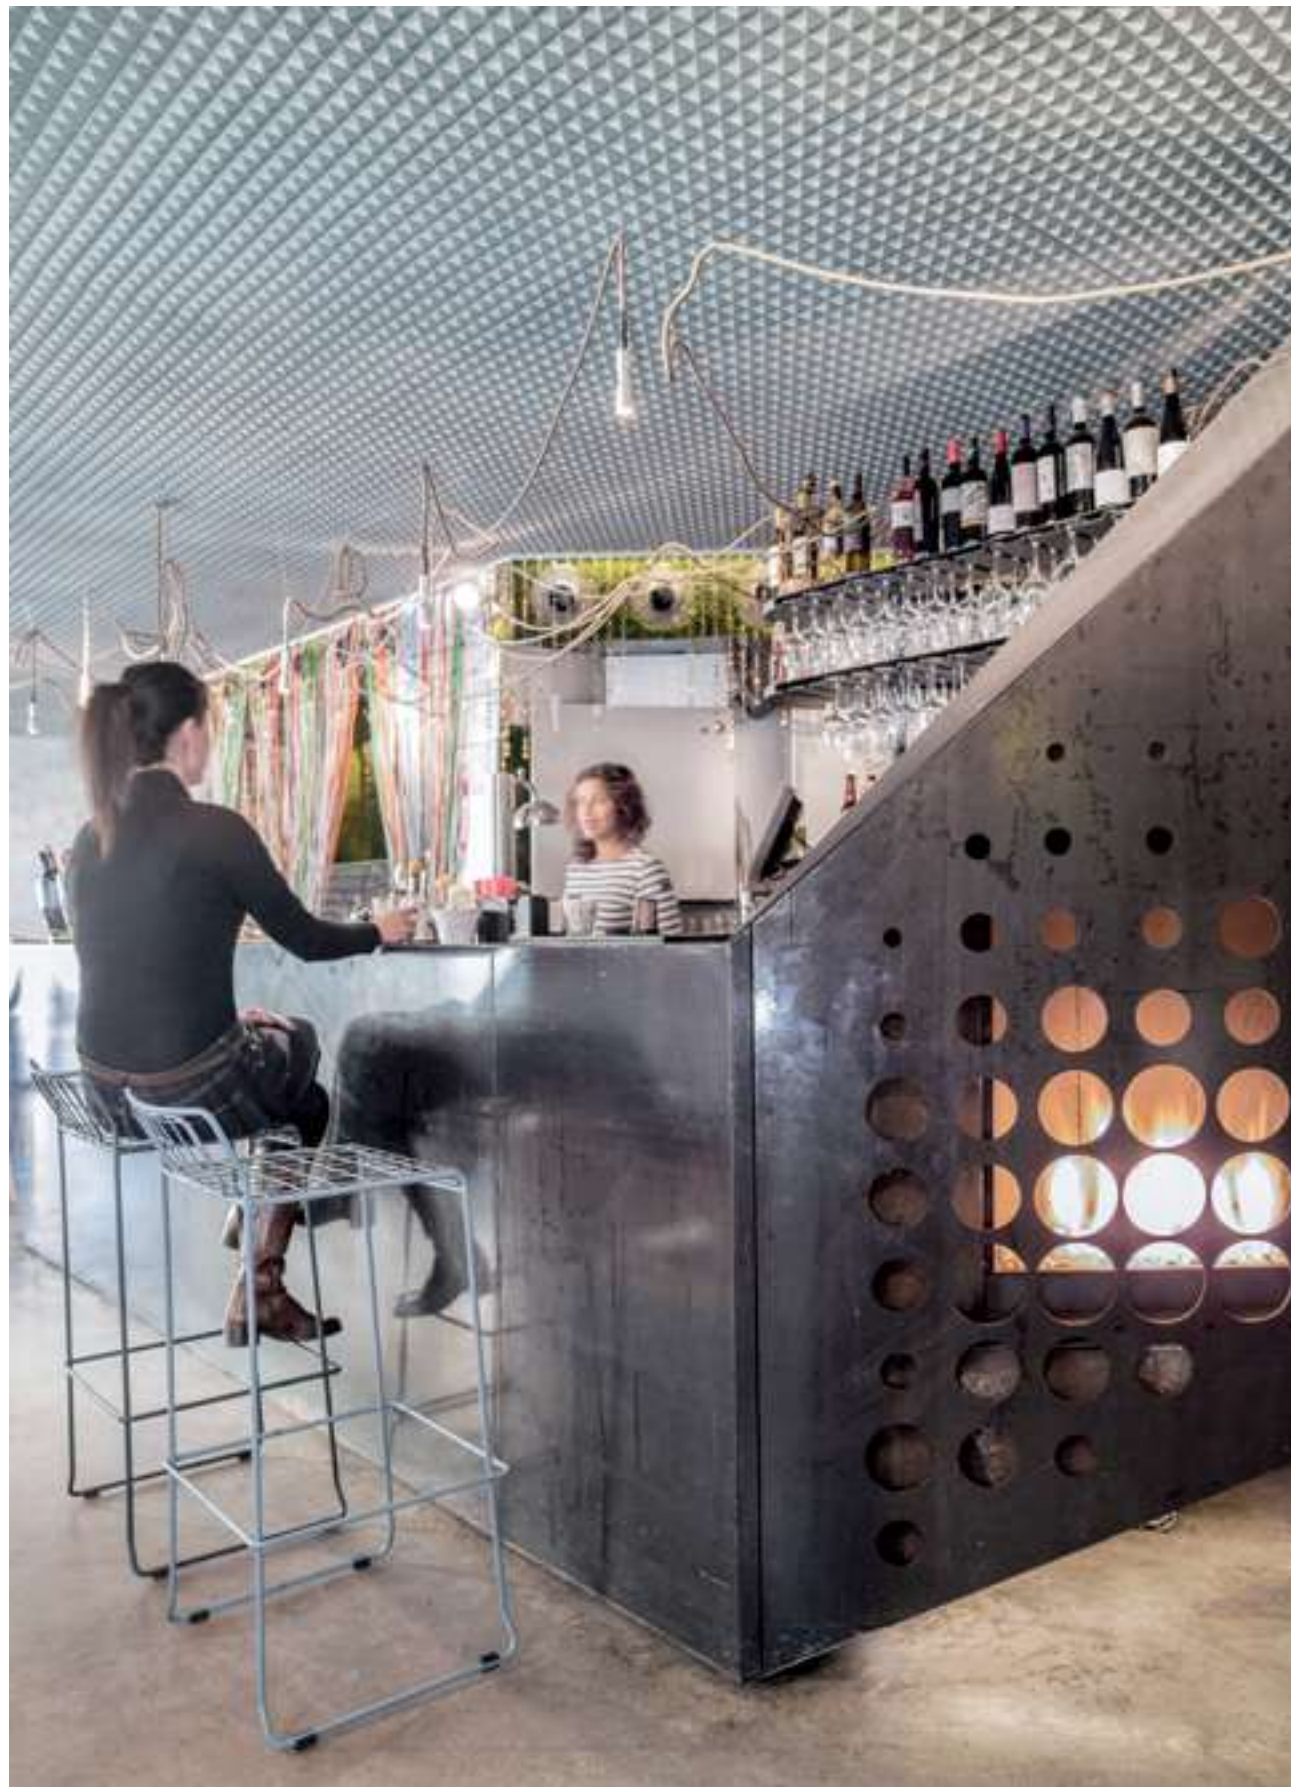

Rotterdam Stools
Stone grey RAL 7046

Rotterdam

Designed by iSiMAR

Collection made of galvanized wire, polyester powder coated. Suitable for outdoor, indoor, and contract use.

Colección faabricada con varilla galvanizado y lacado con polvo de poliéster. Apto para uso exterior, interior y contract.

Metal finishes 214
Outdoor fabric 218
Outdoor leather 220
Cushions 221
Porcelain table-top 222
Compact table-top 223

Dimensions in cm and inches
Medidas en cms y pulgadas