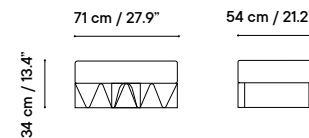

Lagarto

Designed by ILMIODESIGN

Collection made of galvanized wire, polyester powder coated. Suitable for outdoor, indoor, and contract use.

Colección fabricada con varilla galvanizado y lacado con polvo de poliéster. Apto para uso exterior, interior y contract.

Metal finishes 214
Outdoor fabric 218
Outdoor leather 220
Cushions 221
Porcelain table-top 222
Compact table-top 223

Dimensions in cm and inches
Medidas en cms y pulgadas

Dimensions in cm and inches
Medidas en cms y pulgadas

Table Height 74 cm / 29.1"

iSi 9259	ø 60 cm / 23.6"
iSi 9260	ø 70 cm / 27.6"
iSi 9216	ø 80 cm / 31.5"
iSi 9217	ø 90 cm / 35.4"
iSi 9218	ø 110 cm / 43.3"

Table Height 45 cm / 17.7"

iSi 9254	ø 60 cm / 23.6"
iSi 9255	ø 70 cm / 27.6"
iSi 9256	ø 80 cm / 31.5"
iSi 9257	ø 90 cm / 35.4"
iSi 9258	ø 110 cm / 43.3"