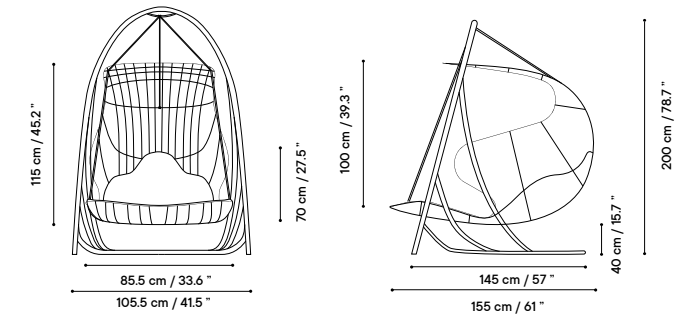

iSi 8146
Swing **NEW**
iSi 8147
Swing with structure **NEW**
☁️ 🏠