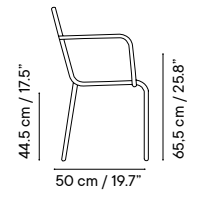

Metal finishes 214
Outdoor fabric 218
Outdoor leather 220
Cushions 221
Porcelain table-top 222
Compact table-top 223

Dimensions in cm and inches
Medidas en cms y pulgadas

NEW iSi 8115
Chair

NEW iSi 8116
Armchair

Metal finishes 214
Outdoor fabric 218
Outdoor leather 220
Cushions 221
Porcelain table-top 222
Compact table-top 223

Dimensions in cm and inches
Medidas en cms y pulgadas

NEW iSi 8119
Chair

NEW iSi 8120
Armchair