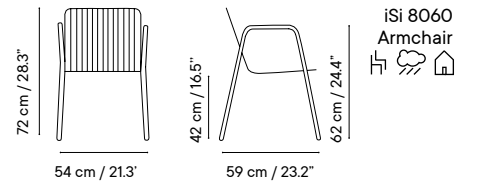

- Metal finishes 214
- Outdoor fabric 218
- Outdoor leather 220
- Cushions 221
- Porcelain table-top 222
- Compact table-top 223

Dimensions in cm and inches
 Medidas en cms y pulgadas

iSi 8060
 Agata blue RAL 5018