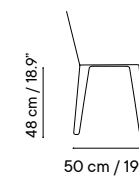

Metal finishes 214
Outdoor fabric 218
Outdoor leather 220
Cushions 221
Porcelain table-top 222
Compact table-top 223

Dimensions in cm and inches
Medidas en cms y pulgadas

43cm / 16.9"

50 cm / 19.7"

53 cm / 20.9"