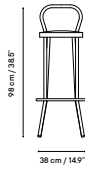

iSi 8134
Upholstered stool with backrest