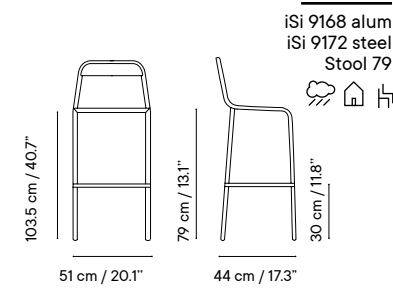

Rimini Stools & Capri Table
Pine Green RAL 6005
Sand Beige RAL 7032
Ibiza White RAL 9016

Rimini

Designed by Matteo Thun

Collection made of galvanized steel or aluminium, polyester powder coated. Suitable for outdoor, indoor, and contract use. Available table-tops: compact.

Colección fabricada con acero o aluminio y lacado con polvo de poliéster. Apto para uso exterior, interior y contract. Disponible en tablero compacto.

- Metal finishes 214
- Outdoor fabric 218
- Outdoor leather 220
- Cushions 221
- Porcelain table-top 222
- Compact table-top 223

Dimensions in cm and inches
Medidas en cms y pulgadas

iSi 9166 alum
iSi 9170 steel
Chair