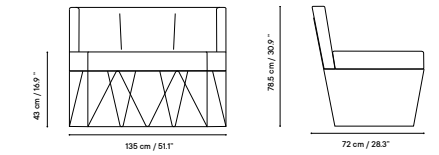

Metal finishes 214
Outdoor fabric 218
Outdoor leather 220
Cushions 221
Porcelain table-top 222
Compact table-top 223

Dimensions in cm and inches
Medidas en cms y pulgadas

iSi 9132
Curved modular sofa

iSi 9158
Straight modular sofa