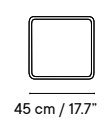

Metal finishes 214
Outdoor fabric 218
Outdoor leather 220
Cushions 221
Porcelain table-top 222
Compact table-top 223

Dimensions in cm and inches
Medidas en cms y pulgadas

iSi 8064
Chair

iSi 9087
Puff

iSi 9088
Bench