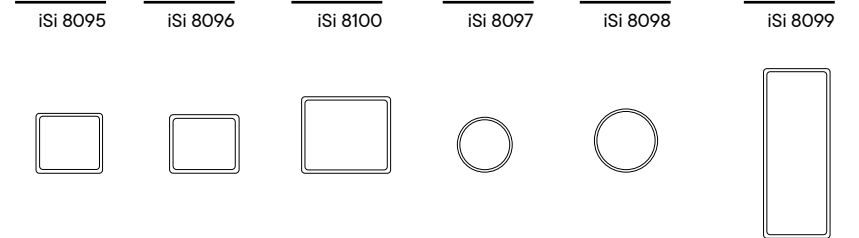

iSi 8094
Panamá Collection