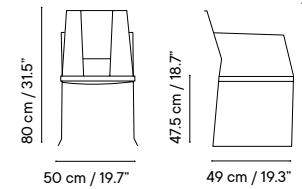

Metal finishes 214
Outdoor fabric 218
Outdoor leather 220
Cushions 221
Porcelain table-top 222
Compact table-top 223

Dimensions in cm and inches
Medidas en cms y pulgadas

iSi 8011
Chair

iSi 8051
Armchair