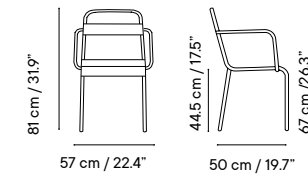

iSi 8058
Bar stool

iSi 8056
Armchair