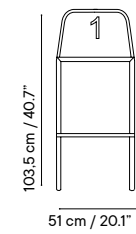

Metal finishes 214
Outdoor fabric 218
Outdoor leather 220
Cushions 221
Porcelain table-top 222
Compact table-top 223

Dimensions in cm and inches
Medidas en cms y pulgadas

NEW iSi 8119
Chair

NEW iSi 8120
Armchair