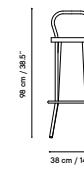

iSi 8134
Upholstered stool with backrest

iSi 8088
Stool with backrest