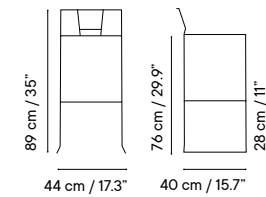

CINE CARTAGO

TERRAZA DE VERAN

Chicago

Designed by iSiMAR

Collection made of galvanized wire, polyester powder coated. Suitable for outdoor, indoor, and contract use.

Colección fabricada con varilla galvanizado y lacado con polvo de poliéster. Apto para uso exterior, interior y contract.

Metal finishes 214
Outdoor fabric 218
Outdoor leather 220
Cushions 221
Porcelain table-top 222
Compact table-top 223

Dimensions in cm and inches
Medidas en cms y pulgadas