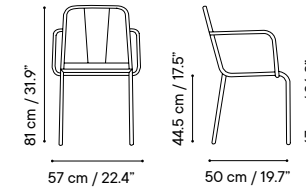

iSi 8043
Armchair
Icons: outdoor, indoor, contract