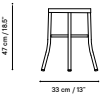

Metal finishes 214
Outdoor fabric 218
Outdoor leather 220
Cushions 221
Porcelain table-top 222
Compact table-top 223

Dimensions in cm and inches
Medidas en cms y pulgadas

iSi 8232
Upholstered stool

iSi 8230
Stool