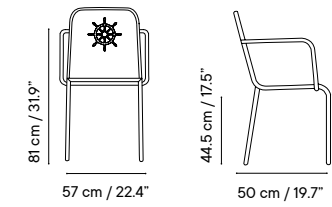

Metal finishes 214
Outdoor fabric 218
Outdoor leather 220
Cushions 221
Porcelain table-top 222
Compact table-top 223

Dimensions in cm and inches
Medidas en cms y pulgadas

NEW iSi 8115
Chair

NEW iSi 8116
Armchair