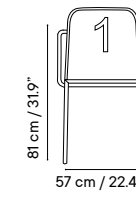

Metal finishes 214
Outdoor fabric 218
Outdoor leather 220
Cushions 221
Porcelain table-top 222
Compact table-top 223

Dimensions in cm and inches
Medidas en cms y pulgadas

NEW iSi 8119
Chair

NEW iSi 8120
Armchair