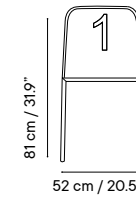

NEW iSi 8119
Chair