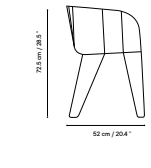

**ACCES
PLAGE**

Olivo

Designed by iSiMAR

Collection made of galvanized wire, polyester powder coated. Suitable for outdoor, indoor, and contract use.

Colección fabricada con varilla galvanizado y lacado con polvo de poliéster. Apto para uso exterior, interior y contract.

Metal finishes 214
Outdoor fabric 218
Outdoor leather 220
Cushions 221
Porcelain table-top 222
Compact table-top 223

Dimensions in cm and inches
Medidas en cms y pulgadas