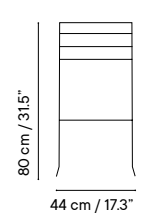

iSi 8004
Table