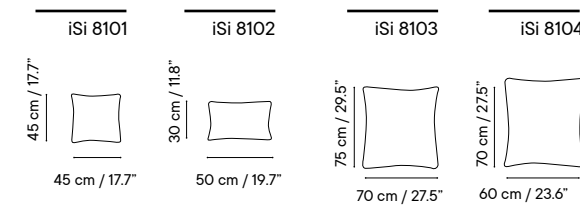

Cushion Decorative

iSi 8101	Cushion 45x45
iSi 8102	Cushion 50x30
iSi 8103	Cushion 75x70
iSi 8104	Cushion 70x60