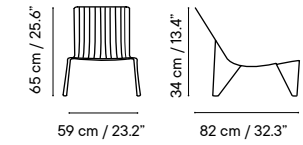

Mónaco

Designed by iSiMAR

Collection made of galvanized steel, polyester powder coated. Suitable for outdoor, indoor, and contract use.

Colección fabricada con acero galvanizado y lacado con polvo de poliéster. Apto para uso exterior, interior y contract.

- Metal finishes 214
- Outdoor fabric 218
- Outdoor leather 220
- Cushions 221
- Porcelain table-top 222
- Compact table-top 223

Dimensions in cm and inches
Medidas en cms y pulgadas

iSi 8022