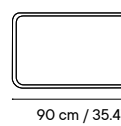

Metal finishes 214
Outdoor fabric 218
Outdoor leather 220
Cushions 221
Porcelain table-top 222
Compact table-top 223

Dimensions in cm and inches
Medidas en cms y pulgadas

iSi 8064
Chair

iSi 9087
Puff

iSi 9088
Bench