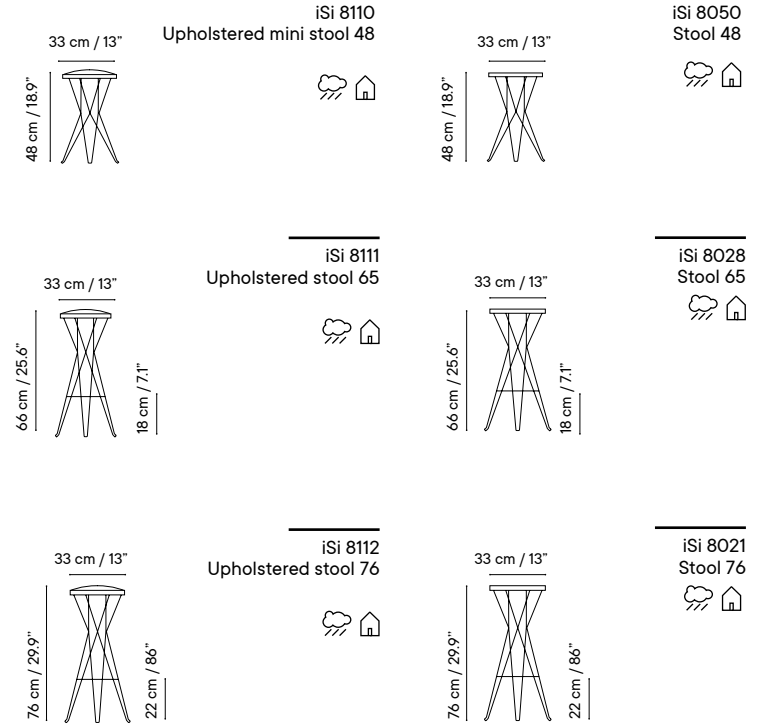

iSi 8050
Night Black RAL 9011

iSi 8110
Pale green RAL 6021
Hill 1022

iSi 8021
Taupe grey RAL 7006

iSi 8112
Emerald green
Hill 1022