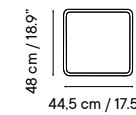

Metal finishes 214
Outdoor fabric 218
Outdoor leather 220
Cushions 221
Porcelain table-top 222
Compact table-top 223

Dimensions in cm and inches
Medidas en cms y pulgadas

iSi 8064
Chair

iSi 9087
Puff

iSi 9088
Bench