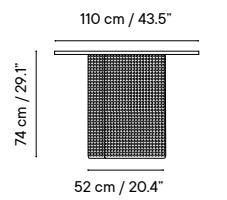

Arena

Designed by iSiMAR

Collection made of galvanized wire, polyester powder coated. Suitable for outdoor, indoor, and contract use.

Colección fabricada con varilla galvanizado y lacado con polvo de poliéster. Apto para uso exterior, interior y contract.

- Metal finishes 214
- Outdoor fabric 218
- Outdoor leather 220
- Cushions 221
- Porcelain table-top 222
- Compact table-top 223

Dimensions in cm and inches
Medidas en cms y pulgadas

iSi 8106
Poltrona

iSi 8143
Armchair
NEW

Metal of HPL table top

ø 60 cm / 23.6"	iSi 9273
ø 70 cm / 27.6"	iSi 9274
ø 80 cm / 31.5"	iSi 9275
ø 90 cm / 35.4"	iSi 9276
ø 100 cm / 39.3"	iSi 9277
ø 110 cm / 43.3"	iSi 9328

Porcelain table top

ø 60 cm / 23.6"	iSi 9280
ø 80 cm / 31.5"	iSi 9281

iSi 9273