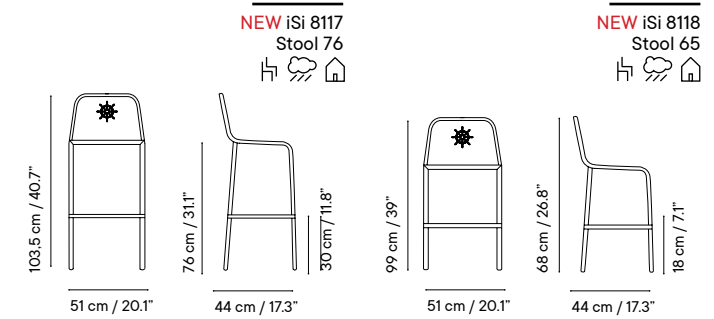

Metal finishes 214
Outdoor fabric 218
Outdoor leather 220
Cushions 221
Porcelain table-top 222
Compact table-top 223

Dimensions in cm and inches
Medidas en cms y pulgadas

NEW iSi 8115
Chair

NEW iSi 8116
Armchair