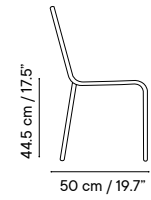

NEW iSi 8119
Chair