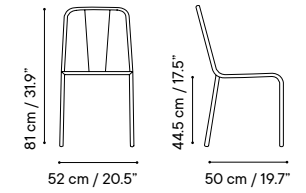

iSi 8042
Chair
Icons: outdoor, indoor, contract