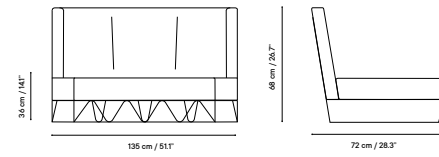

Lagarto

Designed by ILMIODESIGN

Collection made of galvanized wire, polyester powder coated. Suitable for outdoor, indoor, and contract use.

Colección fabricada con varilla galvanizado y lacado con polvo de poliéster. Apto para uso exterior, interior y contract.

Metal finishes 214
Outdoor fabric 218
Outdoor leather 220
Cushions 221
Porcelain table-top 222
Compact table-top 223

Dimensions in cm and inches
Medidas en cms y pulgadas