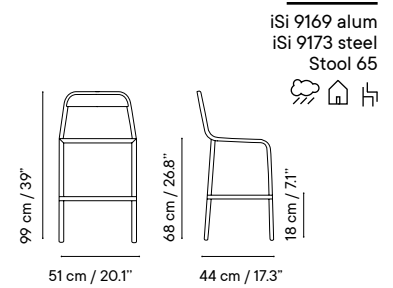

iSi 9169 alum
iSi 9173 steel
Stool 65