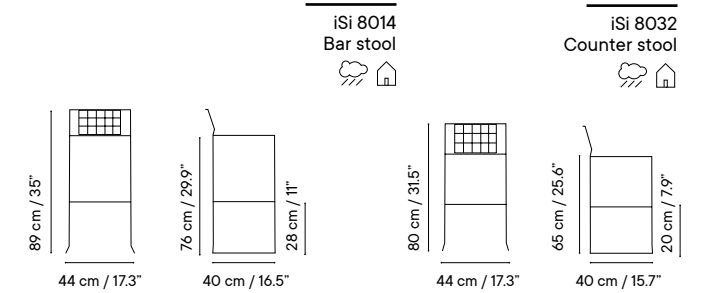

Metal finishes 214
Outdoor fabric 218
Outdoor leather 220
Cushions 221
Porcelain table-top 222
Compact table-top 223

Dimensions in cm and inches
Medidas en cms y pulgadas

iSi 8013
Chair

iSi 8052
Armchair