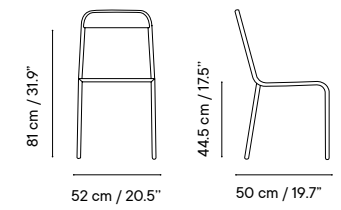

Dimensions in cm and inches
Medidas en cms y pulgadas

iSi 9210
Chair

iSi 9211
Armchair

iSi 9212
Stool 76

iSi 9213
Stool 65

iSi 9210
Geranium Red RAL 3020

iSi 9211
Anthracite grey RAL 7016

iSi 9212
Geranium Red RAL 3020

- Metal finishes 214
- Outdoor fabric 218
- Outdoor leather 220
- Cushions 221
- Porcelain table-top 222
- Compact table-top 223

Dimensions in cm and inches
 Medidas en cms y pulgadas

iSi 9166 alum
 iSi 9170 steel
 Chair