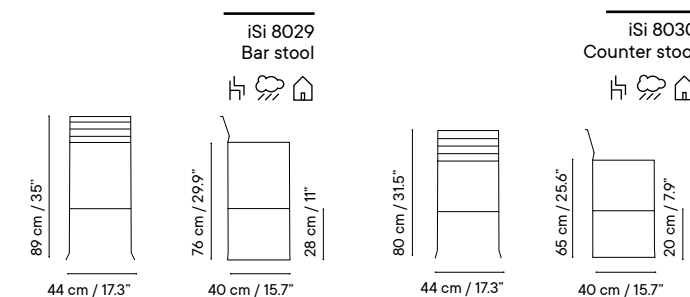

Metal finishes 214
Outdoor fabric 218
Outdoor leather 220
Cushions 221
Porcelain table-top 222
Compact table-top 223

Dimensions in cm and inches
Medidas en cms y pulgadas

iSi 8026
Chair

iSi 8027
Armchair