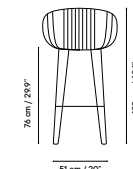

**ACCES
PLAGE**

Olivo

Designed by iSiMAR

Collection made of galvanized wire, polyester powder coated. Suitable for outdoor, indoor, and contract use.

Colección fabricada con varilla galvanizado y lacado con polvo de poliéster. Apto para uso exterior, interior y contract.

Metal finishes 214
Outdoor fabric 218
Outdoor leather 220
Cushions 221
Porcelain table-top 222
Compact table-top 223

Dimensions in cm and inches
Medidas en cms y pulgadas