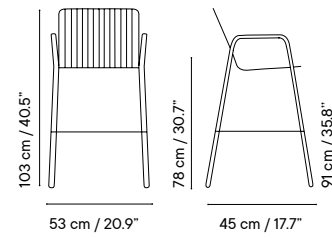

- Metal finishes 214
- Outdoor fabric 218
- Outdoor leather 220
- Cushions 221
- Porcelain table-top 222
- Compact table-top 223

Dimensions in cm and inches
 Medidas en cms y pulgadas

iSi 8060
 Agata blue RAL 5018