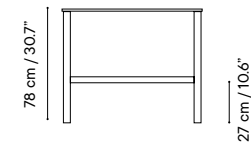

Bench Height 78 cm / 30.7"	
iSi 8019	100 x 40 cm / 39.4 x 15.7"
iSi 8020	150 x 40 cm / 59.1 x 15.7"