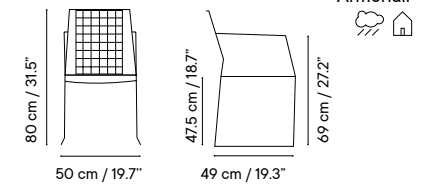

Metal finishes 214
Outdoor fabric 218
Outdoor leather 220
Cushions 221
Porcelain table-top 222
Compact table-top 223

Dimensions in cm and inches
Medidas en cms y pulgadas

iSi 8013
Chair

iSi 8052
Armchair