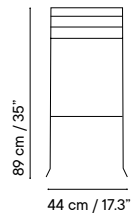

Portofino

Designed by iSiMAR

Collection made of galvanized wire, polyester powder coated. Suitable for outdoor, indoor, and contract use.

Colección fabricada con varilla galvanizado y lacado con polvo de poliéster. Apto para uso exterior, interior y contract.

- Metal finishes 214
- Outdoor fabric 218
- Outdoor leather 220
- Cushions 221
- Porcelain table-top 222
- Compact table-top 223

Dimensions in cm and inches
Medidas en cms y pulgadas

iSi 8003
Stool 76