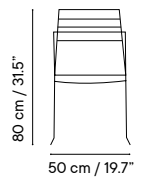

- Metal finishes 214
- Outdoor fabric 218
- Outdoor leather 220
- Cushions 221
- Porcelain table-top 222
- Compact table-top 223

Dimensions in cm and inches
Medidas en cms y pulgadas

iSi 8001
Chair

iSi 8002
Armchair