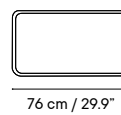

Metal finishes 214
Outdoor fabric 218
Outdoor leather 220
Cushions 221
Porcelain table-top 222
Compact table-top 223

Dimensions in cm and inches
Medidas en cms y pulgadas

iSi 8064
Chair

iSi 9087
Puff

iSi 9088
Bench