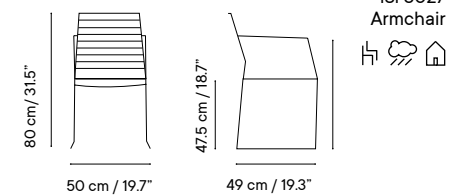

iSi 8029
Bar stool

iSi 8030
Counter stool