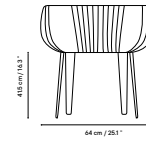

**ACCES
PLAGE**

Olivo

Designed by iSiMAR

Collection made of galvanized wire, polyester powder coated. Suitable for outdoor, indoor, and contract use.

Colección fabricada con varilla galvanizado y lacado con polvo de poliéster. Apto para uso exterior, interior y contract.

Metal finishes 214
Outdoor fabric 218
Outdoor leather 220
Cushions 221
Porcelain table-top 222
Compact table-top 223

Dimensions in cm and inches
Medidas en cms y pulgadas