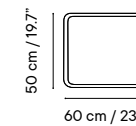

Metal finishes 214
Outdoor fabric 218
Outdoor leather 220
Cushions 221
Porcelain table-top 222
Compact table-top 223

Dimensions in cm and inches
Medidas en cms y pulgadas

iSi 8064
Chair

iSi 9087
Puff

iSi 9088
Bench