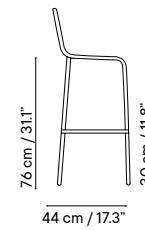

NEW iSi 8121
Stool 76