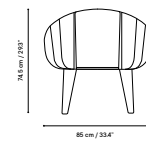

**ACCES
PLAGE**

Olivo

Designed by iSiMAR

Collection made of galvanized wire, polyester powder coated. Suitable for outdoor, indoor, and contract use.

Colección fabricada con varilla galvanizado y lacado con polvo de poliéster. Apto para uso exterior, interior y contract.

Metal finishes 214
Outdoor fabric 218
Outdoor leather 220
Cushions 221
Porcelain table-top 222
Compact table-top 223

Dimensions in cm and inches
Medidas en cms y pulgadas