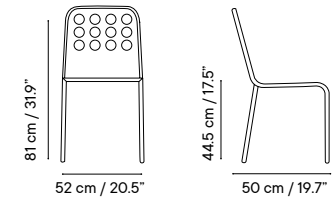

iSi 8119
Pastel pink RAL 3012

iSi 8120
Pastel pink RAL 3012

iSi 9210
Chair