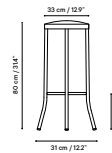

iSi 8133
Upholstered stool