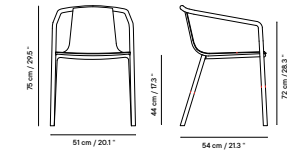

Metal finishes 214
Outdoor fabric 218
Outdoor leather 220
Cushions 221
Porcelain table-top 222
Compact table-top 223

Dimensions in cm and inches
Medidas en cms y pulgadas

iSi 8114
Armchair

iSi 8148
Bar Stool
NEW

Metal finishes 214
Outdoor fabric 218
Outdoor leather 220
Cushions 221
Porcelain table-top 222
Compact table-top 223

Dimensions in cm and inches
Medidas en cms y pulgadas

iSi 7210
Armchair

iSi 8142
Poltrona