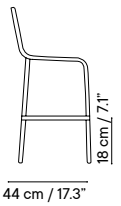

NEW iSi 8122
Stool 65