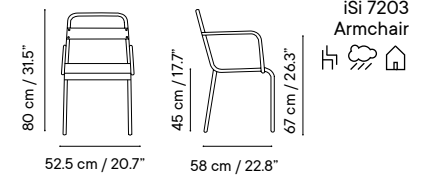

iSi 7204
Bar stool

iSi 9140
Counter stool