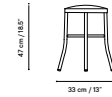

Metal finishes 214
Outdoor fabric 218
Outdoor leather 220
Cushions 221
Porcelain table-top 222
Compact table-top 223

Dimensions in cm and inches
Medidas en cms y pulgadas

iSi 8232
Upholstered stool

iSi 8230
Stool