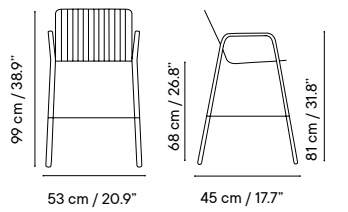

- Metal finishes 214
- Outdoor fabric 218
- Outdoor leather 220
- Cushions 221
- Porcelain table-top 222
- Compact table-top 223

Dimensions in cm and inches
 Medidas en cms y pulgadas

iSi 8060
 Agata blue RAL 5018