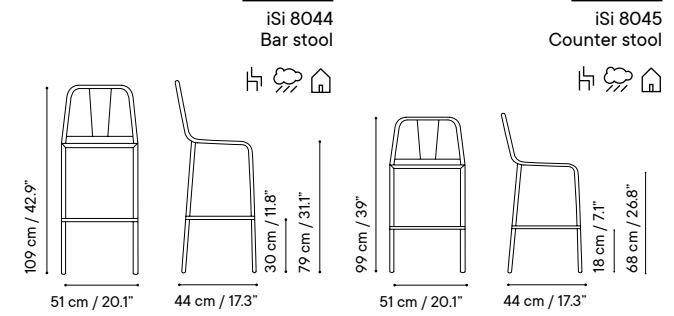

iSi 8045
Counter stool
Icons: outdoor, indoor, contract