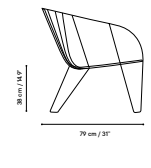

**ACCES
PLAGE**

Olivo

Designed by iSiMAR

Collection made of galvanized wire, polyester powder coated. Suitable for outdoor, indoor, and contract use.

Colección fabricada con varilla galvanizado y lacado con polvo de poliéster. Apto para uso exterior, interior y contract.

Metal finishes 214
Outdoor fabric 218
Outdoor leather 220
Cushions 221
Porcelain table-top 222
Compact table-top 223

Dimensions in cm and inches
Medidas en cms y pulgadas