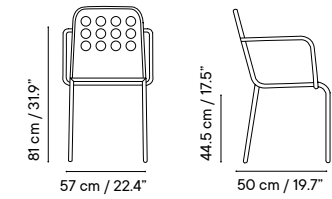

iSi 9212
Stool 76

iSi 9211
Armchair