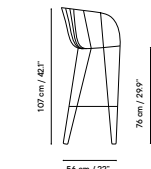

**ACCES
PLAGE**

Olivo

Designed by iSiMAR

Collection made of galvanized wire, polyester powder coated. Suitable for outdoor, indoor, and contract use.

Colección fabricada con varilla galvanizado y lacado con polvo de poliéster. Apto para uso exterior, interior y contract.

Metal finishes 214
Outdoor fabric 218
Outdoor leather 220
Cushions 221
Porcelain table-top 222
Compact table-top 223

Dimensions in cm and inches
Medidas en cms y pulgadas