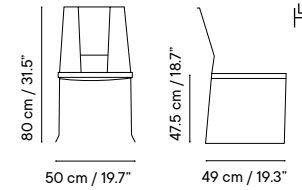

Metal finishes 214
Outdoor fabric 218
Outdoor leather 220
Cushions 221
Porcelain table-top 222
Compact table-top 223

Dimensions in cm and inches
Medidas en cms y pulgadas

iSi 8011
Chair

iSi 8051
Armchair