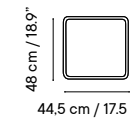

Metal finishes 214
Outdoor fabric 218
Outdoor leather 220
Cushions 221
Porcelain table-top 222
Compact table-top 223

Dimensions in cm and inches
Medidas en cms y pulgadas

iSi 8064
Chair

iSi 9087
Puff

iSi 9088
Bench