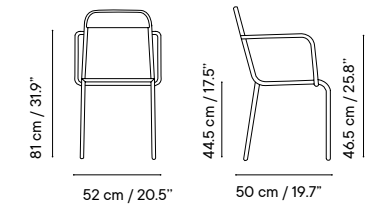

Dimensions in cm and inches
Medidas en cms y pulgadas

iSi 9210
Chair

iSi 9211
Armchair

iSi 9212
Stool 76

iSi 9213
Stool 65

iSi 9210
Geranium Red RAL 3020

iSi 9211
Anthracite grey RAL 7016

iSi 9212
Geranium Red RAL 3020

- Metal finishes 214
- Outdoor fabric 218
- Outdoor leather 220
- Cushions 221
- Porcelain table-top 222
- Compact table-top 223

Dimensions in cm and inches
 Medidas en cms y pulgadas

iSi 9166 alum
 iSi 9170 steel
 Chair