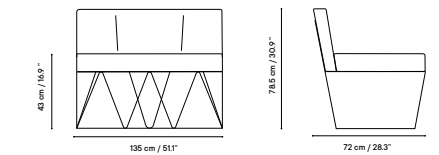

Lagarto

Designed by ILMIODESIGN

Collection made of galvanized wire, polyester powder coated. Suitable for outdoor, indoor, and contract use.

Colección fabricada con varilla galvanizado y lacado con polvo de poliéster. Apto para uso exterior, interior y contract.

Metal finishes 214
Outdoor fabric 218
Outdoor leather 220
Cushions 221
Porcelain table-top 222
Compact table-top 223

Dimensions in cm and inches
Medidas en cms y pulgadas

Dimensions in cm and inches
Medidas en cms y pulgadas

Table Height 74 cm / 29.1"

iSi 9259	ø 60 cm / 23.6"
iSi 9260	ø 70 cm / 27.6"
iSi 9216	ø 80 cm / 31.5"
iSi 9217	ø 90 cm / 35.4"
iSi 9218	ø 110 cm / 43.3"

Table Height 45 cm / 17.7"

iSi 9254	ø 60 cm / 23.6"
iSi 9255	ø 70 cm / 27.6"
iSi 9256	ø 80 cm / 31.5"
iSi 9257	ø 90 cm / 35.4"
iSi 9258	ø 110 cm / 43.3"