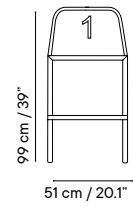

NUMBERS

Numbers

Designed by iSiMAR

Collection made of galvanized steel, polyester powder coated. Suitable for outdoor, indoor and contract use.

Colección fabricada con acero galvanizado y lacado con polvo de poliéster. Apto para uso exterior, interior y Contract.

Metal finishes 214
Outdoor fabric 218
Outdoor leather 220
Cushions 221
Porcelain table-top 222
Compact table-top 223

Dimensions in cm and inches
Medidas en cms y pulgadas

NEW iSi 8119
Chair

NEW iSi 8121
Stool 76