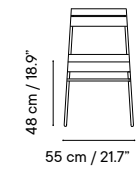

Metal finishes 214
Outdoor fabric 218
Outdoor leather 220
Cushions 221
Porcelain table-top 222
Compact table-top 223

Dimensions in cm and inches
Medidas en cms y pulgadas

iSi 8064
Chair

iSi 9087
Puff

iSi 9088
Bench