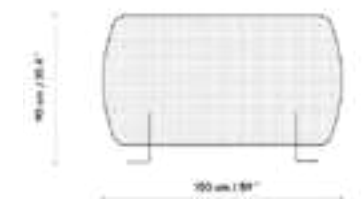

Dimensions in cm and inches
Medidas en cms y pulgadas

iSi 7218
Vertical divider

iSi 7219
Horizontal divider

iSi 7219

iSi 7218

NEW ACCESSORIES

Arena planter

Designed by iSiMAR