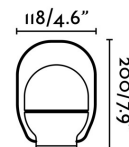

### Specifications

<b>Bulb:</b>	LED 3W 3000K 1W -15H / 2W-10H / 3W 5H RECARGA 3/4 HORAS
<b>Bulb included:</b>	Yes
<b>Transformer:</b>	Driver
<b>Transformer included:</b>	Yes
<b>IP:</b>	20
<b>Class:</b>	III
<b>Material:</b>	Polycarbonate and wood
<b>Designer:</b>	NAHTRANG
<b>Length:</b>	118 mm
<b>Height:</b>	200 mm
<b>Net Weight:</b>	0.32 kg
<b>Volume:</b>	0.00527 m3