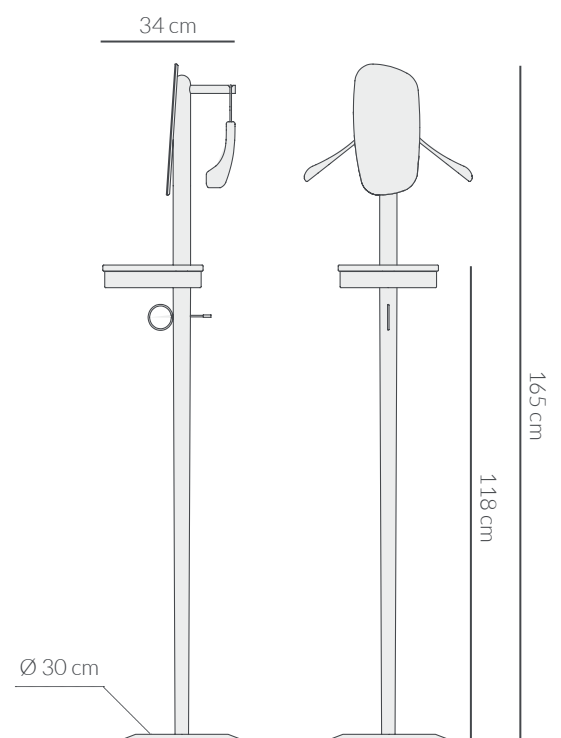

Sahara Noir

Calacatta Colorado

PACKAGING

Peso: 10,0 kg

Dimensions (cm): 48 x 123 x 12

Volumetric weight: 14,1 kg

Weight: 10,0 kg

Dimensions (cm): 48 x 123 x 12

Volumetric weight: 14,1 kg