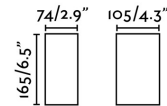

Specifications

Bulb:	COB LED 6W 3000K 2x90Lm
Bulb included:	Yes
Transformer:	Driver
Transformer included:	Yes
Voltage:	100-240V
Operating Frequency:	50/60Hz
IP:	54
Class:	I
Material:	Die cast aluminium and transparent glass
Designer:	
Recommended bulb:	
Length:	74 mm
Net Width:	105 mm
Height:	165 mm
Net Weight:	1.00 kg
Volume:	0.00279 m3