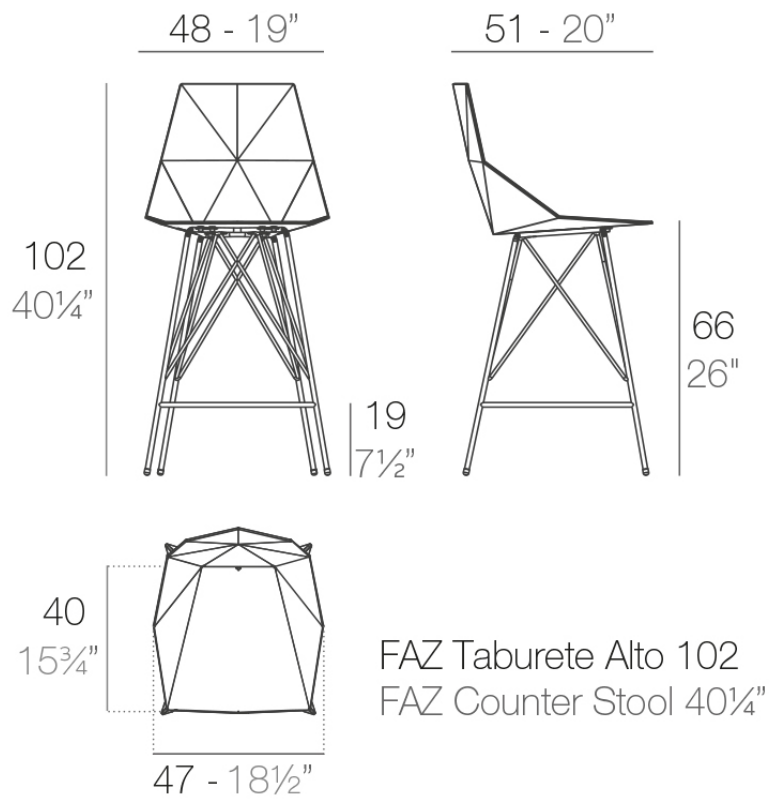

Products / Stools & Ottomans / Faz Bar Stool 50x51x102cm

Faz bar stool 50x51x102cm

by Ramón Esteve

Faz is a modular collection of outdoor furniture and planters designed by Ramón Esteve for Vondom. He is the architect of harmony, serenity, timelessness and universality, and he has created mineral and emphatic shapes that make Faz a design that contextualizes with homes and installations. An ambience, encircling as a result of the blissful combination of the material and lighting, so that the sole sensation would be its fusion.

Info

Description

Weight: 6.82 Kg

Finishes

finishes

BASIC PP
Ref. 54163

white

black