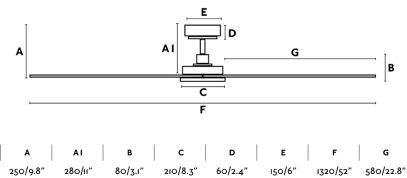

SIROS White ceiling fan with DC motor

Ref. 33804

SIROS is a large ceiling fan for spaces from 28m2. Simple and timeless design, this ceiling fan with DC motor is activated by remote control, included. It is setted up with 3 dimmable speeds 6-12-19-25-38 rpm which correspond to the following consumptions of 85-108-129-150-180W. SIROS has winter/summer function and is suitable for inclining roof.

Material: Metal and blades from ABS

Designer:

Diameter: 1320 Ø

Volume: 0.05641 m3

8421776184800