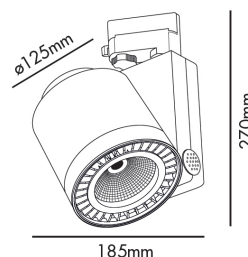

## CYLINDER Black projector LED 24W 4000K 56°

Ref. 010601202

CYLINDER is a track projector with a cylindrical structure and compact design. The projectors distribute light to where it is most needed, since they can be directed to emphasise certain elements or can distribute the light uniformly. With a colour temperature of 4000K, this projector is suitable for lighting work spaces. The 56° version is perfect for lighting in restaurants and hotels, and also in exhibition rooms or museums.

### Specifications

<b>Bulb:</b>	LED 24W 4000K 2985lm 56° CRI85
<b>Bulb included:</b>	Yes
<b>Transformer:</b>	Driver
<b>Transformer included:</b>	Yes
<b>Class:</b>	I
<b>Material:</b>	Die cast aluminium, aluminium reflector and template glass diffuser
<b>Length:</b>	125 mm
<b>Net Width:</b>	185 mm
<b>Height:</b>	270 mm
<b>Diameter:</b>	125 Ø
<b>Net Weight:</b>	1.69 kg
<b>Volume:</b>	0.00763 m <sup>3</sup>