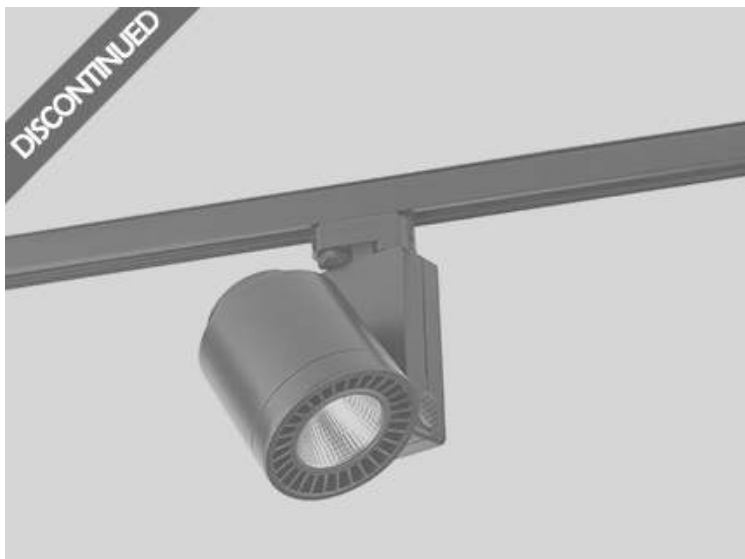

## CYLINDER Black projector LED 24W 4000K 56°

Ref. 010601202

CYLINDER is a track projector with a cylindrical structure and compact design. The projectors distribute light to where it is most needed, since they can be directed to emphasise certain elements or can distribute the light uniformly. With a colour temperature of 4000K, this projector is suitable for lighting work spaces. The 56° version is perfect for lighting in restaurants and hotels, and also in exhibition rooms or museums.

### Specifications

<b>Bulb:</b>	LED 24W 4000K 2985lm 56° CRI85
<b>Bulb included:</b>	Yes
<b>Transformer:</b>	Driver
<b>Transformer included:</b>	Yes
<b>Class:</b>	I
<b>Material:</b>	Die cast aluminium, aluminium reflector and template glass diffuser
<b>Length:</b>	125 mm
<b>Net Width:</b>	185 mm
<b>Height:</b>	270 mm
<b>Diameter:</b>	125 Ø
<b>Net Weight:</b>	1.69 kg
<b>Volume:</b>	0.00763 m <sup>3</sup>