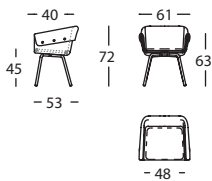

296.42.C

COLLAR BASE SILLA PATA METAL
COLLAR CHAIR BASE METAL LEGS
COLLAR STRUCTURE
CHAISE PIED METAL

0,24 m³ / 1 Pack. / 12,0 kg

296.1B.C

COLLAR ALMOHADA ASIENTO
COLLAR SEAT CUSHION
COLLAR COUSSIN DE ASSISE

- m³ / - Pack. / - kg

PRECIO TOTAL POR SERIE

TOTAL PRICE

PRIX TOTAL PAR SÉRIE