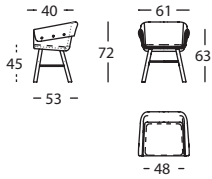

COLLAR by Skrivio, 2014

296.41.C

COLLAR BASE SILLA PATA MADERA
COLLAR CHAIR BASE WOODEN LEGS
COLLAR STRUCTURE CHAISE PIED BOIS

0,26 m³ / 1 Pack. / 12,0 kg

296.1B.C

COLLAR ALMOHADA ASIENTO
COLLAR SEAT CUSHION
COLLAR COUSSIN DE ASSISE

- m³ / - Pack. / - kg

PRECIO TOTAL POR SERIE

TOTAL PRICE

PRIX TOTAL PAR SÉRIE