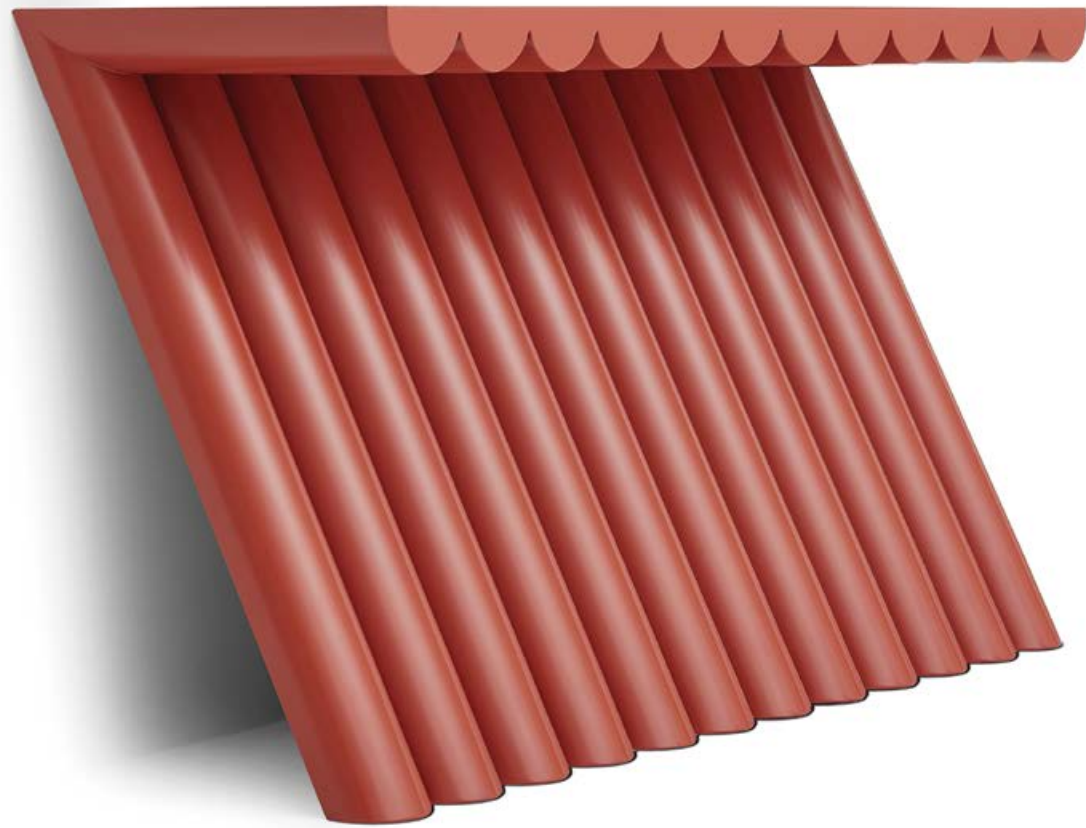

Nature has a way of inspiring creativity.

How far would you go for inspiration?

The Gravity Console stands in a delicate equilibrium between function and sculpture.

Gravity | Marble Console

New Designs

Pulled by the invisible force that connects space and matter, holding the universe together, the Gravity is crafted in marble with a unique ripple effect carved directly in the stone.

Air | Side Tables

New Designs

The Air Side Tables pay tribute to the invisible foundations of life on Earth. Standing on rosebush branches in molded in brass casting, the top seemingly floats, as if suspended in the air. Their weightless feel makes them purposefully atmospheric for living spaces in need of lightness.