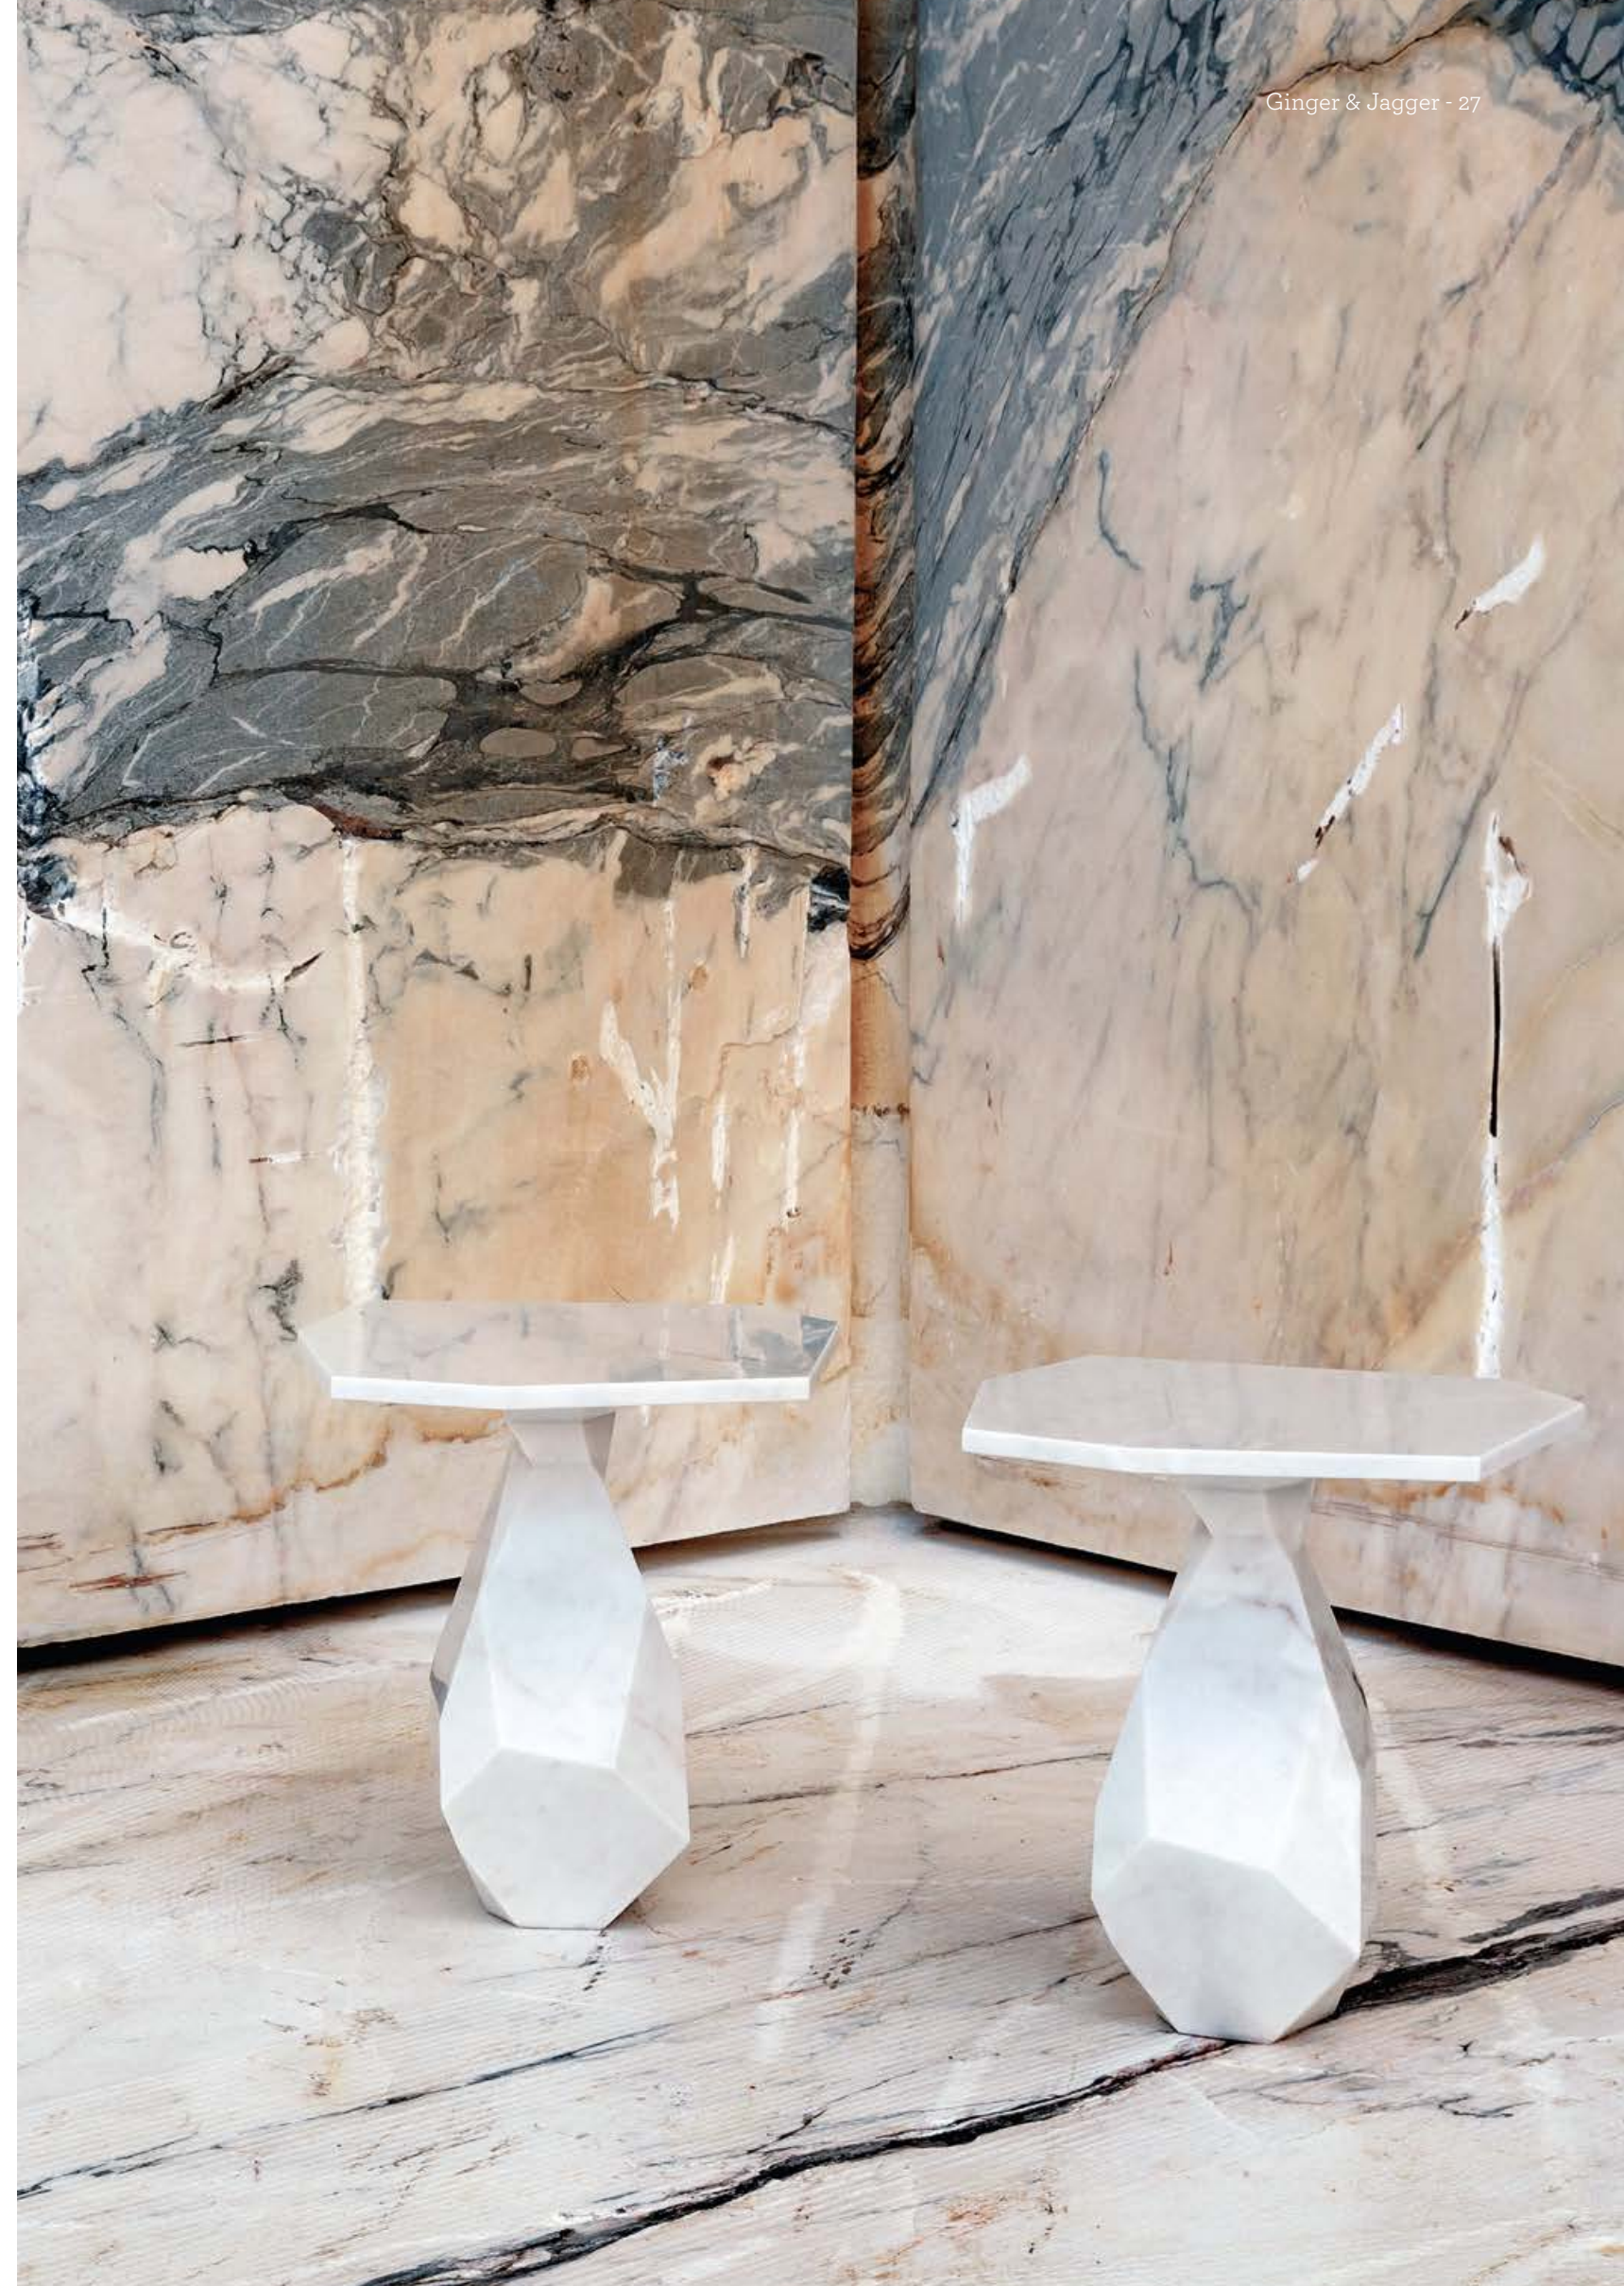

Coffee & Side tables

The commanding presence of Nature is encapsulated and made eternal by the craft, the materials and textures of these designs.