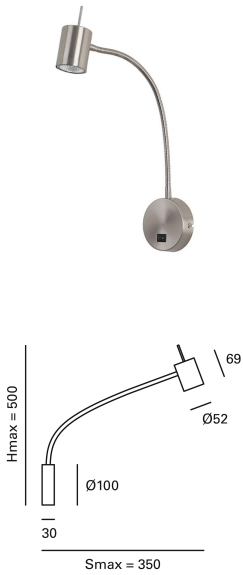

Bas

DE-0442-SAT

Reading lights Bas GU10 7W Satin nickel

TECHNICAL FEATURES

Power (W) : Max. power 7W

Total power consumption of light (W) : 7W

Structure material : Steel

Structure finish : Satin nickel

Max. size of light bulb : 55/50 mm

Recommended light bulb : GU10

Voltage / frequency : 100-240V/50-60Hz

Warranty : 5 Years

Energy efficiency : Light bulb not included

LUMINOTECHNIC FEATURES

Lampholder: 1 x GU10

VENTILATION FEATURES

Power used: 7W

Service value measurement standard: EN 60879:2019

LOGISTICS

Net weight (kg): 0.39

Packaged weight (kg): 0.56

Packaging: 150mm x 105mm x 165mm