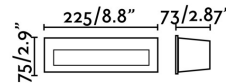

Specifications

Bulb:	SMD LED 8W 3000K 330LM
Bulb included:	Yes
Transformer:	Driver
Transformer included:	Yes
Voltage:	100-240V
Operating Frequency:	50/60Hz
IP:	65
Class:	I
Material:	Die casting aluminium
Length:	225 mm
Net Width:	73 mm
Height:	75 mm
Net Weight:	0.70 kg
Volume:	0.00182 m3