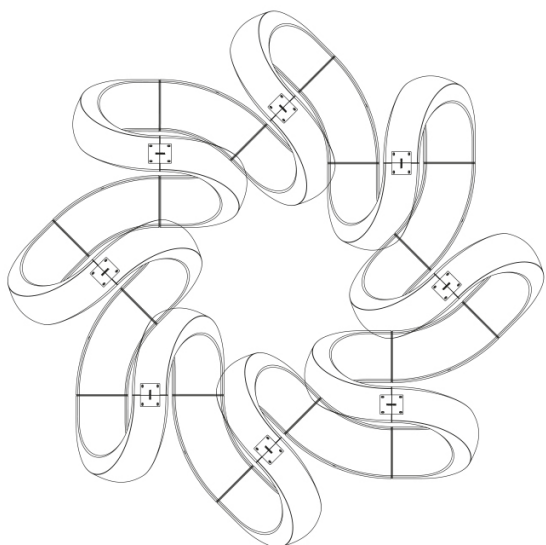

600 - 236"

600
236"

8 x 60007 AND - AND
8 x 60006 AND Banco - AND Bench

500 - 196"