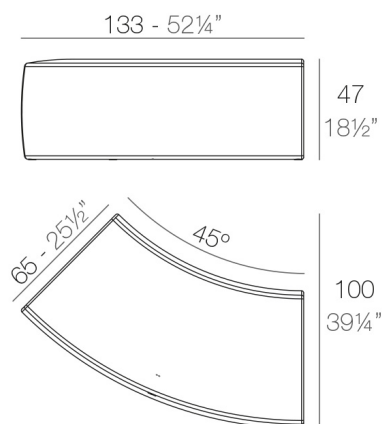

AND BENCH 133x65x47

By Fabio Novembre

AND is a spatial concept, a volume that cuts through the air, creating emotional turbulence for those who get swept up in it. AND is the result of two people looking at each other out of the corner of their eye, a multiplication into the infinite that includes anyone who simply wants to be there. AND is the reflection of the DNA of a generation that has embraced co-existence while denying tyranny. AND: it's time for conjunction.

Weight

25.2 Kg

AND Banco
AND Bench

Combinations

600 - 236"

600
236"

8 x 60007 AND - AND
8 x 60006 AND Banco - AND Bench

500 - 196"

500
196"

4 x 60007 AND - AND
8 x 60006 AND Banco - AND Bench

530 - 208"

210
84"

4 x 60007 AND - AND

500 - 196"

370
145"

2 x 60007 AND - AND
8 x 60006 AND Banco - AND Bench