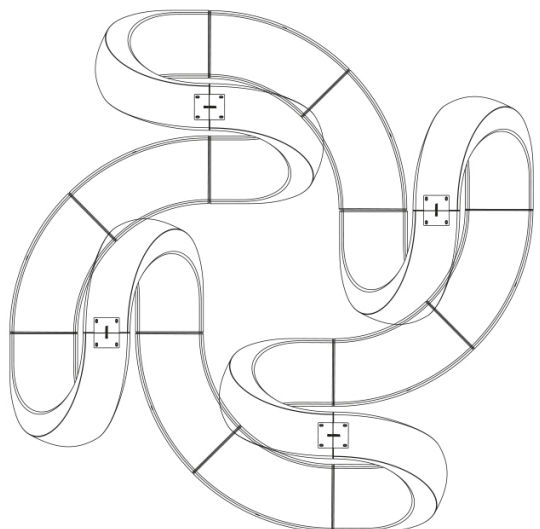

AND BENCH 133x65x47

By Fabio Novembre

AND is a spatial concept, a volume that cuts through the air, creating emotional turbulence for those who get swept up in it. AND is the result of two people looking at each other out of the corner of their eye, a multiplication into the infinite that includes anyone who simply wants to be there. AND is the reflection of the DNA of a generation that has embraced co-existence while denying tyranny. AND: it's time for conjunction.

Weight

25.2 Kg

AND Banco
AND Bench

Combinations

600 - 236"

600
236"

8 x 60007 AND - AND
8 x 60006 AND Banco - AND Bench

500 - 196"