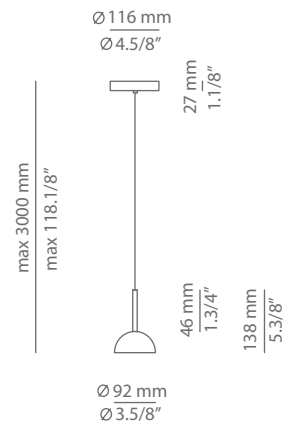

CUPOLINA

T-3934S

surface suspension lamp

Date	Type
Project	
Location	
Model #	Quantity
Specifier	

Description

Suspension lamp with metal body, aluminium dome head, acrylic lens diffuser and integrated LED. Adjustable height and individual canopy. Suitable for creating compositions.

Pictures above might not show the specified dimensions or material. They are for illustration purposes only.

Ordering information

Product Code	Lamp	Finish								
■ T-3934S	LED 6,2W (led included) (2700K / Ang 70° / >90 CRI / 350mA) 100V - 240V / Typ* 725 lumens Non dimmable	<table border="0"> <tr> <td>■ 26 BLK</td> <td>Black</td> </tr> <tr> <td>■ 74 WH</td> <td>White</td> </tr> <tr> <td>■ 59 TC</td> <td>Terracotta</td> </tr> <tr> <td>■ CUSTOM</td> <td></td> </tr> </table>	■ 26 BLK	Black	■ 74 WH	White	■ 59 TC	Terracotta	■ CUSTOM	
■ 26 BLK	Black									
■ 74 WH	White									
■ 59 TC	Terracotta									
■ CUSTOM										

Special instructions

CUPOLINA

T-3934R

recessed suspension lamp

Date	Type
Project	
Location	
Model #	Quantity
Specifier	

Description

Suspension lamp with metal body, aluminium dome head, acrylic lens diffuser and integrated LED.
Adjustable height and individual canopy.
Recessed canopy and remote driver.
False ceiling for recessed canopy is required (Ø 45mm drill).

Pictures above might not show the specified dimensions or material. They are for illustration purposes only.

Ordering information

Product Code	Lamp	Finish								
T-3934R	LED 6,2W (led included) (2700K / Ang 70° / >90 CRI / 350mA) 230V / Typ* 725 lumens Dimmable Triac	<table border="0"> <tr> <td>26 BLK</td> <td>Black</td> </tr> <tr> <td>74 WH</td> <td>White</td> </tr> <tr> <td>59 TC</td> <td>Terracotta</td> </tr> <tr> <td>CUSTOM</td> <td></td> </tr> </table>	26 BLK	Black	74 WH	White	59 TC	Terracotta	CUSTOM	
26 BLK	Black									
74 WH	White									
59 TC	Terracotta									
CUSTOM										