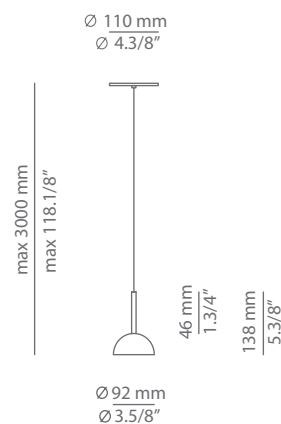

CUPOLINA

T-3934R

recessed suspension lamp

Date	Type
Project	
Location	
Model #	Quantity
Specifier	

Description

Suspension lamp with metal body, aluminium dome head, acrylic lens diffuser and integrated LED.
Adjustable height and individual canopy.
Recessed canopy and remote driver.
False ceiling for recessed canopy is required (Ø 45mm drill).

Pictures above might not show the specified dimensions or material. They are for illustration purposes only.

Ordering information

Product Code	Lamp	Finish
T-3934R	LED 6,2W (led included) (2700K / Ang 70° / >90 CRI / 350mA) 230V / Typ* 725 lumens Dimmable Triac	<table border="0"> <tr> <td>26 BLK</td> <td>Black</td> </tr> <tr> <td>74 WH</td> <td>White</td> </tr> <tr> <td>59 TC</td> <td>Terracotta</td> </tr> <tr> <td>CUSTOM</td> <td></td> </tr> </table>

Product includes

Code	Description
113534XX2	1 recessed canopy for 1 single pendant
T-3934C	1 cupolina pendant
671000061	1 driver / Dimmable Triac

SPECIAL REQUIREMENTS

Custom finishes and versions

We offer custom plated or RAL finishes and shades.
Alternate lamping and sizes available for projects. Consult our offices.

Special instructions