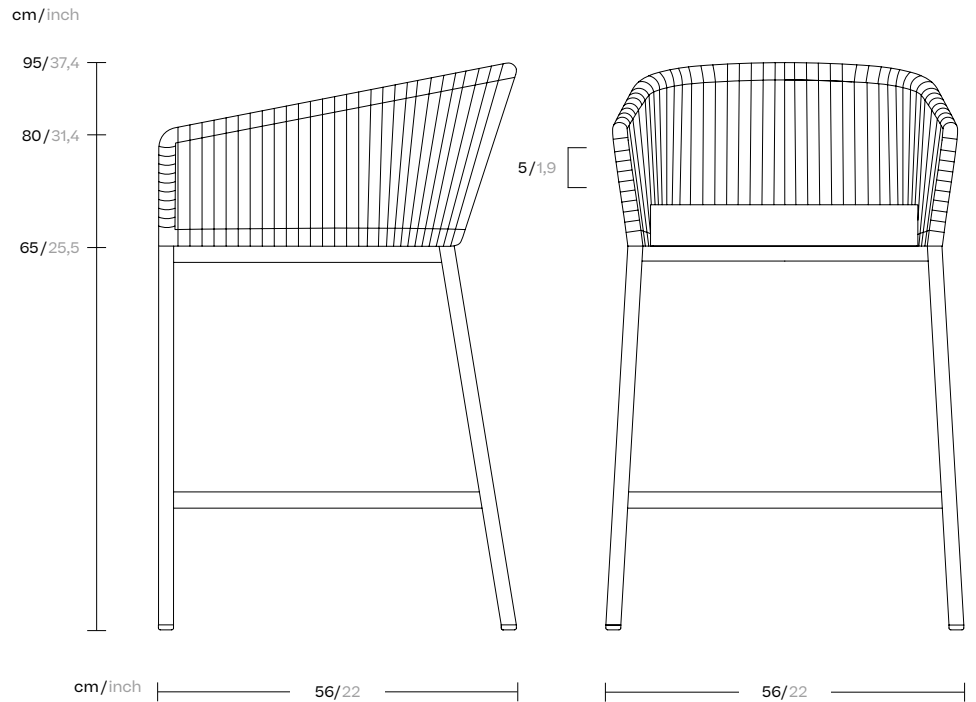

Bitta

Counter height bar stool

Bela rope

by Rodolfo Dordoni

**kettal**

# Counter height bar stool bela rope

Designer  
Rodolfo Dordoni

Collection  
Bitta

Reference  
KS7002800

1/6

Kettal Bitta is characterised by a combination of aluminium frames, seats of braided polyester and comfortable cushions, teak and stone for the table tops. My aim was to create dense braiding that would still let the air through, reminiscent of the braiding of the ropes used to moor boats (hence the name Bitta, which means 'mooring' in Italian), which makes the pieces look lightweight but, at the same time, they look just like cosy nests in natural colours to sit back and relax in.

# Counter height bar stool bela rope

Designer  
Rodolfo Dordoni

Collection  
Bitta

Reference  
KS7002800

2/6