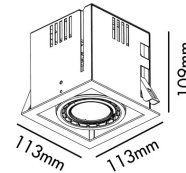

## NANO-COLIN-1 White downlight LED 7/12W 3000K 56° 915/1465 lm

Ref. 035000401

NANO-COLIN-1 is the compact version of the MINI-COLIN-1 downlight. A recessed light that provides subtle but effective lighting, designed for lighting retail and work spaces. With a colour temperature of 3000K, this downlight allows warm, comfortable atmospheres to be created. The 56° version is perfect for lighting in restaurants and hotels, and also in exhibition rooms or museums.

### Specifications

<b>Bulb:</b>	LED 7-12W 915-1465lm 3000K 56° CRI85
<b>Bulb included:</b>	Yes
<b>Transformer:</b>	Driver
<b>Transformer included:</b>	No
<b>Voltage:</b>	220-240V
<b>Operating Frequency:</b>	50/60Hz
<b>IP:</b>	20
<b>Class:</b>	III
<b>Material:</b>	Die cast aluminium and template glass diffuser
<b>Designer:</b>	
<b>Recommended bulb:</b>	
<b>Length:</b>	135 mm
<b>Net Width:</b>	135 mm
<b>Height:</b>	130 mm
<b>Net Weight:</b>	0.71 kg
<b>Volume:</b>	0.00337 m3